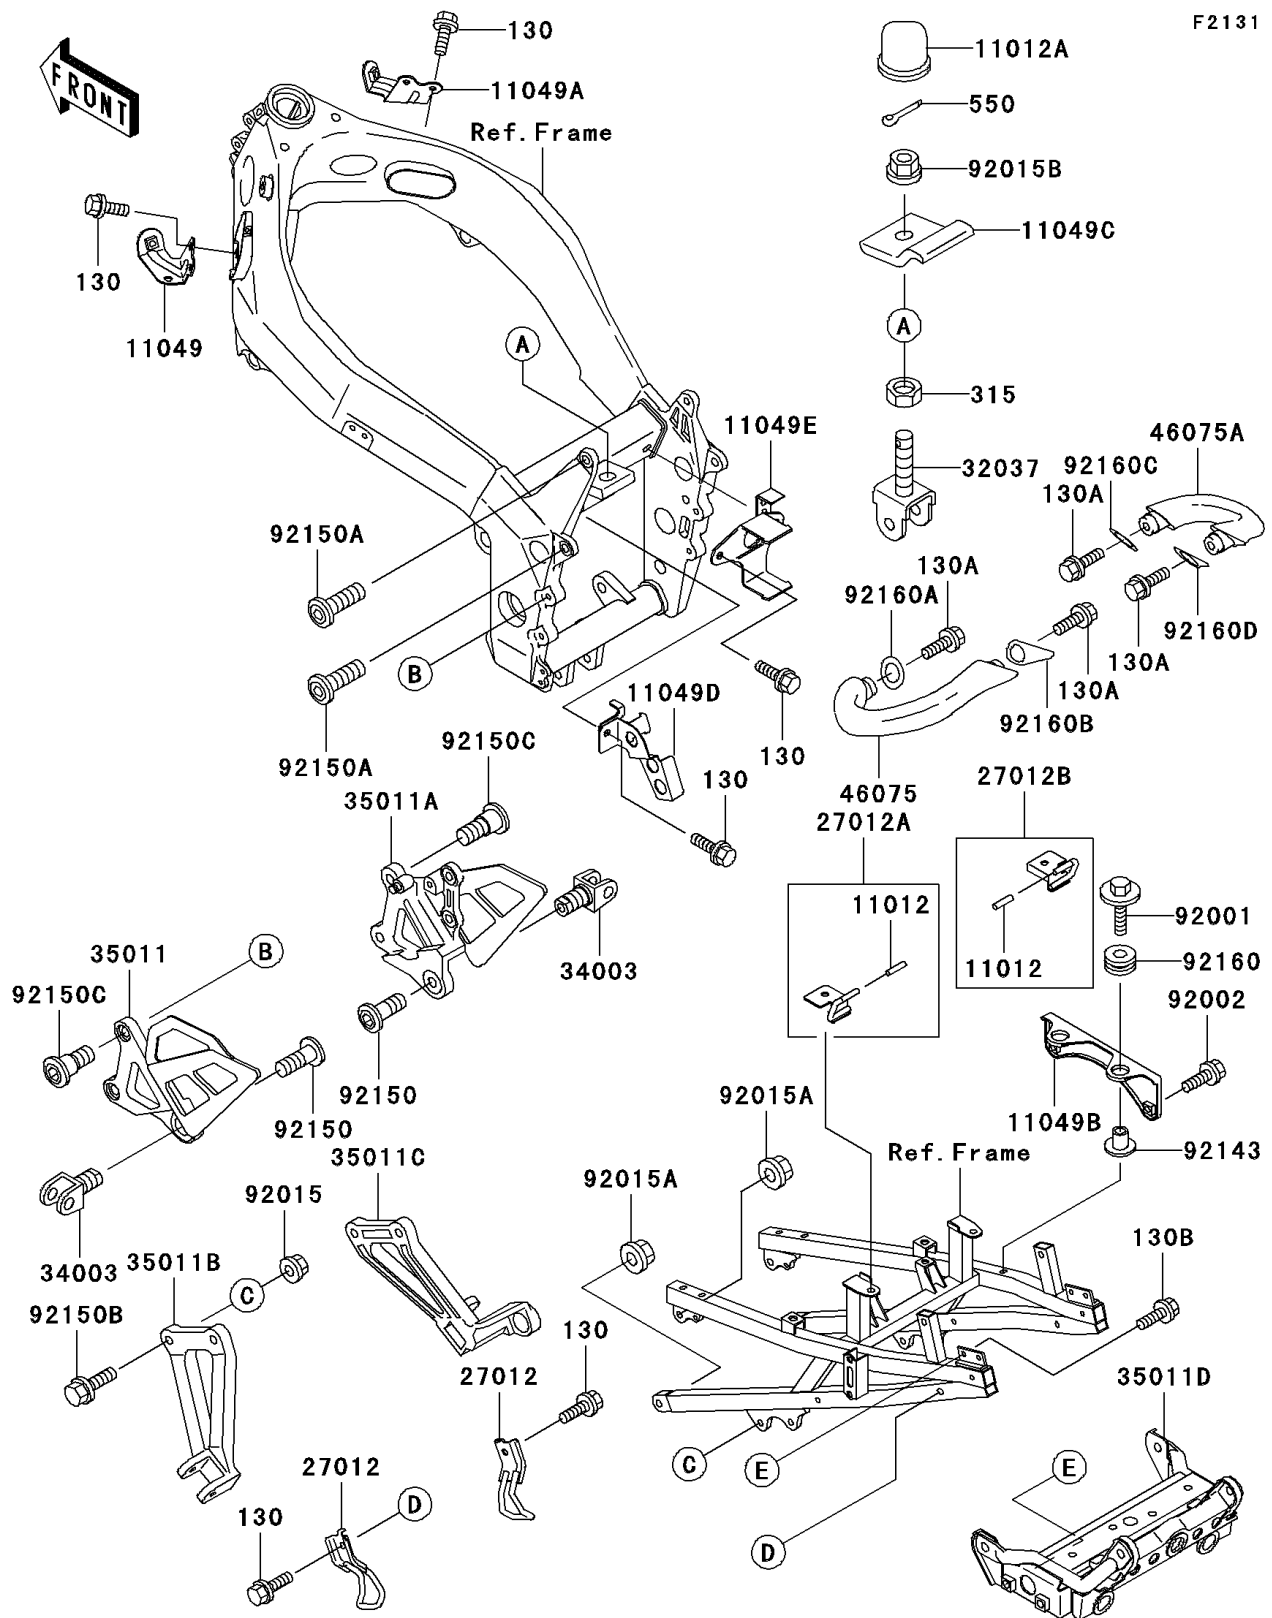

2002 Ninja[®] ZX[™]-7R

PARTS DIAGRAM

Frame Fittings

2002 Ninja[®] ZX[™]-7R

PARTS LIST

Frame Fittings

ITEM NAME

PART NUMBER

QUANTITY
