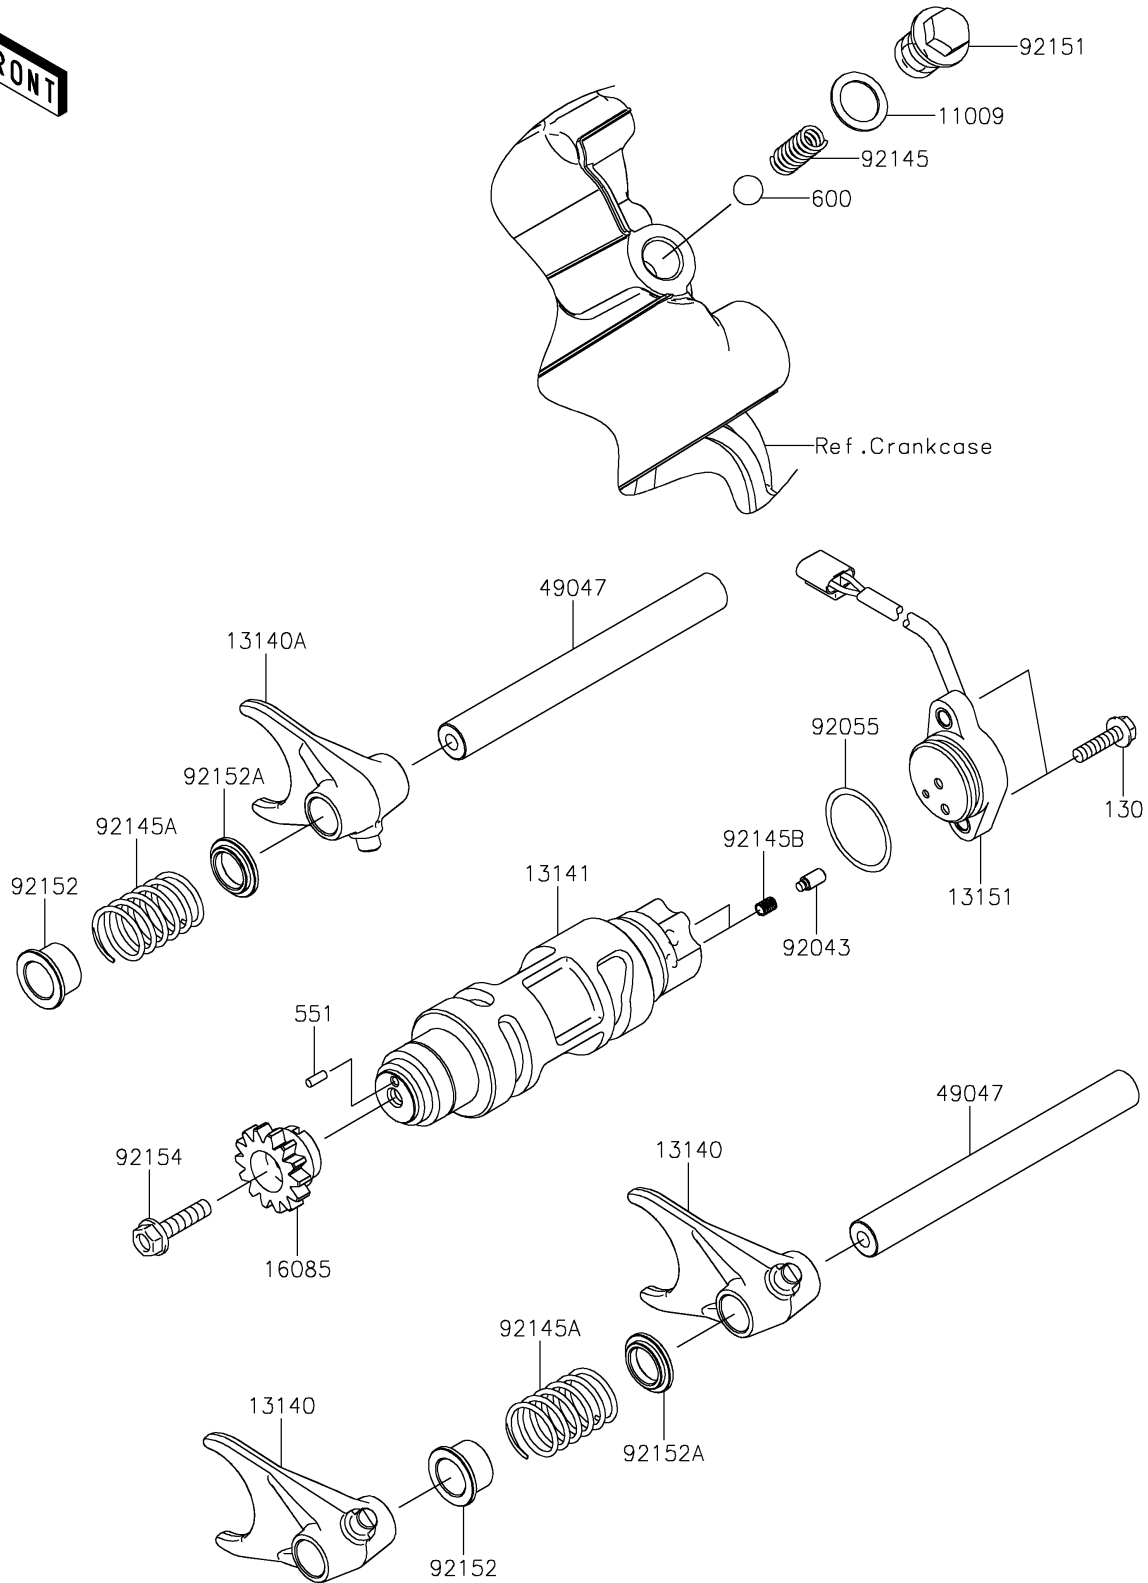

2025 Teryx4

PARTS DIAGRAM

Gear Change Drum/Shift Fork(s)

E1362

2025 Teryx4

PARTS LIST

Gear Change Drum/Shift Fork(s)

ITEM NAME

PART NUMBER

QUANTITY
