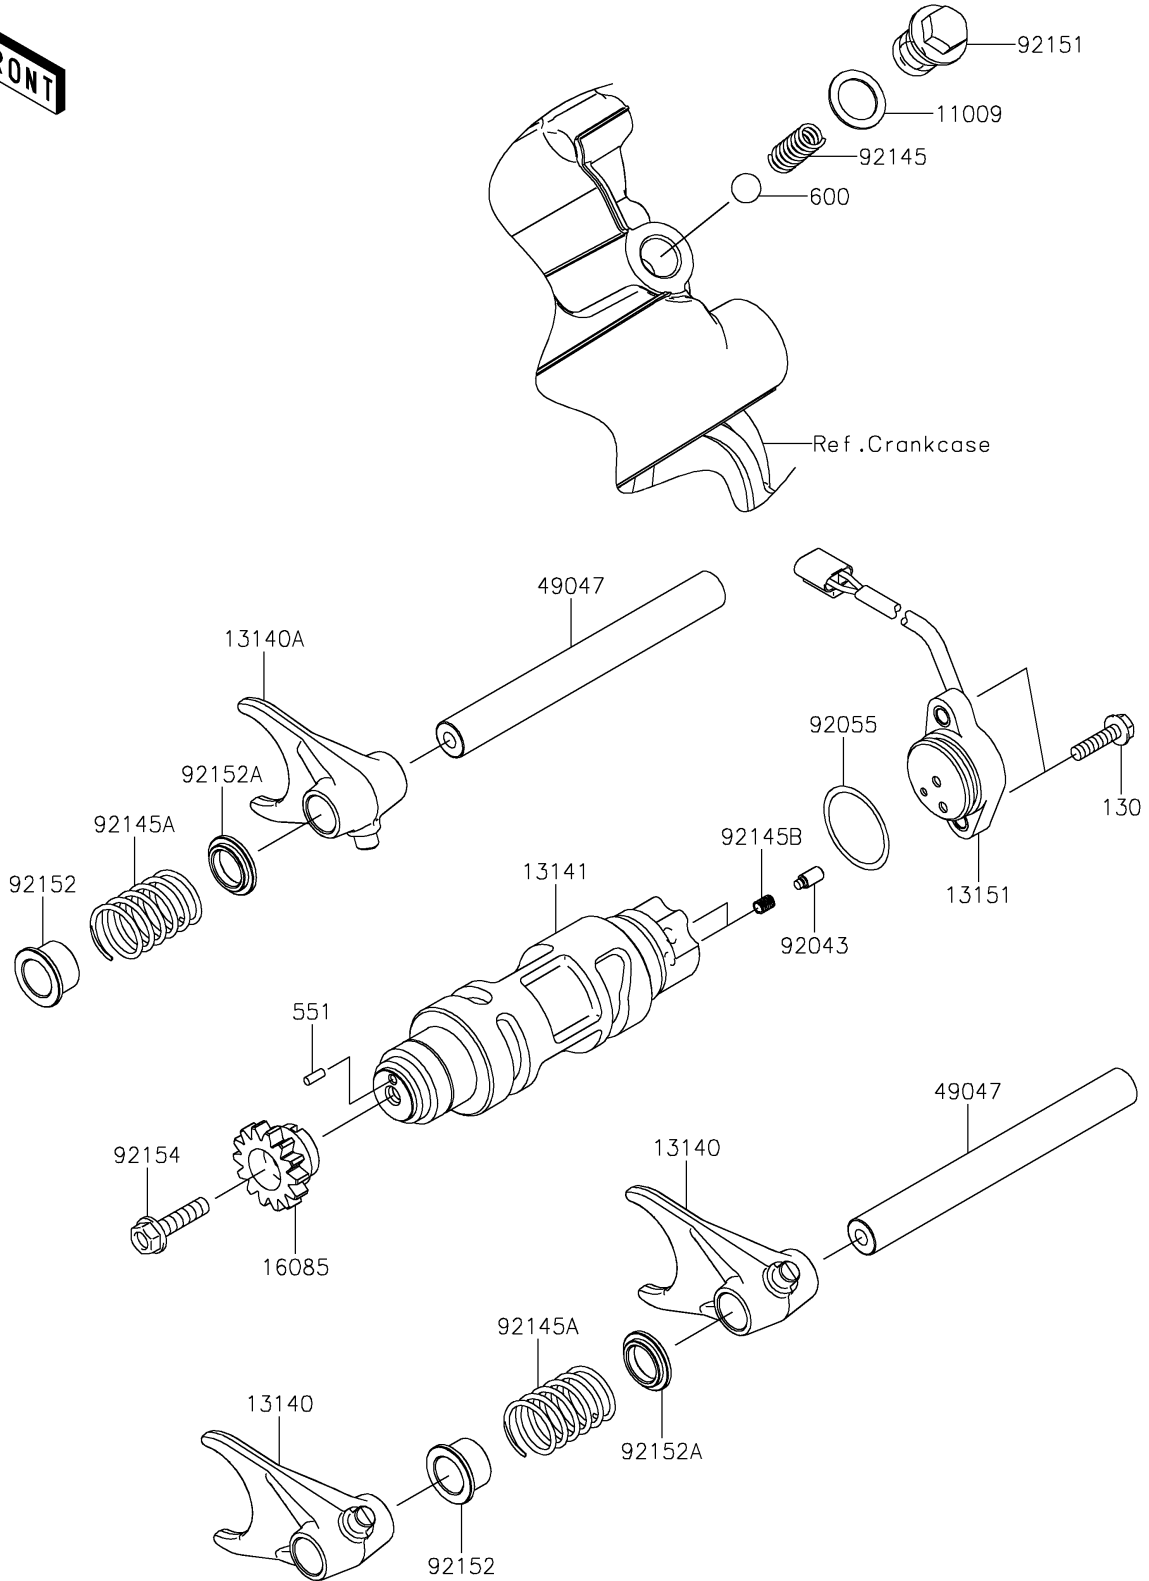

2024 TERYX4™

PARTS DIAGRAM

Gear Change Drum/Shift Fork(s)

E1362

2024 TERYX4™

PARTS LIST

Gear Change Drum/Shift Fork(s)

ITEM NAME

PART NUMBER

QUANTITY
