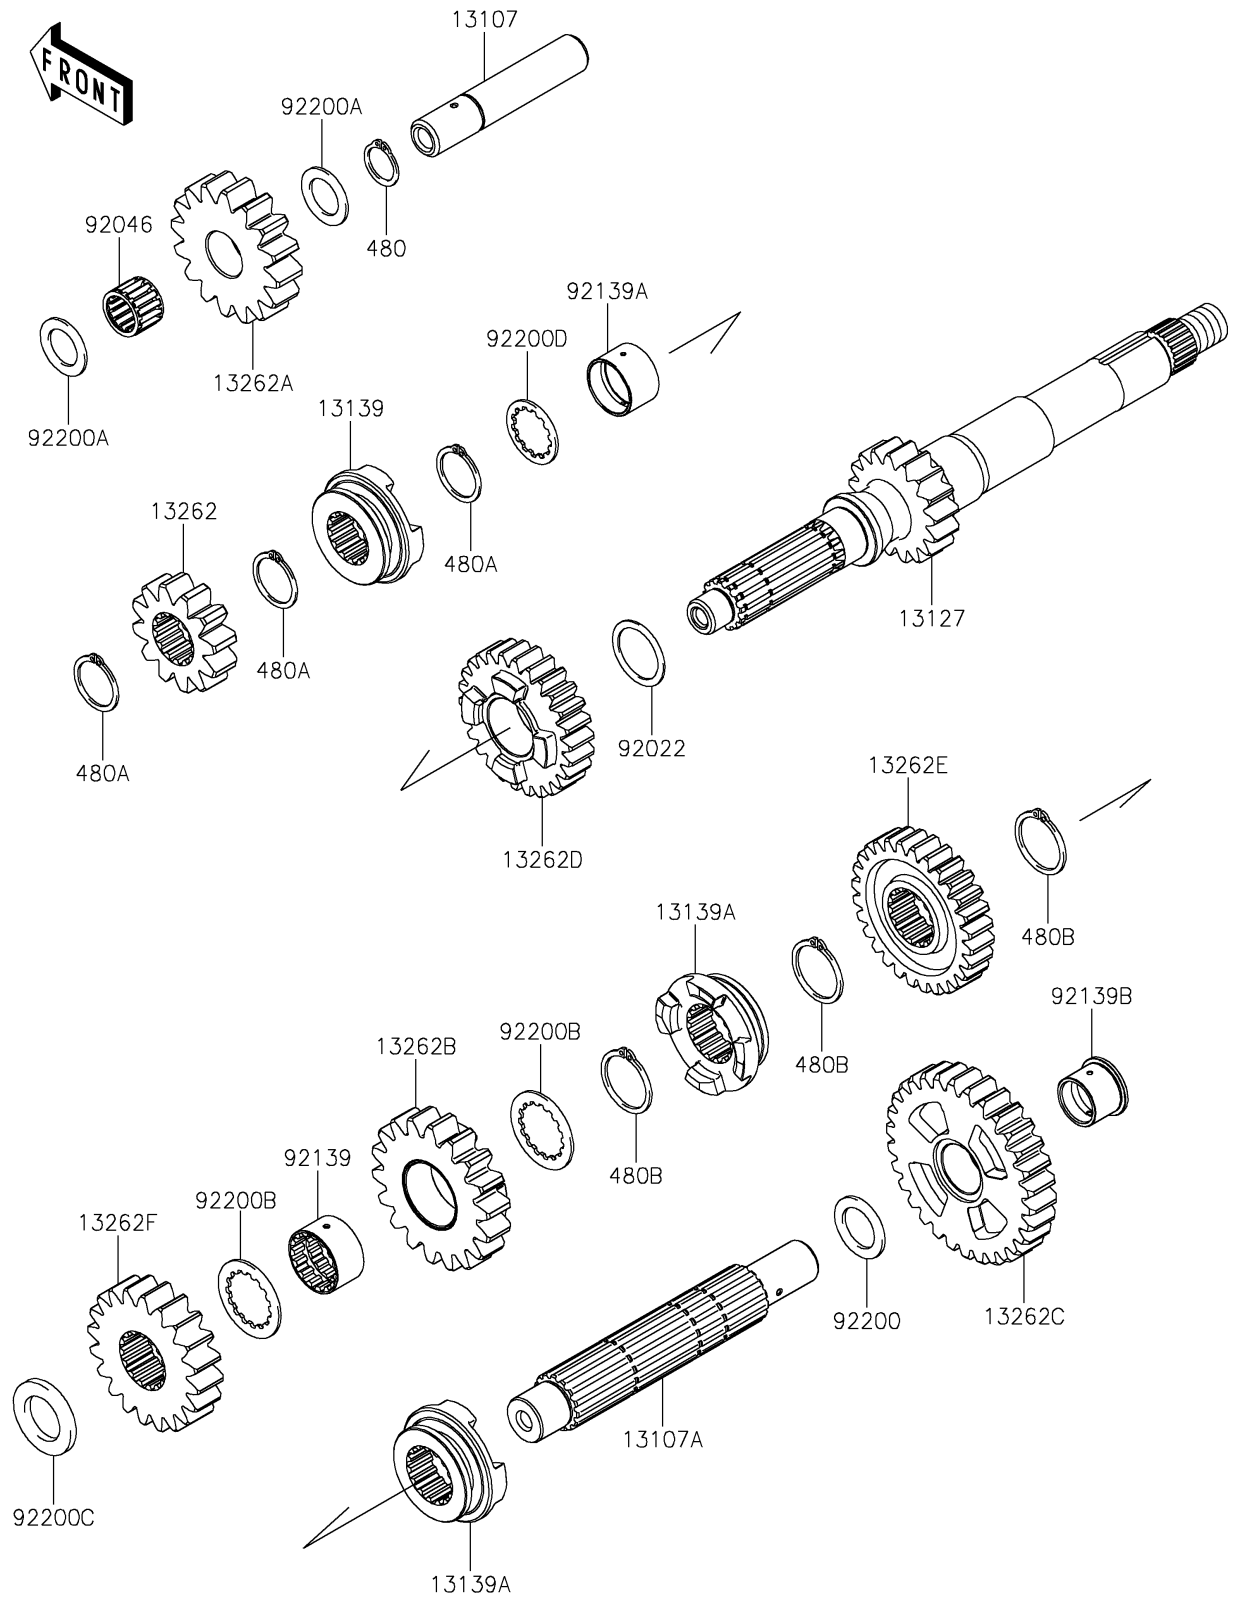

2024 TERYX4™

PARTS DIAGRAM

Transmission

E1361

2024 TERYX4™

PARTS LIST

Transmission

ITEM NAME	PART NUMBER	QUANTITY
SHAFT,REVERSE (Ref # 13107)	13107-0715	1
SHAFT,COUNTER (Ref # 13107A)	13107-0716	1
SHAFT-TRANSMISSION INPUT,17T (Ref # 13127)	13127-0654	1
SHIFTER,INPUT HI (Ref # 13139)	13139-0624	1
SHIFTER,OUTPUT (Ref # 13139A)	13139-0625	2
GEAR,INPUT REVERSE,12T (Ref # 13262)	13262-0861	1
GEAR,REVERSE IDLE,16T (Ref # 13262A)	13262-0862	1
GEAR,OUTPUT REVERSE,18T (Ref # 13262B)	13262-0865	1
GEAR,OUTPUT LOW,31T (Ref # 13262C)	13262-0867	1
GEAR,INPUT HI,26T (Ref # 13262D)	13262-1551	1
GEAR,OUTPUT HI,28T (Ref # 13262E)	13262-1552	1
GEAR,OUTPUT,19T (Ref # 13262F)	13262-1553	1
WASHER,25.3X32X1 (Ref # 92022)	92022-1800	1
BEARING-NEEDLE,182216E03 C3 (Ref # 92046)	92046-0605	1
BUSHING,25X28.3X16.7 (Ref # 92139)	92139-0107	1
BUSHING,25X28X17.8 (Ref # 92139A)	92139-0280	1
BUSHING,20X24X18.7 (Ref # 92139B)	92139-0707	1
WASHER,20.2X30X1.8 (Ref # 92200)	92200-0221	1
WASHER,18.2X28X1.5 (Ref # 92200A)	92200-0716	2
WASHER,28.5X38X1.5 (Ref # 92200B)	92200-0717	2
WASHER,22.2X36X3.6 (Ref # 92200C)	92200-0718	1
WASHER,25.2X31.0X1.5 (Ref # 92200D)	92200-1239	1
CIRCLIP-TYPE-C,18MM (Ref # 480)	480J1800	1
CIRCLIP-TYPE-C,24MM (Ref # 480A)	480J2400	3
CIRCLIP-TYPE-C,28MM (Ref # 480B)	480J2800	3