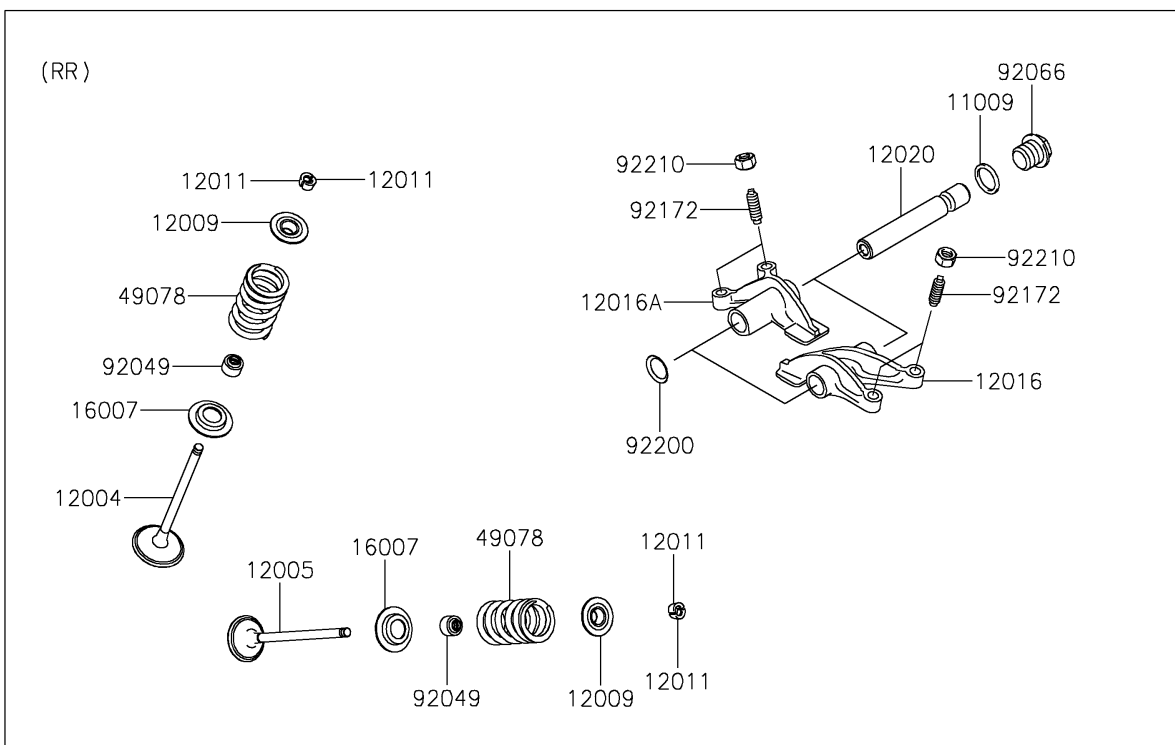

2025 Teryx4

PARTS DIAGRAM

Valve(s)

E1210

2025 Teryx4

PARTS LIST

Valve(s)

ITEM NAME

PART NUMBER

QUANTITY
