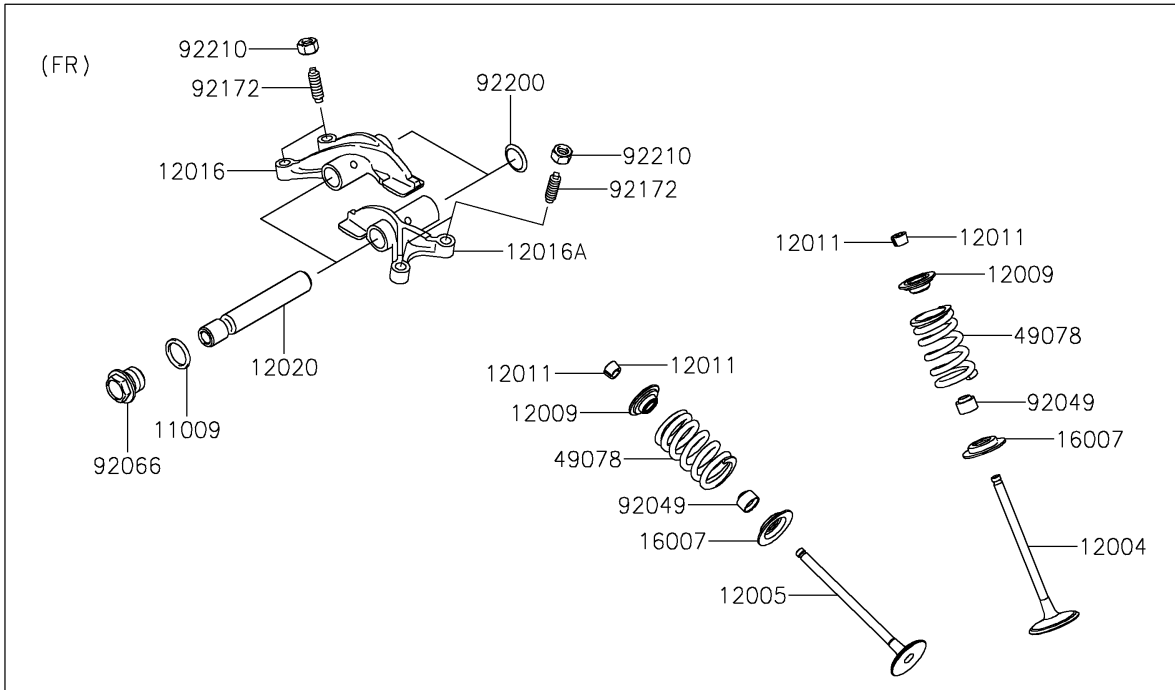

2025 Teryx4

PARTS DIAGRAM

Valve(s)

E1210

2025 Teryx4

PARTS LIST

Valve(s)

ITEM NAME

PART NUMBER

QUANTITY
