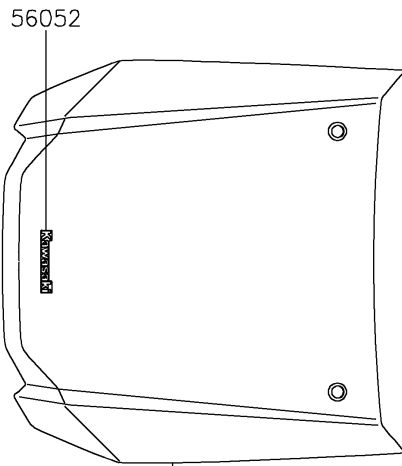

2025 TERYX® S LE

PARTS DIAGRAM

Decals(Gray)(JSFNN/JSFNL)

F2861F

Ref. Front Fender(s)

Ref. Front Fender(s)

Ref. Rear Fender(s)

Ref. Rear Fender(s)