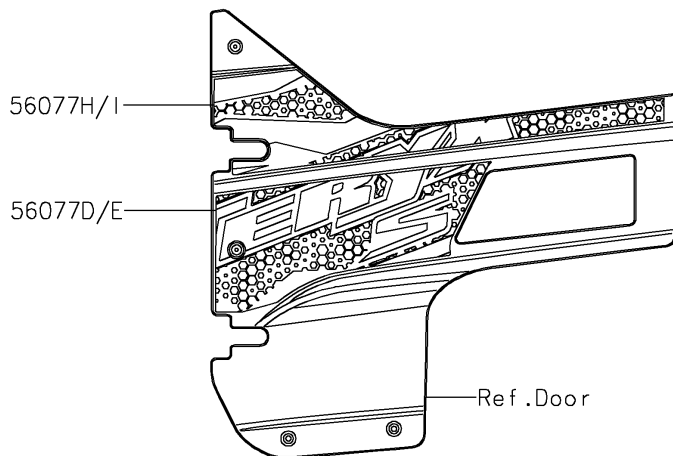

2025 TERYX® S LE

PARTS DIAGRAM

Decals(Gray)(JSFNN/JSFNL)

F2861F

Ref. Front Fender(s)

Ref. Front Fender(s)

Ref. Rear Fender(s)

Ref. Rear Fender(s)