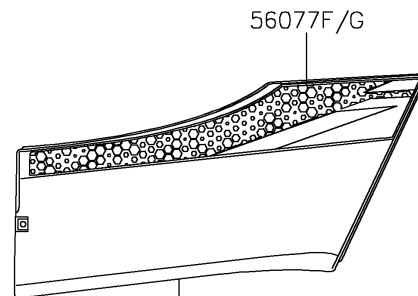

2025 TERYX® S LE

PARTS DIAGRAM

Decals(Gray)(JSFNN/JSFNL)

F2861F

Ref. Front Fender(s)

Ref. Front Fender(s)

Ref. Rear Fender(s)

Ref. Rear Fender(s)