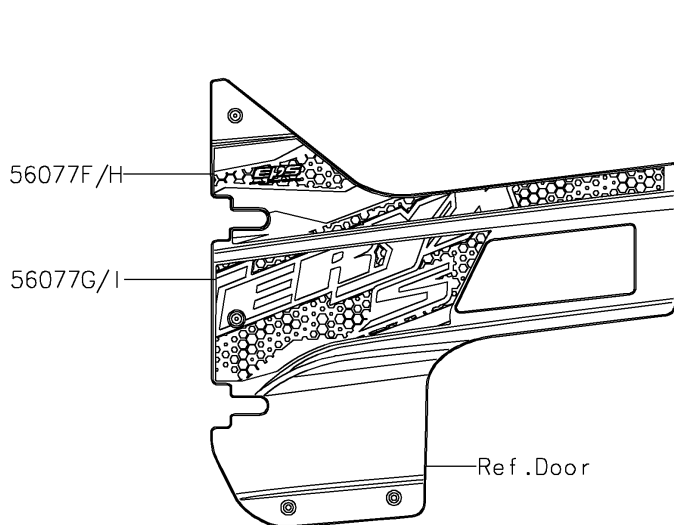

2024 TERYX® S LE

PARTS DIAGRAM

Decals(Blue)(JRFNN/JRFNL)(CA,US)

F2861E

2024 TERYX[®] S LE

PARTS LIST

Decals(Blue)(JRFNN/JRFNL)(CA,US)

ITEM NAME

PART NUMBER

QUANTITY
