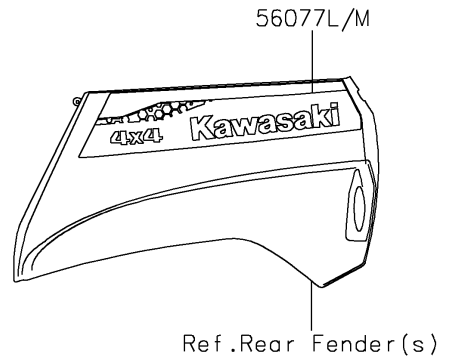

2024 TERYX® S LE

PARTS DIAGRAM

Decals(Blue)(JRFNN/JRFNL)(CA,US)

F2861E

2024 TERYX[®] S LE

PARTS LIST

Decals(Blue)(JRFNN/JRFNL)(CA,US)

ITEM NAME

PART NUMBER

QUANTITY
