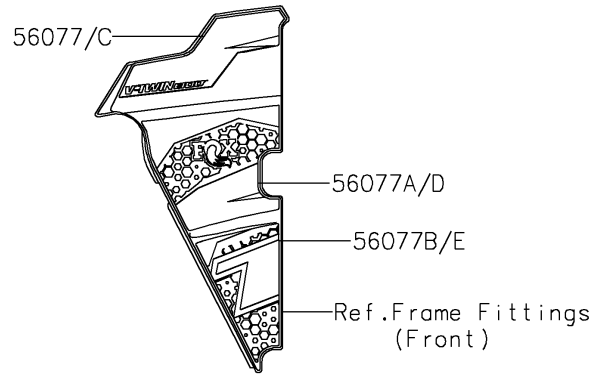

2024 TERYX® S LE

PARTS DIAGRAM

Decals(Blue)(JRFNN/JRFNL)(CA,US)

F2861E

2024 TERYX[®] S LE

PARTS LIST

Decals(Blue)(JRFNN/JRFNL)(CA,US)

ITEM NAME

PART NUMBER

QUANTITY
