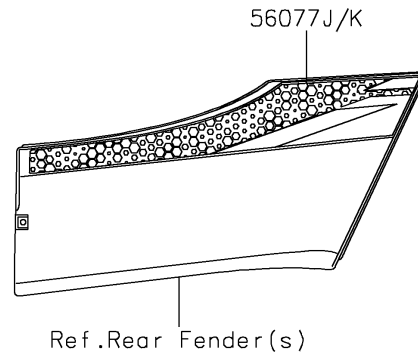

2024 TERYX® S LE

PARTS DIAGRAM

Decals(Blue)(JRFNN/JRFNL)(CA,US)

F2861E

2024 TERYX[®] S LE

PARTS LIST

Decals(Blue)(JRFNN/JRFNL)(CA,US)

ITEM NAME

PART NUMBER

QUANTITY
