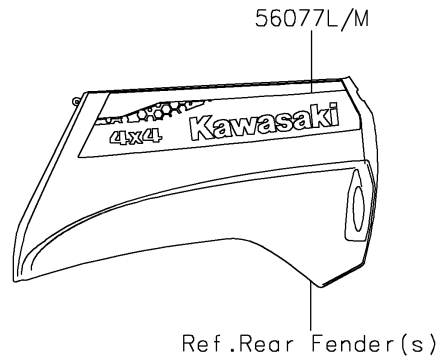

2025 TERYX® S LE

PARTS DIAGRAM

Decals(Gray)(JRFNN/JRFNL)

F2861D

Ref. Front Fender(s)

2025 TERYX[®] S LE

PARTS LIST

Decals(Gray)(JRFNN/JRFNL)

ITEM NAME

PART NUMBER

QUANTITY
