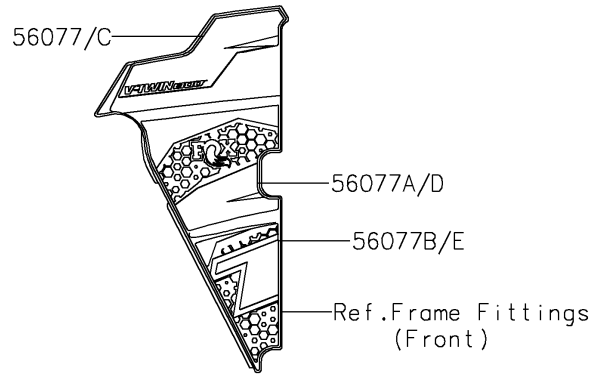

2025 TERYX® S LE

PARTS DIAGRAM

Decals(Gray)(JRFNN/JRFNL)

F2861D

Ref. Front Fender(s)

2025 TERYX[®] S LE

PARTS LIST

Decals(Gray)(JRFNN/JRFNL)

ITEM NAME

PART NUMBER

QUANTITY
