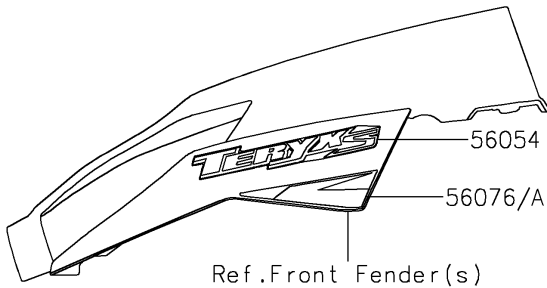

2025 TERYX® S LE

PARTS DIAGRAM

Decals(Gray)(JRFNN/JRFNL)

F2861D

Ref. Front Fender(s)

2025 TERYX[®] S LE

PARTS LIST

Decals(Gray)(JRFNN/JRFNL)

ITEM NAME

PART NUMBER

QUANTITY
