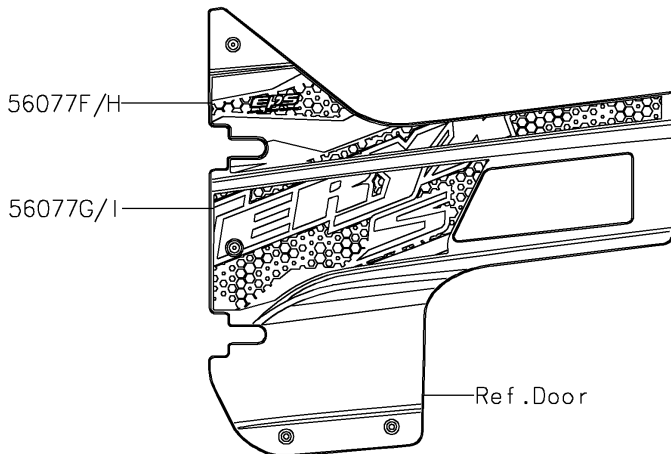

2025 TERYX® S LE

PARTS DIAGRAM

Decals(Gray)(JRFNN/JRFNL)

F2861D

Ref. Front Fender(s)

2025 TERYX[®] S LE

PARTS LIST

Decals(Gray)(JRFNN/JRFNL)

ITEM NAME

PART NUMBER

QUANTITY
