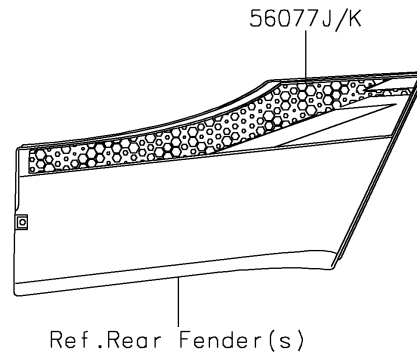

2025 TERYX® S LE

PARTS DIAGRAM

Decals(Gray)(JRFNN/JRFNL)

F2861D

Ref. Front Fender(s)

2025 TERYX[®] S LE

PARTS LIST

Decals(Gray)(JRFNN/JRFNL)

ITEM NAME

PART NUMBER

QUANTITY
