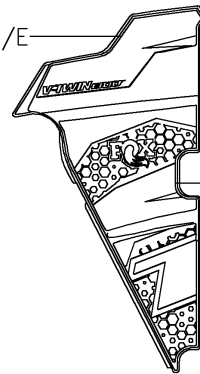

2023 TERYX® S LE

PARTS DIAGRAM

Decals(Red)(JPFNN/JPFNL)

F2861C

56052

Ref. Front Fender(s)

56076B/E

56076C/F

56076D/G

Ref. Frame Fittings
(Front)

56076N/O

Ref. Rear Fender(s)

56054

56076/A

Ref. Front Fender(s)

56076H/J

PART NUMBER

QUANTITY
