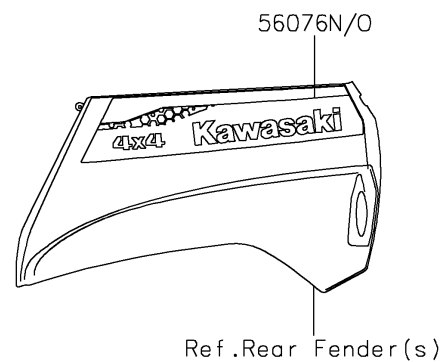

2023 TERYX® S LE

PARTS DIAGRAM

Decals(Turquoise)(JPFNN/JPFNL)

F2861B

Ref. Front Fender(s)

2023 TERYX® S LE

PARTS LIST

Decals(Turquoise)(JPFNN/JPFNL)

ITEM NAME

PART NUMBER

QUANTITY
