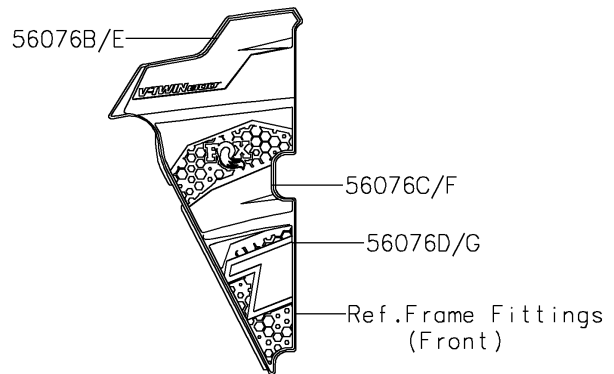

2023 TERYX® S LE

PARTS DIAGRAM

Decals(Turquoise)(JPFNN/JPFNL)

F2861B

Ref. Front Fender(s)

2023 TERYX® S LE

PARTS LIST

Decals(Turquoise)(JPFNN/JPFNL)

ITEM NAME

PART NUMBER

QUANTITY
