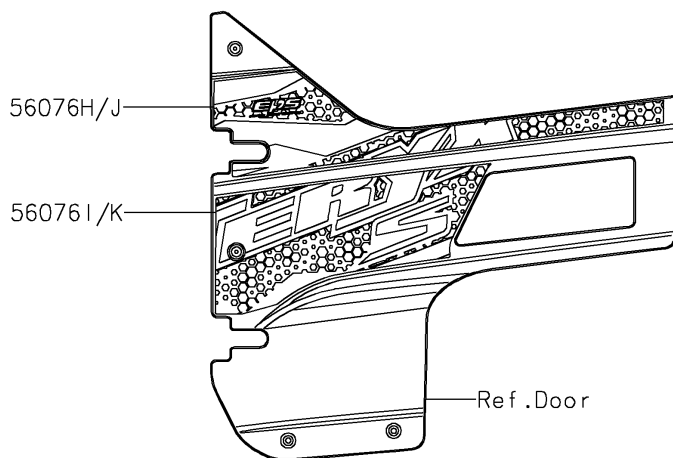

2023 TERYX® S LE

PARTS DIAGRAM

Decals(Turquoise)(JPFNN/JPFNL)

F2861B

Ref. Front Fender(s)

2023 TERYX® S LE

PARTS LIST

Decals(Turquoise)(JPFNN/JPFNL)

ITEM NAME

PART NUMBER

QUANTITY
