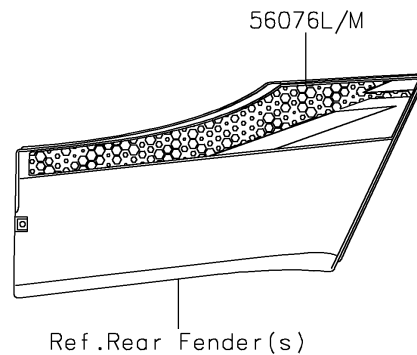

2023 TERYX® S LE

PARTS DIAGRAM

Decals(Turquoise)(JPFNN/JPFNL)

F2861B

Ref. Front Fender(s)

2023 TERYX® S LE

PARTS LIST

Decals(Turquoise)(JPFNN/JPFNL)

ITEM NAME

PART NUMBER

QUANTITY
