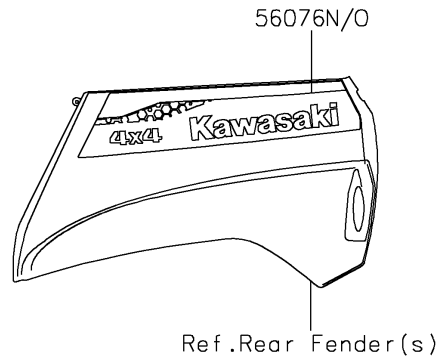

2022 Teryx[®] S

PARTS DIAGRAM

Decals(Red)(JNFNN/JNFNL)

F2861A

2022 Teryx[®] S

PARTS LIST

Decals(Red)(JNFNN/JNFNL)

ITEM NAME	PART NUMBER	QUANTITY
MARK,KAWASAKI (Ref # 56052)	56052-0928	1
MARK,FR FENDER,TERYXS (Ref # 56054)	56054-2906	2
PATTERN,FR FENDER,LH (Ref # 56076)	56076-2185	1
PATTERN,FR FENDER,RH (Ref # 56076A)	56076-2186	1
PATTERN,SIDE GUARD,LH,UPP (Ref # 56076B)	56076-2205	1
PATTERN,SIDE GUARD,LH,CNT (Ref # 56076C)	56076-2206	1
PATTERN,SIDE GUARD,LH,LWR (Ref # 56076D)	56076-2207	1
PATTERN,SIDE GUARD,RH,UPP (Ref # 56076E)	56076-2208	1
PATTERN,SIDE GUARD,RH,CNT (Ref # 56076F)	56076-2209	1
PATTERN,SIDE GUARD,RH,LWR (Ref # 56076G)	56076-2210	1
PATTERN,FR DOOR COVER,LH,CNT (Ref # 56076H)	56076-2212	1
PATTERN,FR DOOR COVER,LH,LWR (Ref # 56076I)	56076-2213	1
PATTERN,FR DOOR COVER,RH,CNT (Ref # 56076J)	56076-2215	1
PATTERN,FR DOOR COVER,RH,LWR (Ref # 56076K)	56076-2216	1
PATTERN,RR FENDER,LH,FR (Ref # 56076L)	56076-2253	1
PATTERN,RR FENDER,RH,FR (Ref # 56076M)	56076-2254	1
PATTERN,RR FENDER,LH,RR (Ref # 56076N)	56076-2255	1
PATTERN,RR FENDER,RH,RR (Ref # 56076O)	56076-2256	1