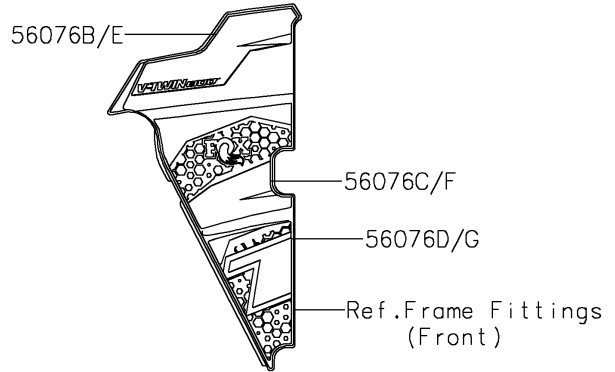

2022 Teryx[®] S

PARTS DIAGRAM

Decals(Red)(JNFNN/JNFNL)

F2861A

2022 Teryx[®] S

PARTS LIST

Decals(Red)(JNFNN/JNFNL)

ITEM NAME	PART NUMBER	QUANTITY
MARK,KAWASAKI (Ref # 56052)	56052-0928	1
MARK,FR FENDER,TERYXS (Ref # 56054)	56054-2906	2
PATTERN,FR FENDER,LH (Ref # 56076)	56076-2185	1
PATTERN,FR FENDER,RH (Ref # 56076A)	56076-2186	1
PATTERN,SIDE GUARD,LH,UPP (Ref # 56076B)	56076-2205	1
PATTERN,SIDE GUARD,LH,CNT (Ref # 56076C)	56076-2206	1
PATTERN,SIDE GUARD,LH,LWR (Ref # 56076D)	56076-2207	1
PATTERN,SIDE GUARD,RH,UPP (Ref # 56076E)	56076-2208	1
PATTERN,SIDE GUARD,RH,CNT (Ref # 56076F)	56076-2209	1
PATTERN,SIDE GUARD,RH,LWR (Ref # 56076G)	56076-2210	1
PATTERN,FR DOOR COVER,LH,CNT (Ref # 56076H)	56076-2212	1
PATTERN,FR DOOR COVER,LH,LWR (Ref # 56076I)	56076-2213	1
PATTERN,FR DOOR COVER,RH,CNT (Ref # 56076J)	56076-2215	1
PATTERN,FR DOOR COVER,RH,LWR (Ref # 56076K)	56076-2216	1
PATTERN,RR FENDER,LH,FR (Ref # 56076L)	56076-2253	1
PATTERN,RR FENDER,RH,FR (Ref # 56076M)	56076-2254	1
PATTERN,RR FENDER,LH,RR (Ref # 56076N)	56076-2255	1
PATTERN,RR FENDER,RH,RR (Ref # 56076O)	56076-2256	1