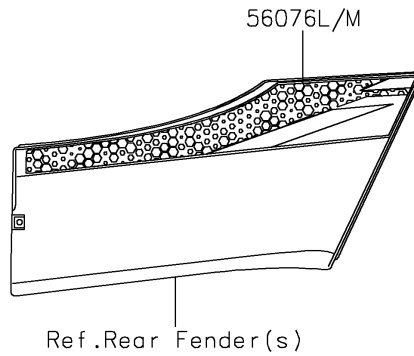

2022 Teryx[®] S

PARTS DIAGRAM

Decals(Red)(JNFNN/JNFNL)

F2861A

2022 Teryx[®] S

PARTS LIST

Decals(Red)(JNFNN/JNFNL)

ITEM NAME	PART NUMBER	QUANTITY
MARK,KAWASAKI (Ref # 56052)	56052-0928	1
MARK,FR FENDER,TERYXS (Ref # 56054)	56054-2906	2
PATTERN,FR FENDER,LH (Ref # 56076)	56076-2185	1
PATTERN,FR FENDER,RH (Ref # 56076A)	56076-2186	1
PATTERN,SIDE GUARD,LH,UPP (Ref # 56076B)	56076-2205	1
PATTERN,SIDE GUARD,LH,CNT (Ref # 56076C)	56076-2206	1
PATTERN,SIDE GUARD,LH,LWR (Ref # 56076D)	56076-2207	1
PATTERN,SIDE GUARD,RH,UPP (Ref # 56076E)	56076-2208	1
PATTERN,SIDE GUARD,RH,CNT (Ref # 56076F)	56076-2209	1
PATTERN,SIDE GUARD,RH,LWR (Ref # 56076G)	56076-2210	1
PATTERN,FR DOOR COVER,LH,CNT (Ref # 56076H)	56076-2212	1
PATTERN,FR DOOR COVER,LH,LWR (Ref # 56076I)	56076-2213	1
PATTERN,FR DOOR COVER,RH,CNT (Ref # 56076J)	56076-2215	1
PATTERN,FR DOOR COVER,RH,LWR (Ref # 56076K)	56076-2216	1
PATTERN,RR FENDER,LH,FR (Ref # 56076L)	56076-2253	1
PATTERN,RR FENDER,RH,FR (Ref # 56076M)	56076-2254	1
PATTERN,RR FENDER,LH,RR (Ref # 56076N)	56076-2255	1
PATTERN,RR FENDER,RH,RR (Ref # 56076O)	56076-2256	1