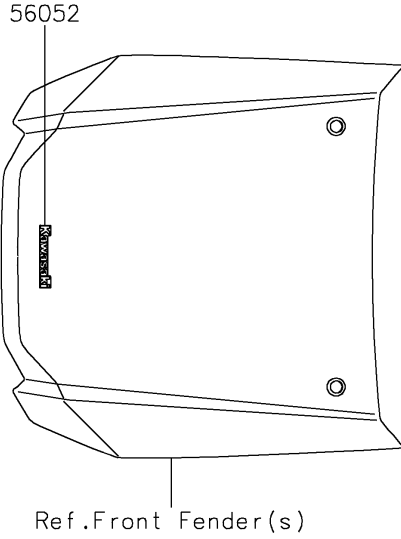

2022 Teryx[®] S

PARTS DIAGRAM

Decals(Red)(JNFNN/JNFNL)

F2861A

2022 Teryx[®] S

PARTS LIST

Decals(Red)(JNFNN/JNFNL)

ITEM NAME	PART NUMBER	QUANTITY
MARK,KAWASAKI (Ref # 56052)	56052-0928	1
MARK,FR FENDER,TERYXS (Ref # 56054)	56054-2906	2
PATTERN,FR FENDER,LH (Ref # 56076)	56076-2185	1
PATTERN,FR FENDER,RH (Ref # 56076A)	56076-2186	1
PATTERN,SIDE GUARD,LH,UPP (Ref # 56076B)	56076-2205	1
PATTERN,SIDE GUARD,LH,CNT (Ref # 56076C)	56076-2206	1
PATTERN,SIDE GUARD,LH,LWR (Ref # 56076D)	56076-2207	1
PATTERN,SIDE GUARD,RH,UPP (Ref # 56076E)	56076-2208	1
PATTERN,SIDE GUARD,RH,CNT (Ref # 56076F)	56076-2209	1
PATTERN,SIDE GUARD,RH,LWR (Ref # 56076G)	56076-2210	1
PATTERN,FR DOOR COVER,LH,CNT (Ref # 56076H)	56076-2212	1
PATTERN,FR DOOR COVER,LH,LWR (Ref # 56076I)	56076-2213	1
PATTERN,FR DOOR COVER,RH,CNT (Ref # 56076J)	56076-2215	1
PATTERN,FR DOOR COVER,RH,LWR (Ref # 56076K)	56076-2216	1
PATTERN,RR FENDER,LH,FR (Ref # 56076L)	56076-2253	1
PATTERN,RR FENDER,RH,FR (Ref # 56076M)	56076-2254	1
PATTERN,RR FENDER,LH,RR (Ref # 56076N)	56076-2255	1
PATTERN,RR FENDER,RH,RR (Ref # 56076O)	56076-2256	1