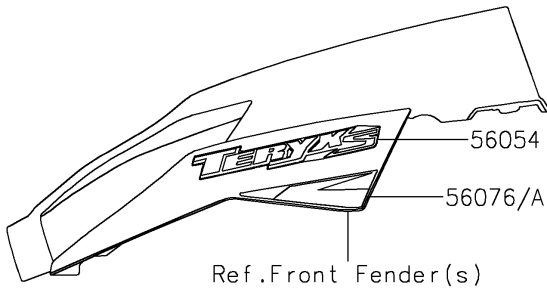

2022 Teryx[®] S

PARTS DIAGRAM

Decals(Red)(JNFNN/JNFNL)

F2861A

2022 Teryx[®] S

PARTS LIST

Decals(Red)(JNFNN/JNFNL)

ITEM NAME	PART NUMBER	QUANTITY
MARK,KAWASAKI (Ref # 56052)	56052-0928	1
MARK,FR FENDER,TERYXS (Ref # 56054)	56054-2906	2
PATTERN,FR FENDER,LH (Ref # 56076)	56076-2185	1
PATTERN,FR FENDER,RH (Ref # 56076A)	56076-2186	1
PATTERN,SIDE GUARD,LH,UPP (Ref # 56076B)	56076-2205	1
PATTERN,SIDE GUARD,LH,CNT (Ref # 56076C)	56076-2206	1
PATTERN,SIDE GUARD,LH,LWR (Ref # 56076D)	56076-2207	1
PATTERN,SIDE GUARD,RH,UPP (Ref # 56076E)	56076-2208	1
PATTERN,SIDE GUARD,RH,CNT (Ref # 56076F)	56076-2209	1
PATTERN,SIDE GUARD,RH,LWR (Ref # 56076G)	56076-2210	1
PATTERN,FR DOOR COVER,LH,CNT (Ref # 56076H)	56076-2212	1
PATTERN,FR DOOR COVER,LH,LWR (Ref # 56076I)	56076-2213	1
PATTERN,FR DOOR COVER,RH,CNT (Ref # 56076J)	56076-2215	1
PATTERN,FR DOOR COVER,RH,LWR (Ref # 56076K)	56076-2216	1
PATTERN,RR FENDER,LH,FR (Ref # 56076L)	56076-2253	1
PATTERN,RR FENDER,RH,FR (Ref # 56076M)	56076-2254	1
PATTERN,RR FENDER,LH,RR (Ref # 56076N)	56076-2255	1
PATTERN,RR FENDER,RH,RR (Ref # 56076O)	56076-2256	1