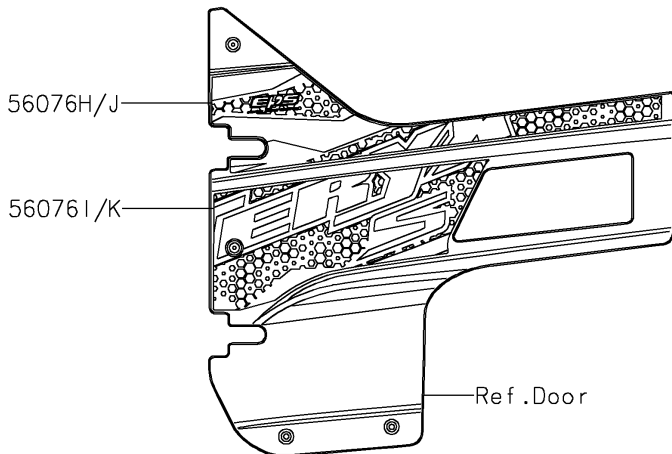

2022 Teryx[®] S

PARTS DIAGRAM

Decals(Red)(JNFNN/JNFNL)

F2861A

2022 Teryx[®] S

PARTS LIST

Decals(Red)(JNFNN/JNFNL)

ITEM NAME	PART NUMBER	QUANTITY
MARK,KAWASAKI (Ref # 56052)	56052-0928	1
MARK,FR FENDER,TERYXS (Ref # 56054)	56054-2906	2
PATTERN,FR FENDER,LH (Ref # 56076)	56076-2185	1
PATTERN,FR FENDER,RH (Ref # 56076A)	56076-2186	1
PATTERN,SIDE GUARD,LH,UPP (Ref # 56076B)	56076-2205	1
PATTERN,SIDE GUARD,LH,CNT (Ref # 56076C)	56076-2206	1
PATTERN,SIDE GUARD,LH,LWR (Ref # 56076D)	56076-2207	1
PATTERN,SIDE GUARD,RH,UPP (Ref # 56076E)	56076-2208	1
PATTERN,SIDE GUARD,RH,CNT (Ref # 56076F)	56076-2209	1
PATTERN,SIDE GUARD,RH,LWR (Ref # 56076G)	56076-2210	1
PATTERN,FR DOOR COVER,LH,CNT (Ref # 56076H)	56076-2212	1
PATTERN,FR DOOR COVER,LH,LWR (Ref # 56076I)	56076-2213	1
PATTERN,FR DOOR COVER,RH,CNT (Ref # 56076J)	56076-2215	1
PATTERN,FR DOOR COVER,RH,LWR (Ref # 56076K)	56076-2216	1
PATTERN,RR FENDER,LH,FR (Ref # 56076L)	56076-2253	1
PATTERN,RR FENDER,RH,FR (Ref # 56076M)	56076-2254	1
PATTERN,RR FENDER,LH,RR (Ref # 56076N)	56076-2255	1
PATTERN,RR FENDER,RH,RR (Ref # 56076O)	56076-2256	1