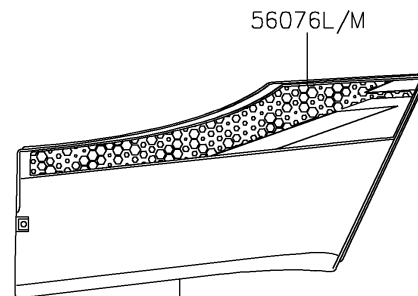

2023 TERYX® S LE

PARTS DIAGRAM

Decals(Green)(JNFNN/JNFNL)

F2861

Ref. Front Fender(s)

Ref. Front Fender(s)

Ref. Rear Fender(s)

Ref. Rear Fender(s)

2023 TERYX[®] S LE

PARTS LIST

Decals(Green)(JNFNN/JNFNL)

ITEM NAME

PART NUMBER

QUANTITY
