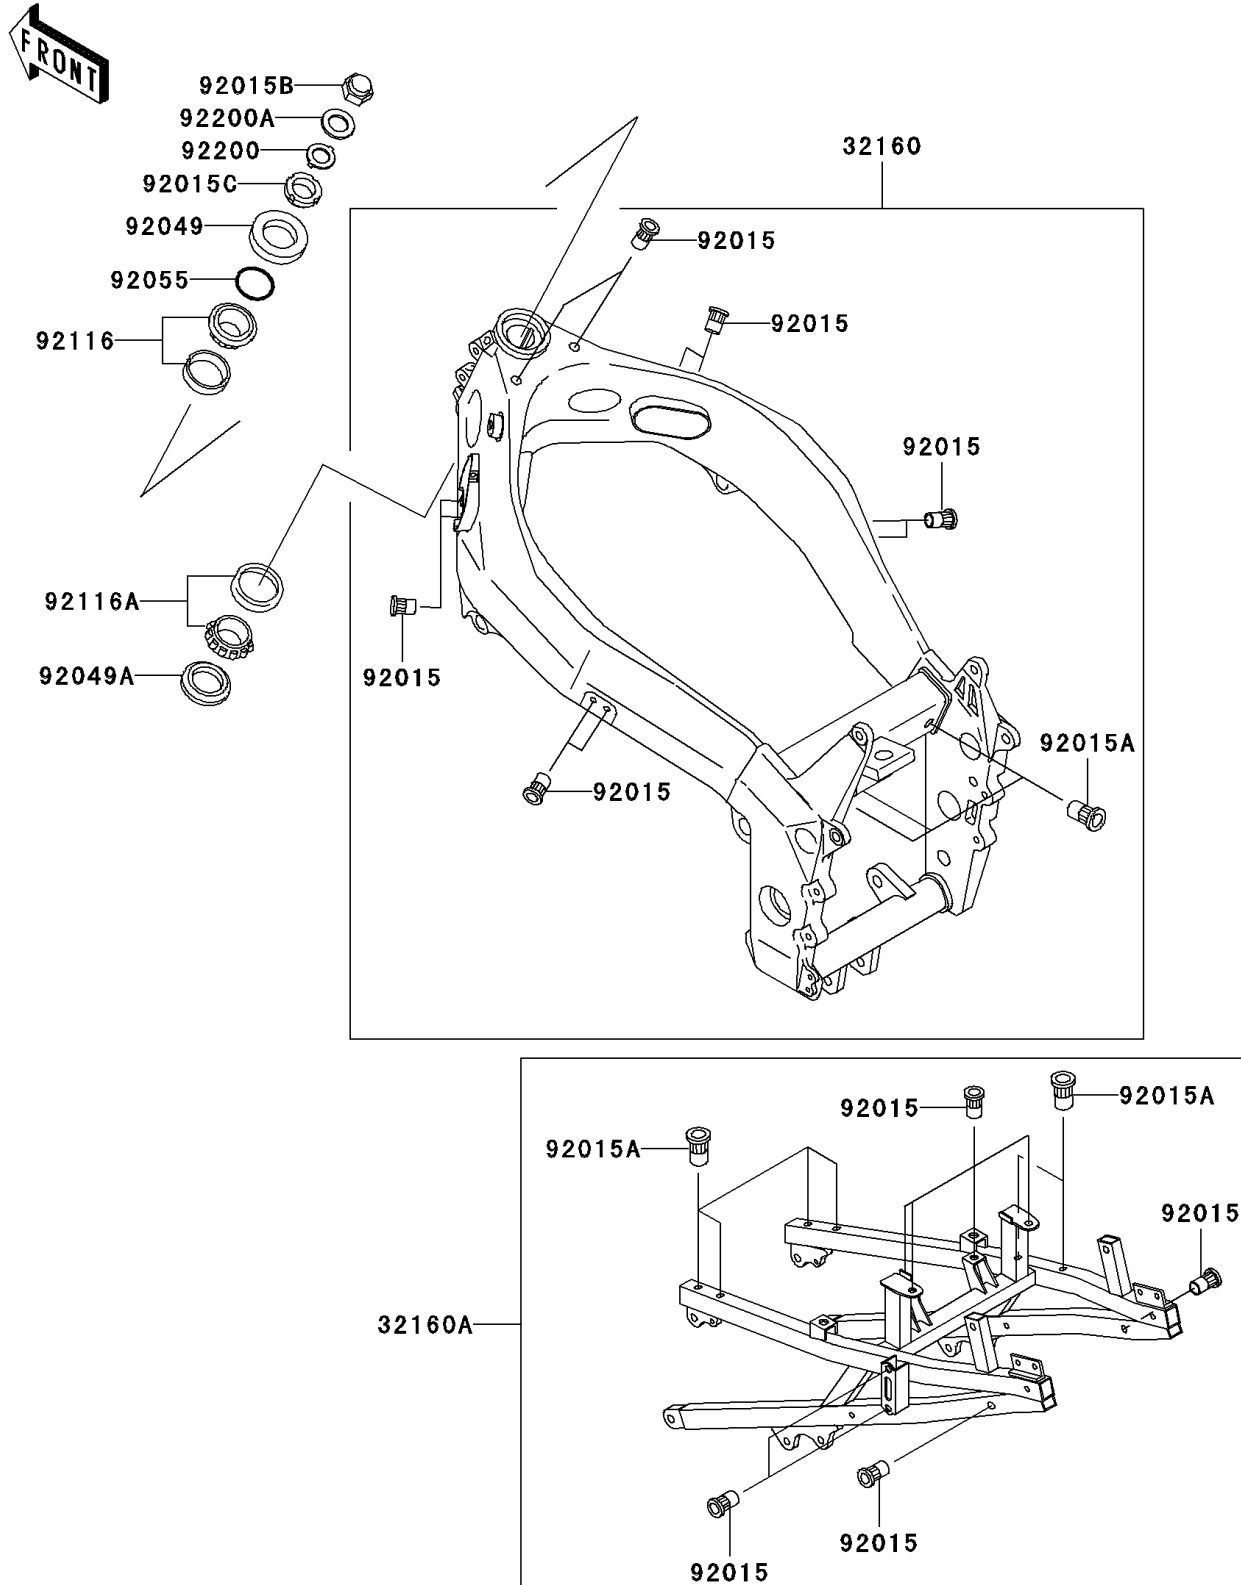

2000 Ninja[®] ZX[™]-7R

PARTS DIAGRAM

Frame

F2120

2000 Ninja® ZX™-7R

PARTS LIST

Frame

ITEM NAME	PART NUMBER	QUANTITY
FRAME-COMP,AL,FR,C.GRAY (Ref # 32160)	32160-1423-EZ	1
FRAME-COMP,AL,RR,C.GRAY (Ref # 32160A)	32160-1424-EZ	1
NUT,POP,6MM,L=15 (Ref # 92015)	92015-1791	18
NUT,POP,6MM,L=16.5 (Ref # 92015A)	92015-1792	9
NUT,CAP,25MM (Ref # 92015B)	92015-1847	1
NUT,STEERING STEM,35MM (Ref # 92015C)	92015-1848	1
SEAL-OIL,HX043N2-A (Ref # 92049)	92049-1436	1
SEAL-OIL,MX043N1-A (Ref # 92049A)	92049-1437	1
RING-O,34.5X2.0 (Ref # 92055)	92055-1452	1
BEARING-ROLLER,32907JR-2 (Ref # 92116)	92116-1072	1
BEARING-ROLLER,32907JR-3 (Ref # 92116A)	92116-1074	1
WASHER,CLAW,25.5X40X2.3 (Ref # 92200)	92200-1083	1
WASHER,25.5X42X2.3 (Ref # 92200A)	92200-1084	1