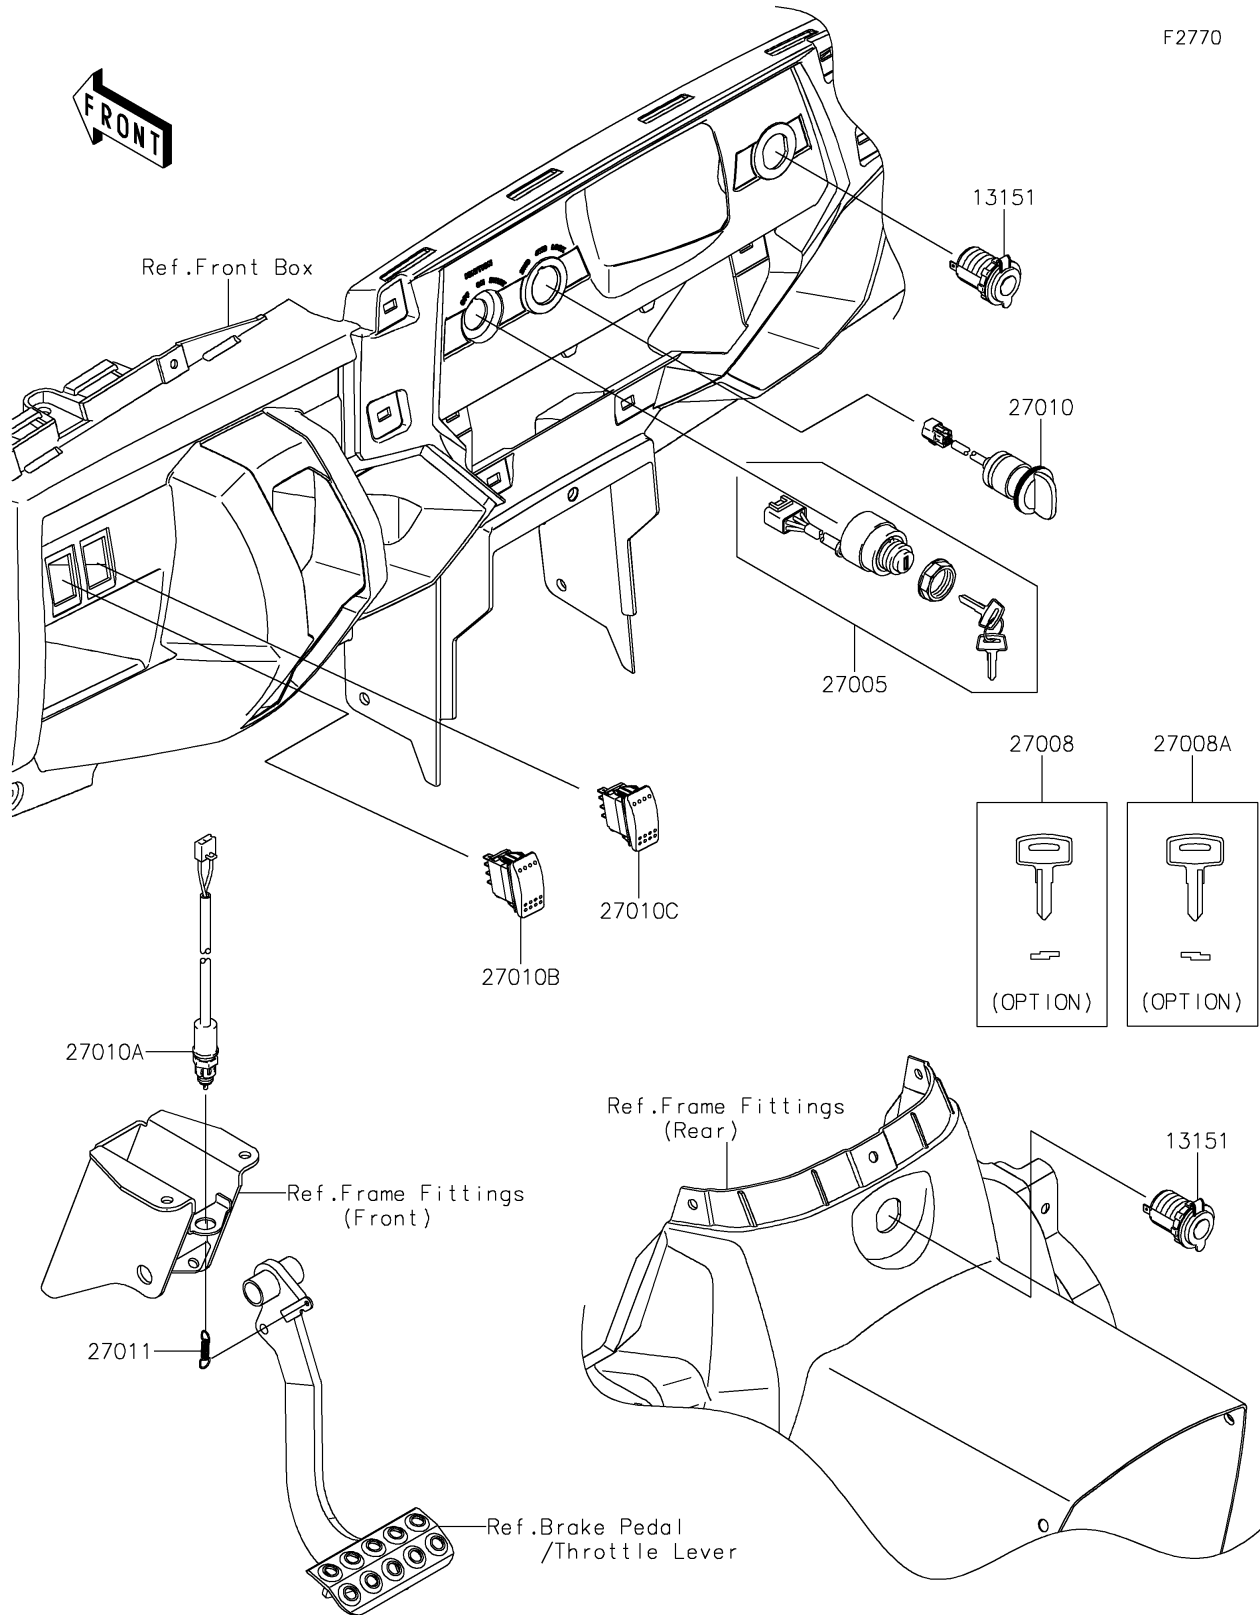

2023 Teryx S

PARTS DIAGRAM

Ignition Switch

F2770

2023 Teryx S

PARTS LIST

Ignition Switch

Kawasaki

Let the Good Times Roll®

ITEM NAME

PART NUMBER

QUANTITY
