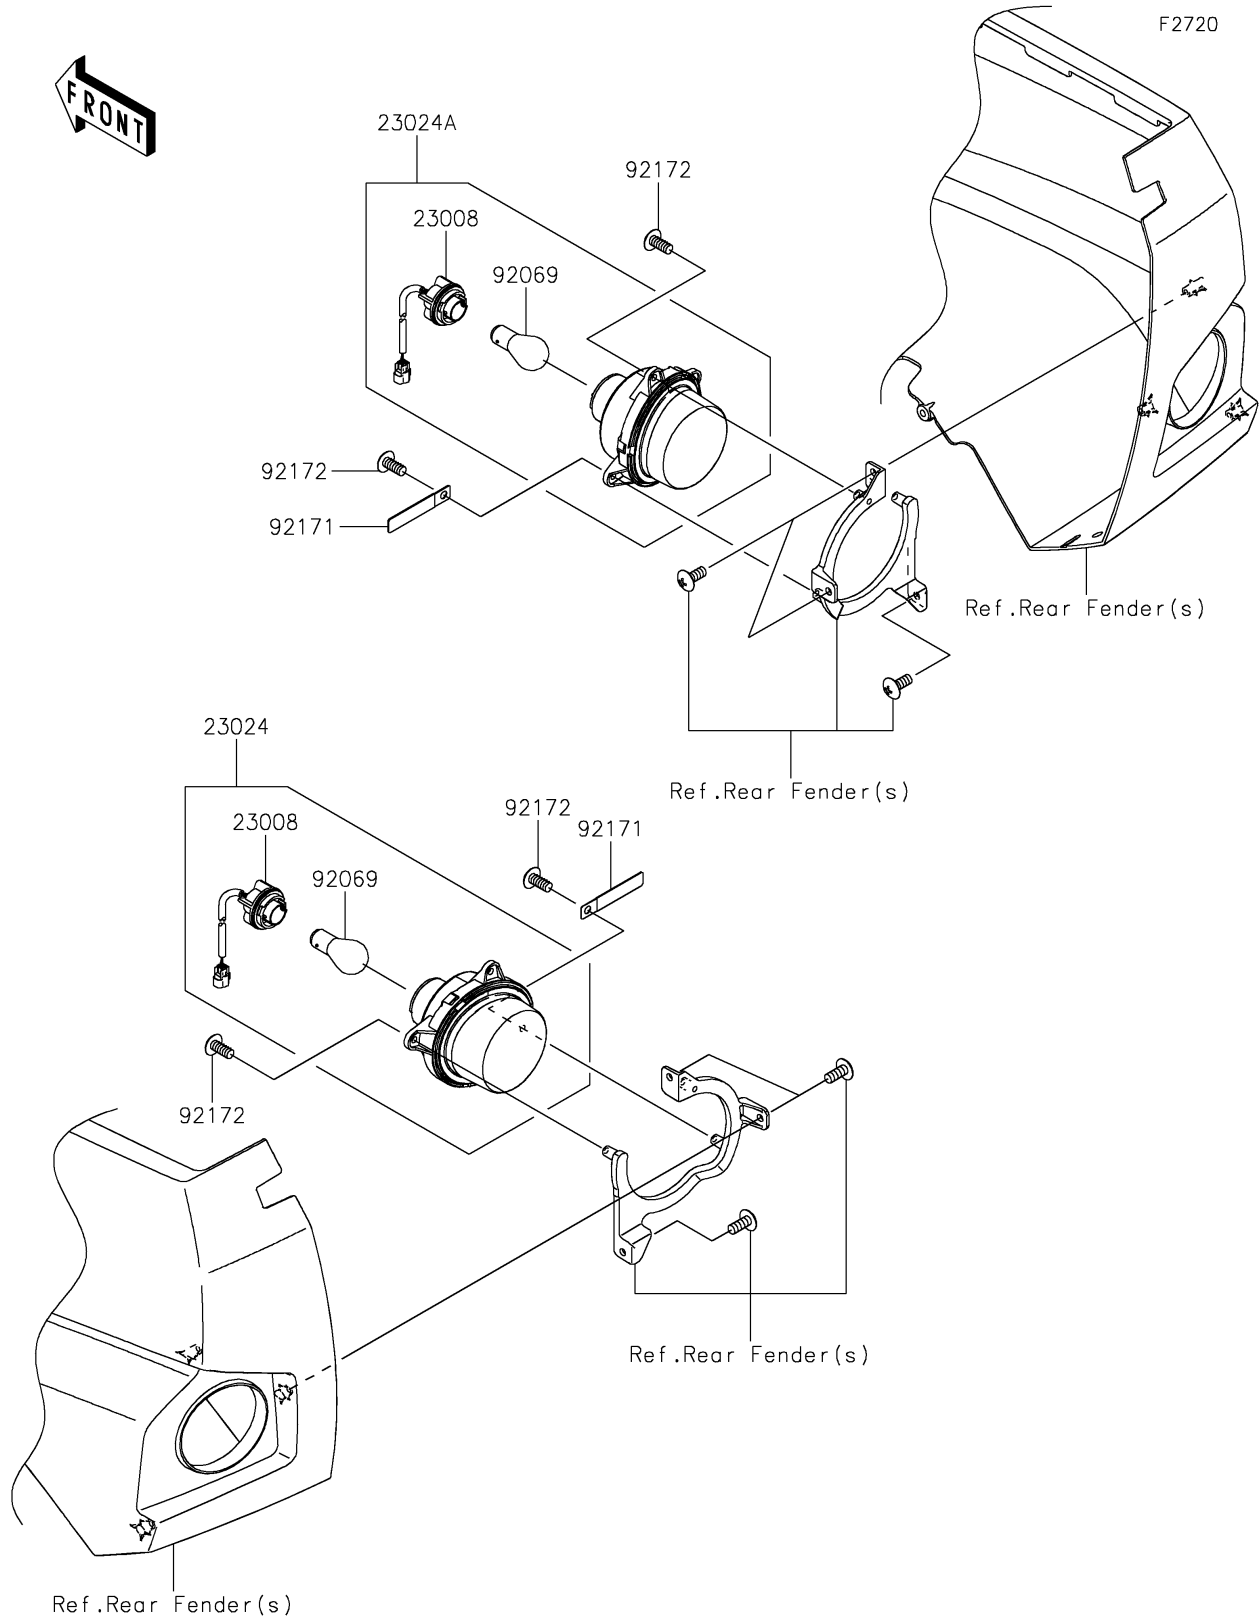

2022 Teryx[®] S

PARTS DIAGRAM

Taillight(s)

2022 Teryx[®] S

PARTS LIST

Taillight(s)

ITEM NAME	PART NUMBER	QUANTITY
SOCKET-ASSY (Ref # 23008)	23008-0149	2
LAMP-ASSY-TAIL,LH (Ref # 23024)	23024-0003	1
LAMP-ASSY-TAIL,RH (Ref # 23024A)	23024-0004	1
BULB,12V 21/5W (Ref # 92069)	92069-0072	2
CLAMP,L=60 (Ref # 92171)	92171-0652	2
SCREW,5X12 (Ref # 92172)	92172-3714	6