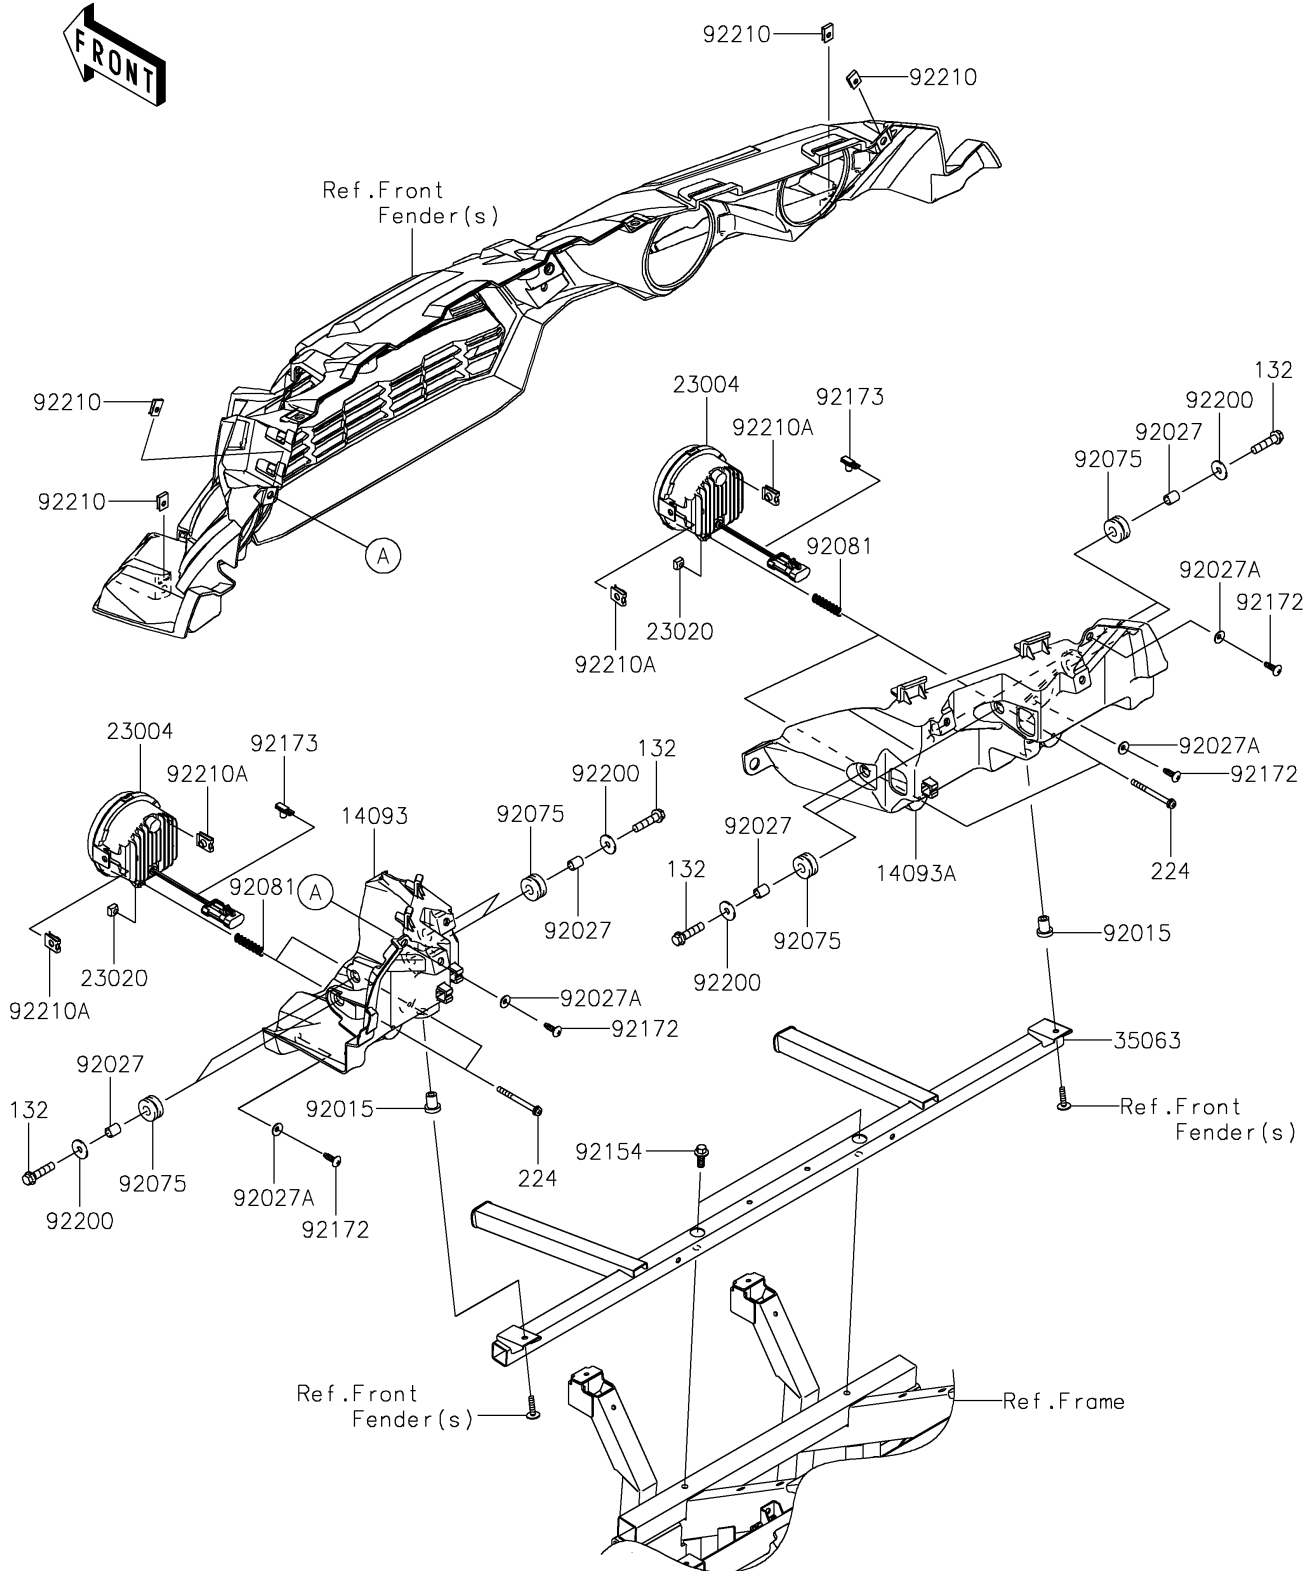

2025 TERYX® S LE

PARTS DIAGRAM

Headlight(s)

F2710

2025 TERYX[®] S LE

PARTS LIST

Headlight(s)

Kawasaki

Let the Good Times Roll[®]

ITEM NAME

PART NUMBER

QUANTITY
