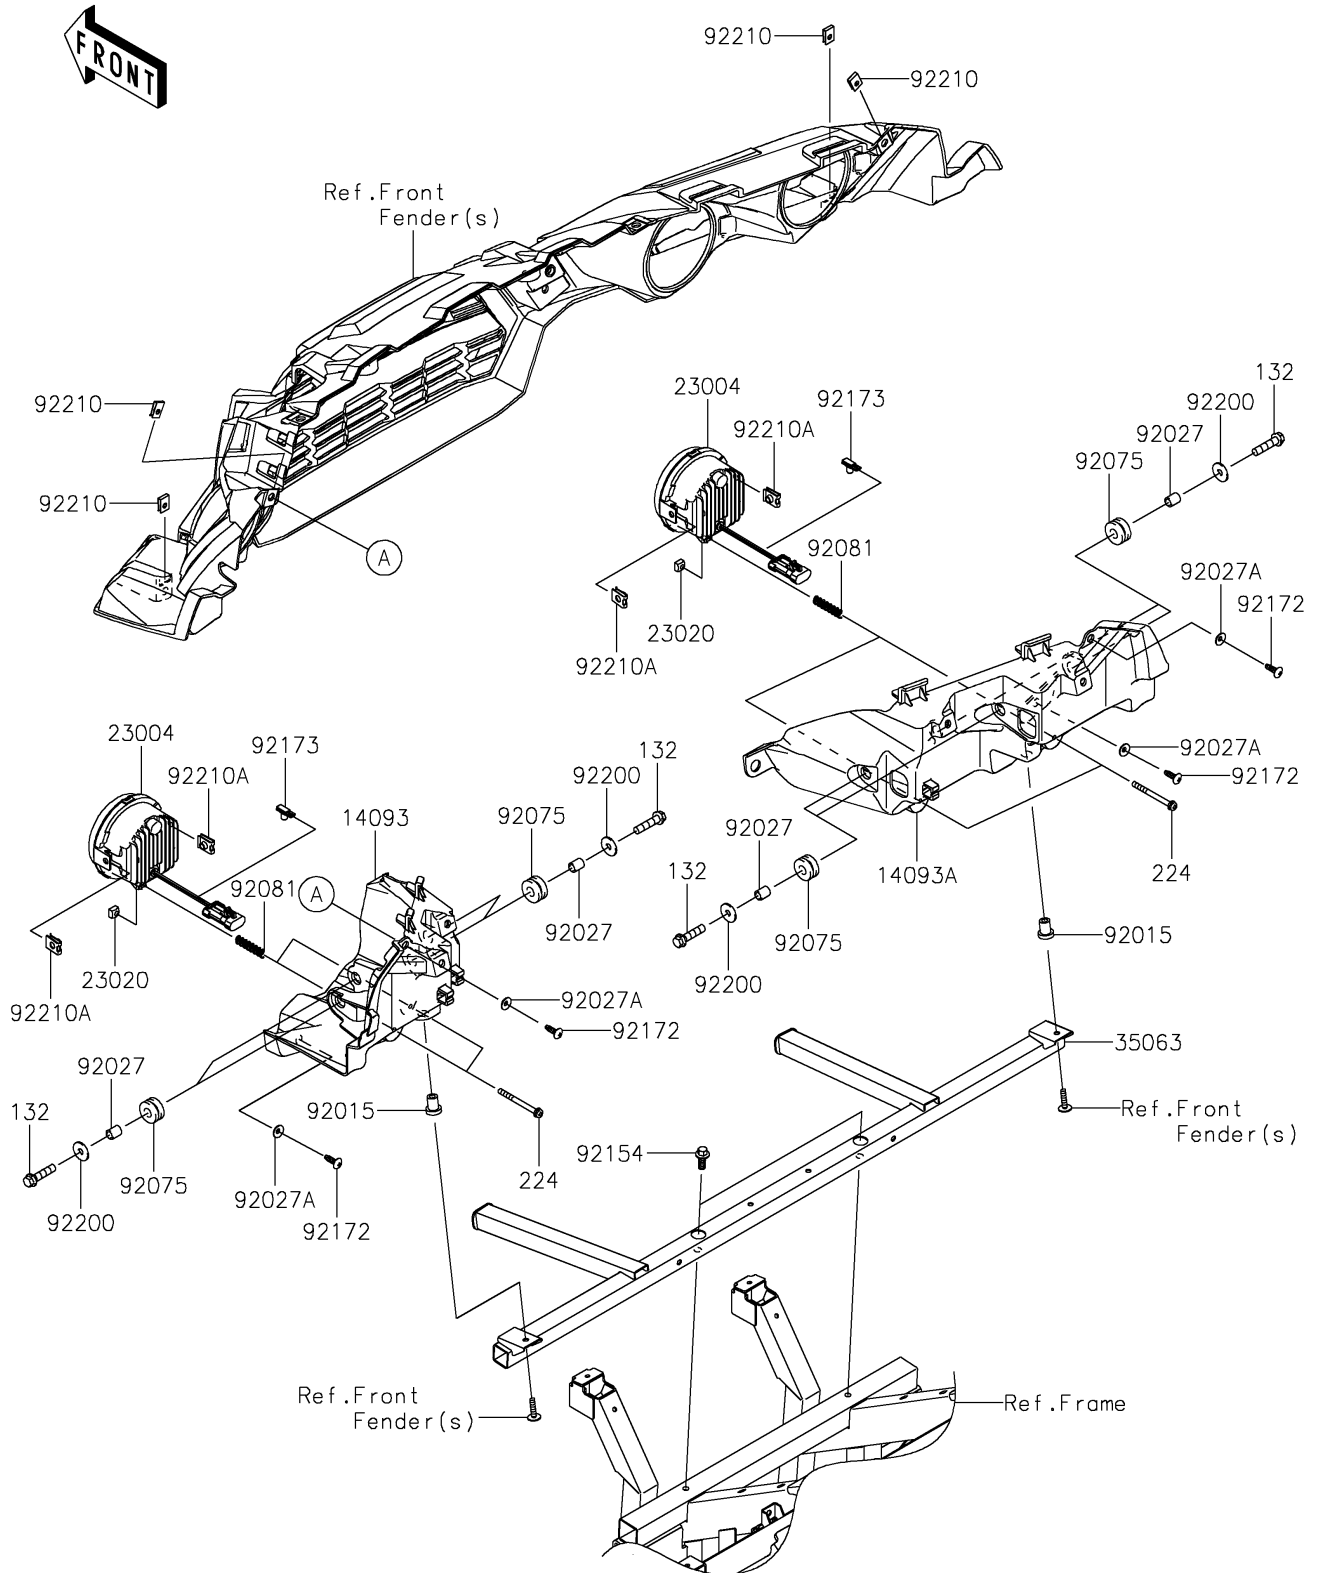

2022 Teryx[®] S

PARTS DIAGRAM

Headlight(s)

F2710

2022 Teryx[®] S

PARTS LIST

Headlight(s)

ITEM NAME	PART NUMBER	QUANTITY
COVER,HEADLIGHT,LH (Ref # 14093)	14093-0207	1
COVER,HEADLIGHT,RH (Ref # 14093A)	14093-0208	1
LAMP-HEAD (Ref # 23004)	23004-0370	4
NUT,4MM,FOCUS ADJUST (Ref # 23020)	23020-018	4
STAY,HEADLAMP (Ref # 35063)	35063-1405	1
NUT,RUBBER,6MM (Ref # 92015)	92015-1692	2
COLLAR,6.8X10X12 (Ref # 92027)	92027-162	8
COLLAR (Ref # 92027A)	92027-4020	4
DAMPER,10X24X12 (Ref # 92075)	92075-1690	8
SPRING,FOCUS ADJUST (Ref # 92081)	92081-1896	4
BOLT,FLANGED,8X20 (Ref # 92154)	92154-1226	2
SCREW,TAPPING,6X20 (Ref # 92172)	92172-0883	4
CLAMP (Ref # 92173)	92173-1491	4
WASHER,6.5X20X1.6 (Ref # 92200)	92200-0283	8
NUT,LEAF SPRING,6MM (Ref # 92210)	92210-0624	4
NUT (Ref # 92210A)	92210-1125	8
BOLT-FLANGED-SMALL,6X25 (Ref # 132)	132BA0625	8
SCREW-PAN-WP-CROS,4X45 (Ref # 224)	224AA0445	4