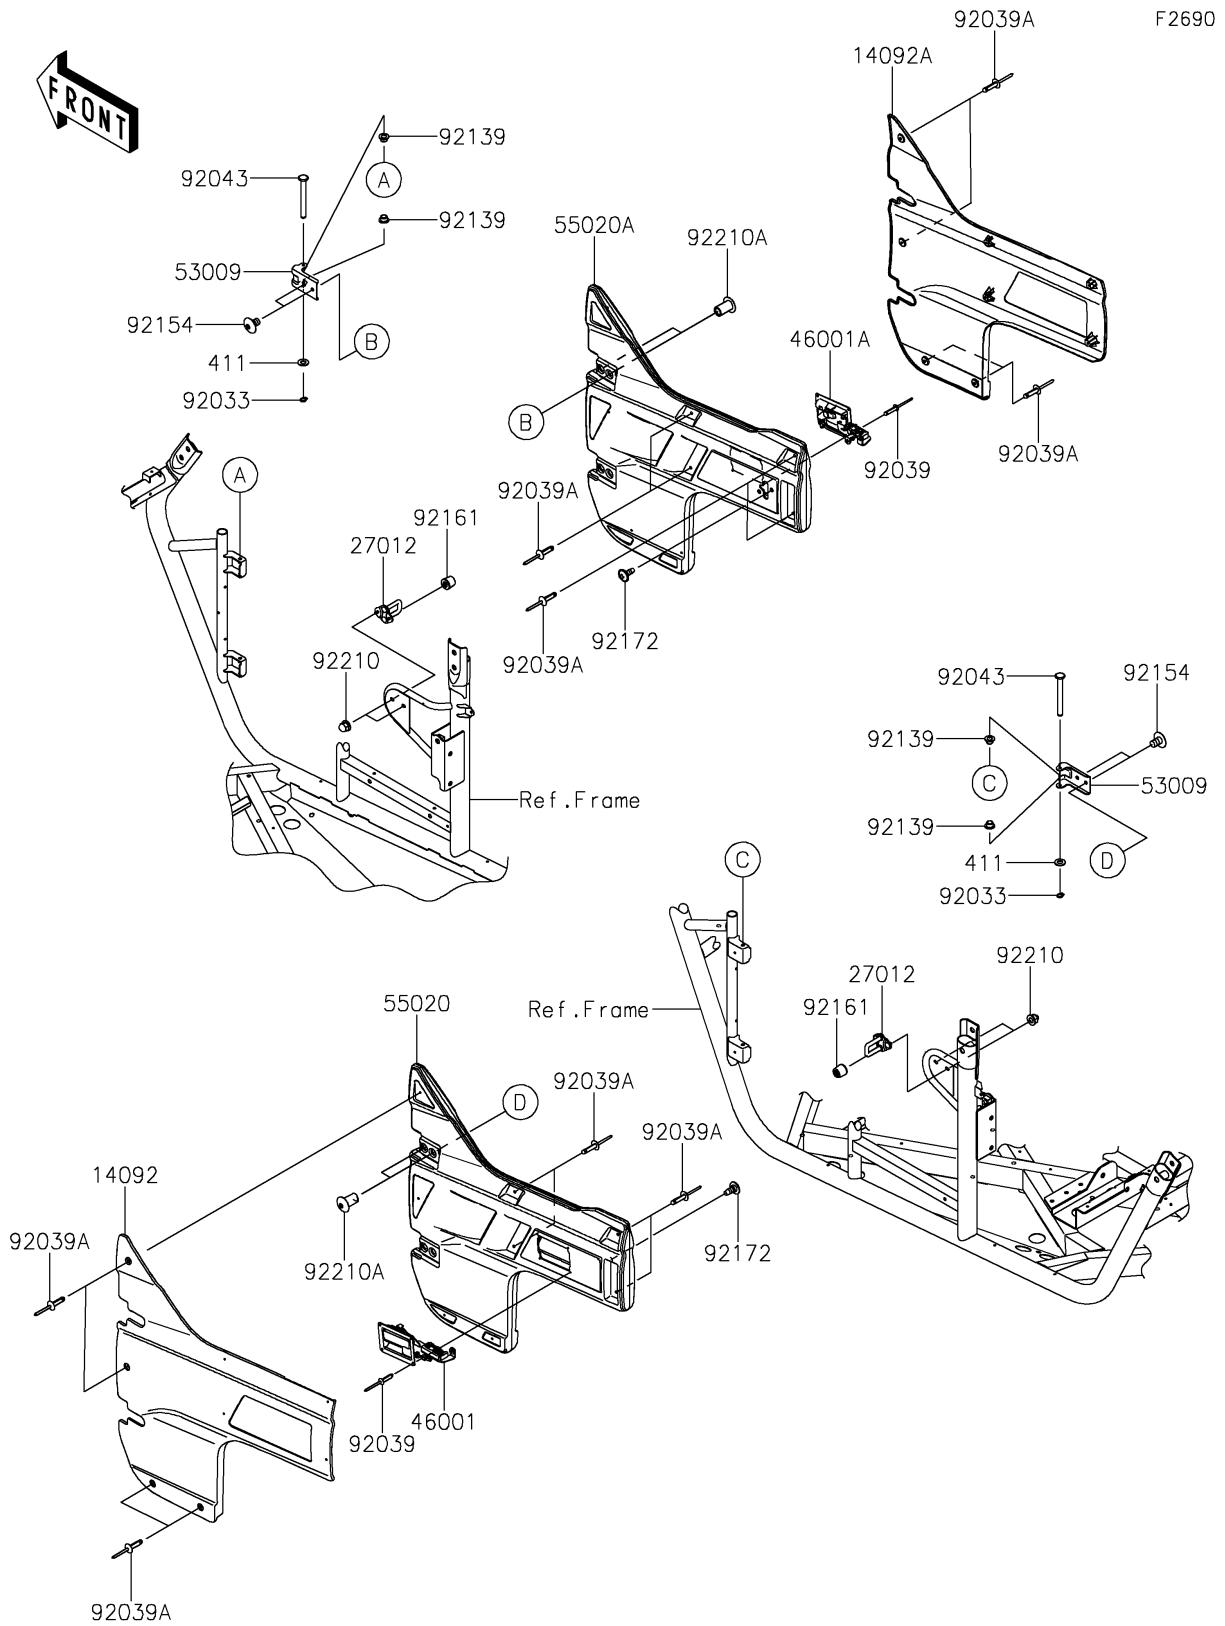

2022 Teryx[®] S

PARTS DIAGRAM

Door

2022 Teryx[®] S

PARTS LIST

Door

| ITEM NAME | PART NUMBER | QUANTITY |
|---|----------------|----------|
| COVER,SIDE GUARD,FR,LH,S.BLACK (Ref # 14092) | 14092-0748-839 | 1 |
| COVER,SIDE GUARD,FR,RH,S.BLACK (Ref # 14092A) | 14092-0749-839 | 1 |
| HOOK (Ref # 27012) | 27012-0705 | 2 |
| HANDLE-ASSY,SIDE GUARD,LH (Ref # 46001) | 46001-0556 | 1 |
| HANDLE-ASSY,SIDE GUARD,RH (Ref # 46001A) | 46001-0557 | 1 |
| HINGE (Ref # 53009) | 53009-0303 | 4 |
| GUARD,SIDE,FR,LH (Ref # 55020) | 55020-0737 | 1 |
| GUARD,SIDE,FR,RH (Ref # 55020A) | 55020-0738 | 1 |
| RING-SNAP (Ref # 92033) | 92033-0719 | 4 |
| RIVET,4.0X17.5 (Ref # 92039) | 92039-0703 | 8 |
| RIVET,5X23.3 (Ref # 92039A) | 92039-0769 | 16 |
| PIN,6X56 (Ref # 92043) | 92043-0743 | 4 |
| BUSHING,6X8X6 (Ref # 92139) | 92139-0709 | 8 |
| BOLT,TORX,8X13 (Ref # 92154) | 92154-1911 | 8 |
| DAMPER,9X28X24.3 (Ref # 92161) | 92161-1456 | 2 |
| SCREW,6X16 (Ref # 92172) | 92172-0711 | 4 |
| NUT,CAP,6MM (Ref # 92210) | 92210-0003 | 4 |
| NUT,TORX,8MM (Ref # 92210A) | 92210-1442 | 8 |
| WASHER-PLAIN,6MM (Ref # 411) | 411AB0600 | 4 |