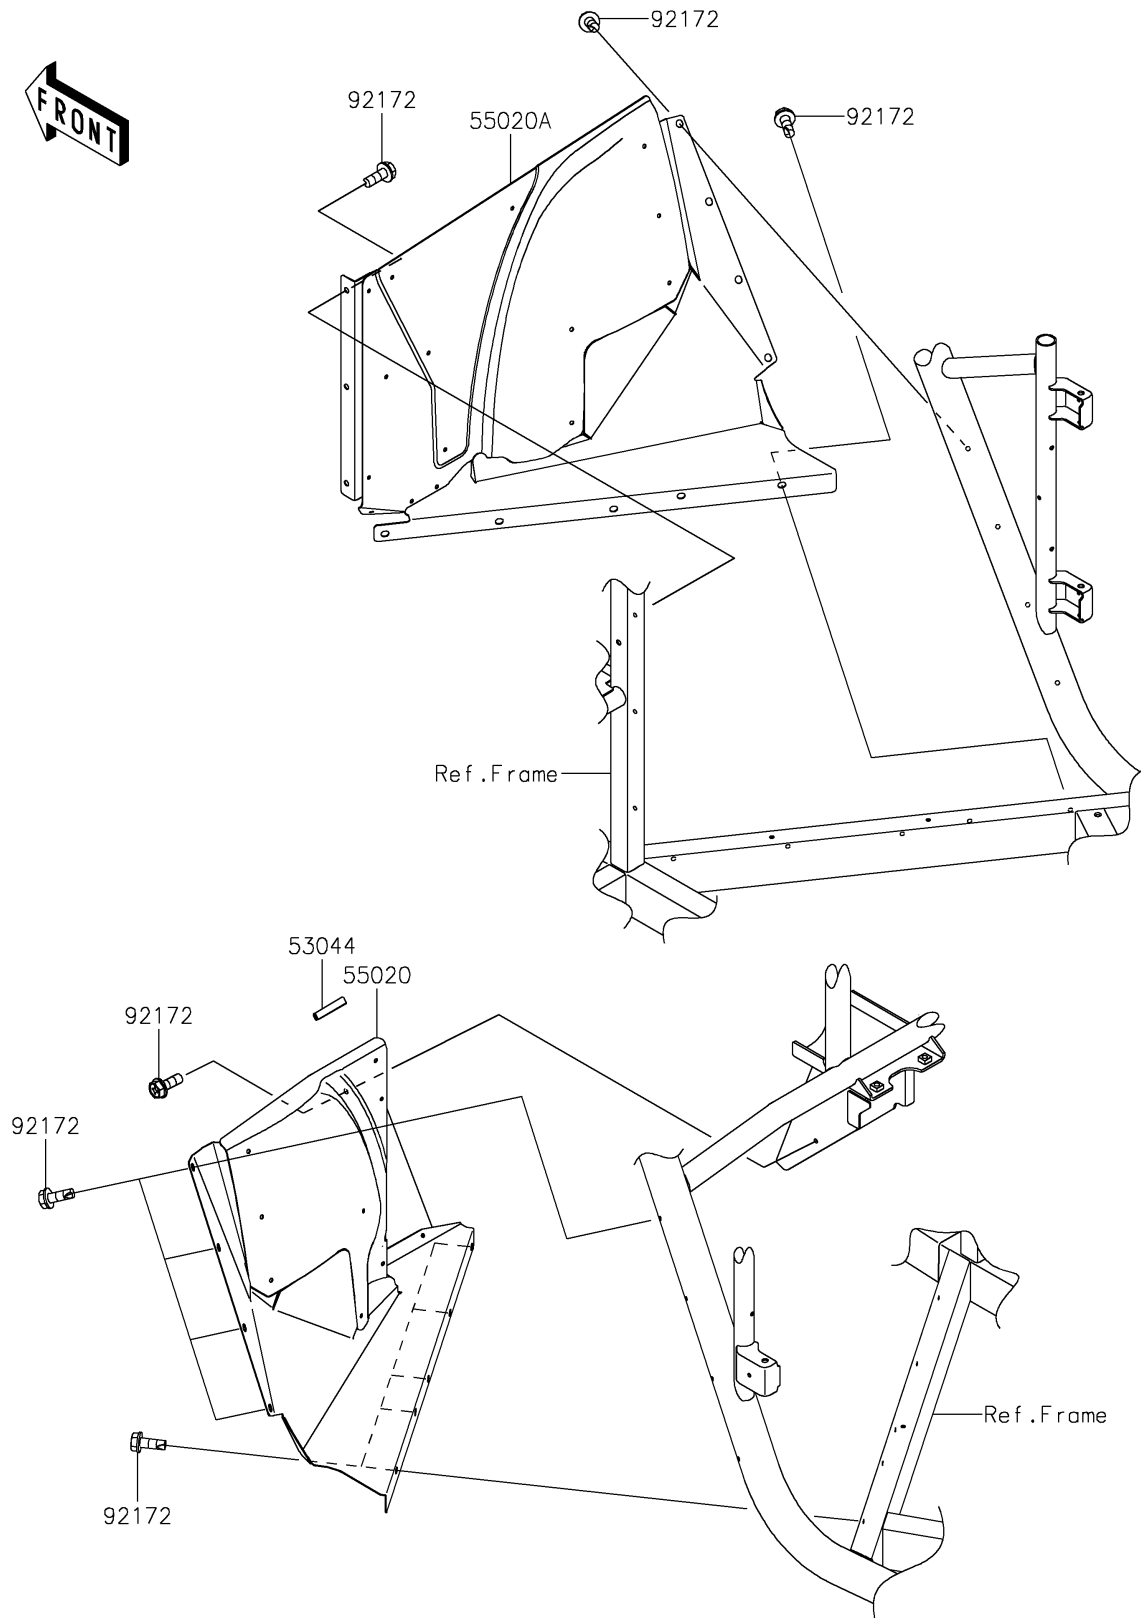

2022 Teryx[®] S

PARTS DIAGRAM

Guard(s)

F2680

2022 Teryx[®] S

PARTS LIST

Guard(s)

ITEM NAME	PART NUMBER	QUANTITY
TRIM,L=50 (Ref # 53044)	53044-0699	1
GUARD,1PIECE,LH (Ref # 55020)	55020-2167	1
GUARD,1PIECE,RH (Ref # 55020A)	55020-2168	1
SCREW,TAPPING,6X16 (Ref # 92172)	92172-1388	22