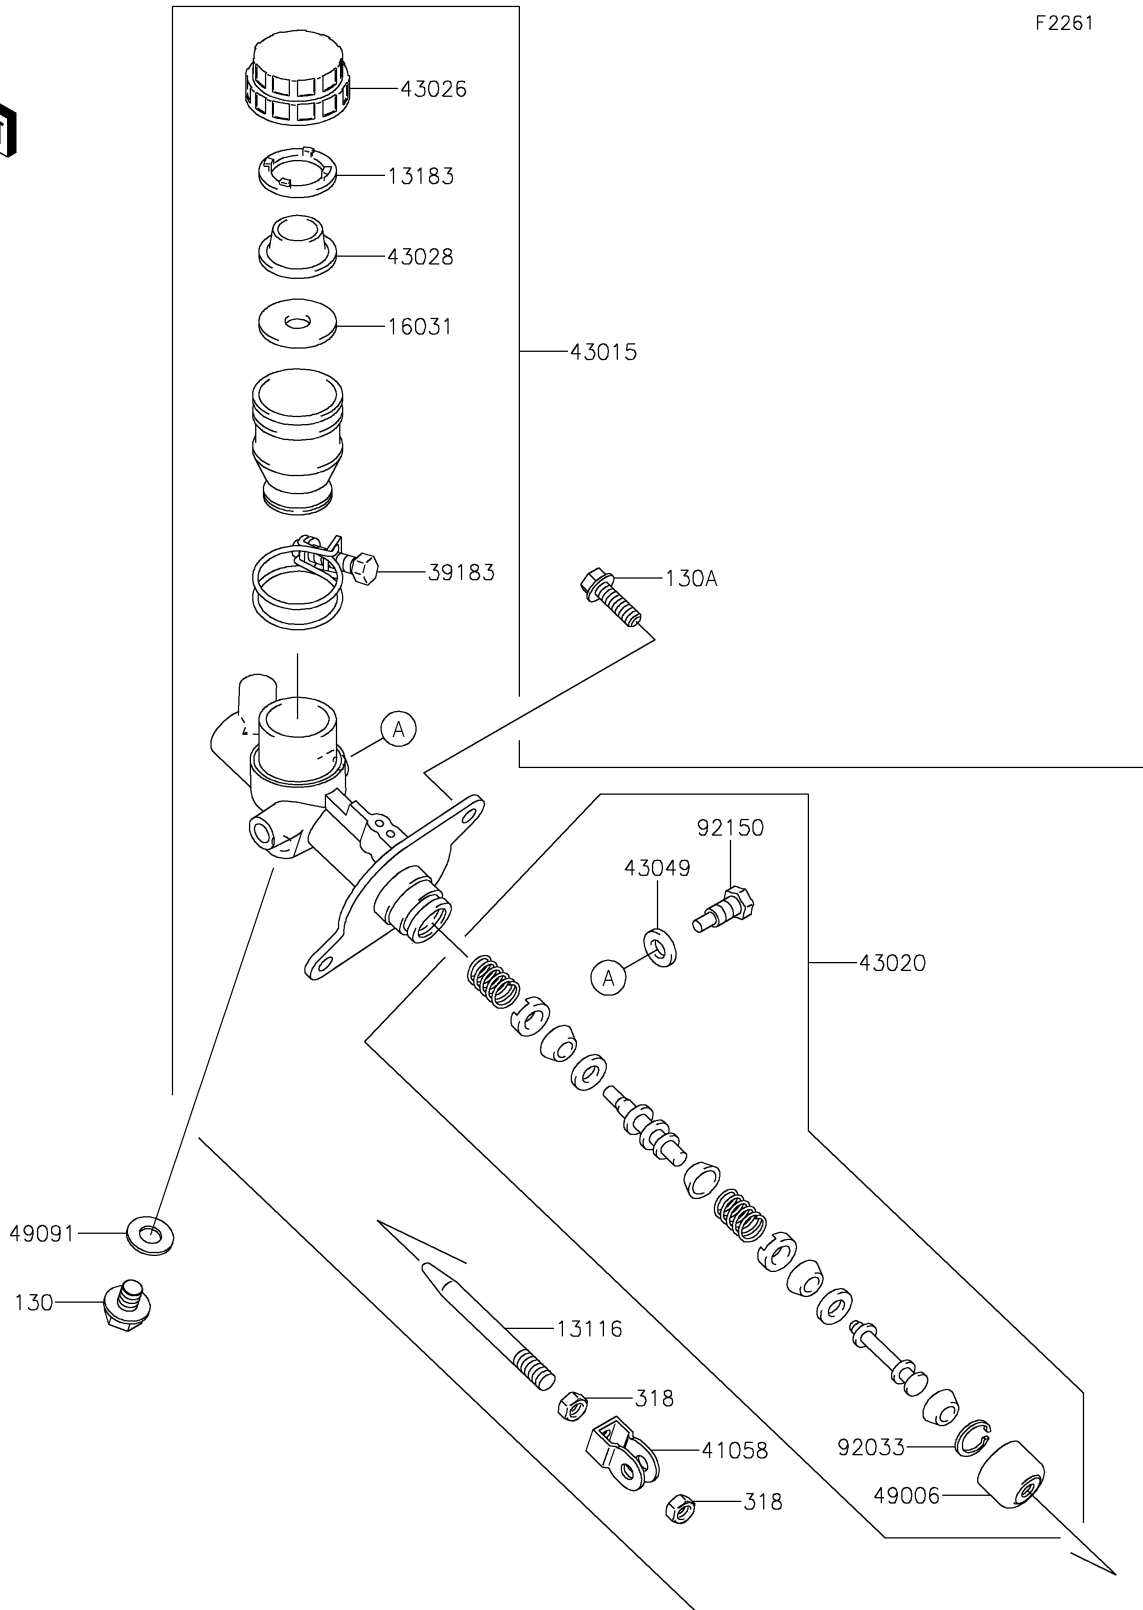

2024 TERYX® S LE

PARTS DIAGRAM

Master Cylinder

F2261

2024 TERYX[®] S LE

PARTS LIST

Master Cylinder

ITEM NAME

PART NUMBER

QUANTITY
