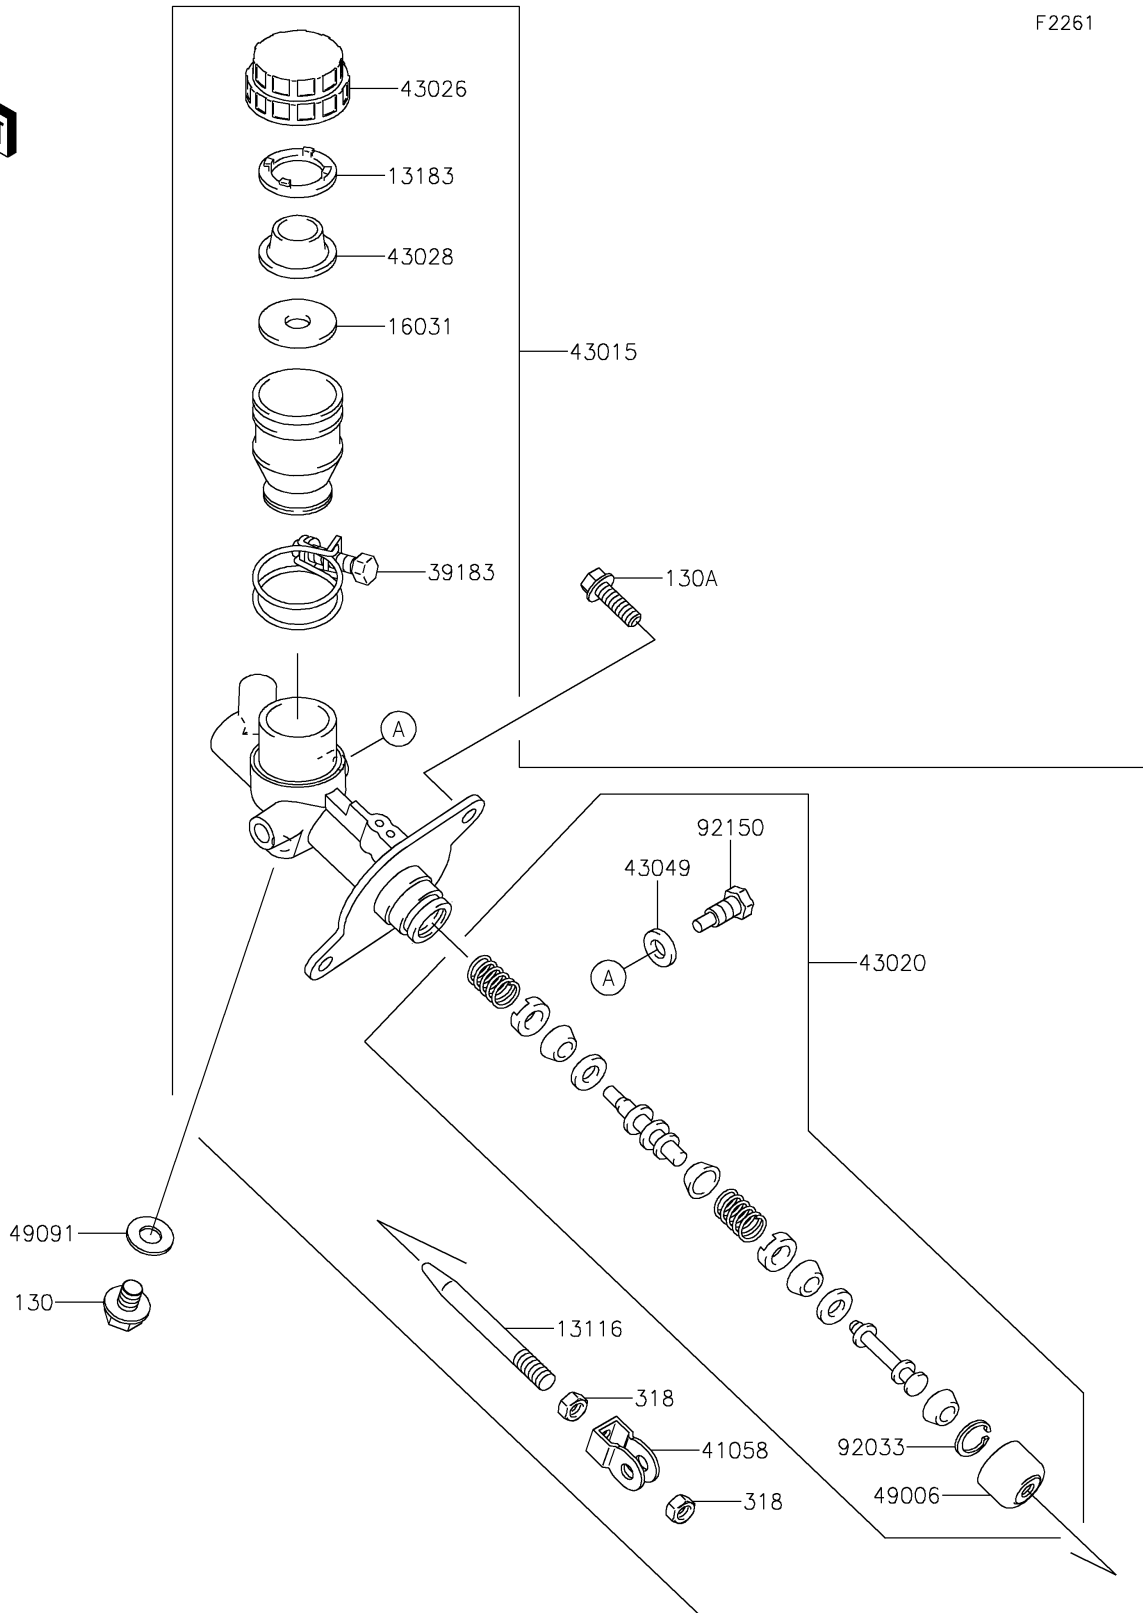

2024 TERYX® S LE

PARTS DIAGRAM

Master Cylinder

F2261

2024 TERYX[®] S LE

PARTS LIST

Master Cylinder

ITEM NAME

PART NUMBER

QUANTITY
