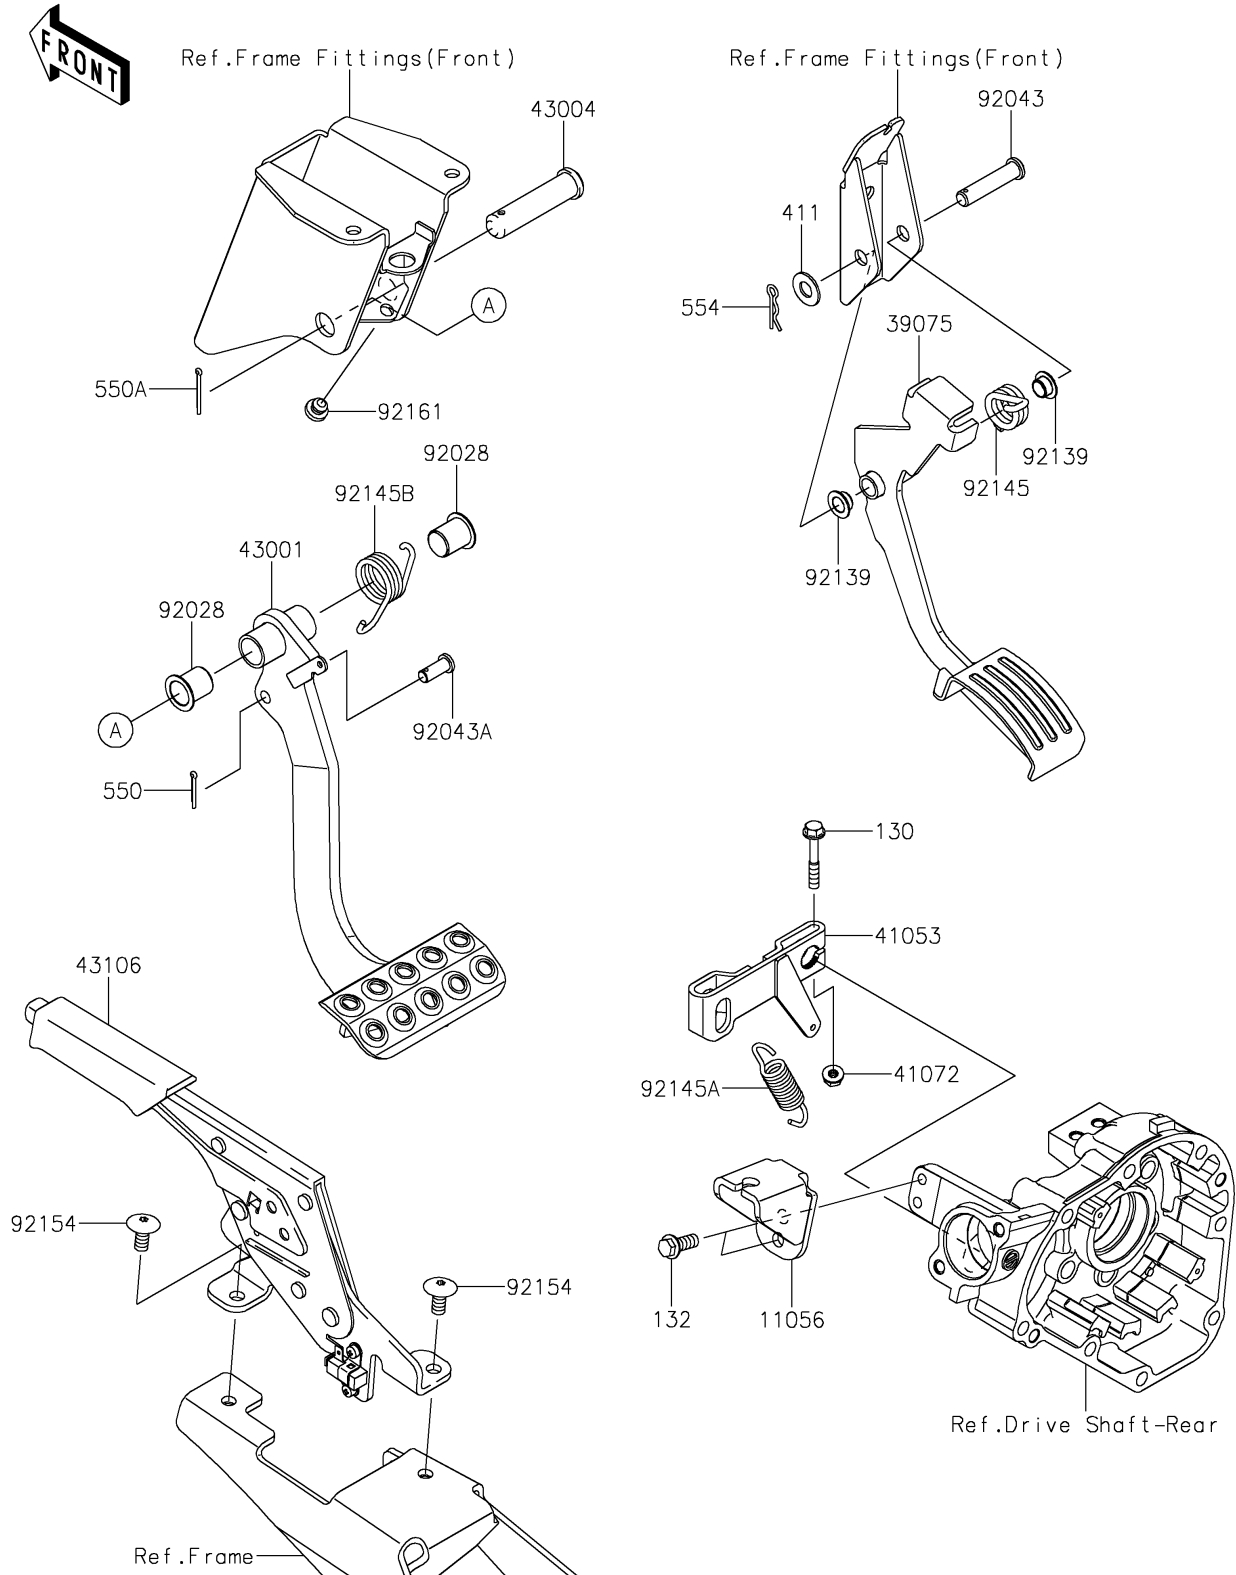

## PARTS DIAGRAM

### Brake Pedal/Throttle Lever

F2260

## PARTS LIST

### Brake Pedal/Throttle Lever

**Kawasaki**

Let the Good Times Roll®

**ITEM NAME**

**PART NUMBER**

**QUANTITY**

---