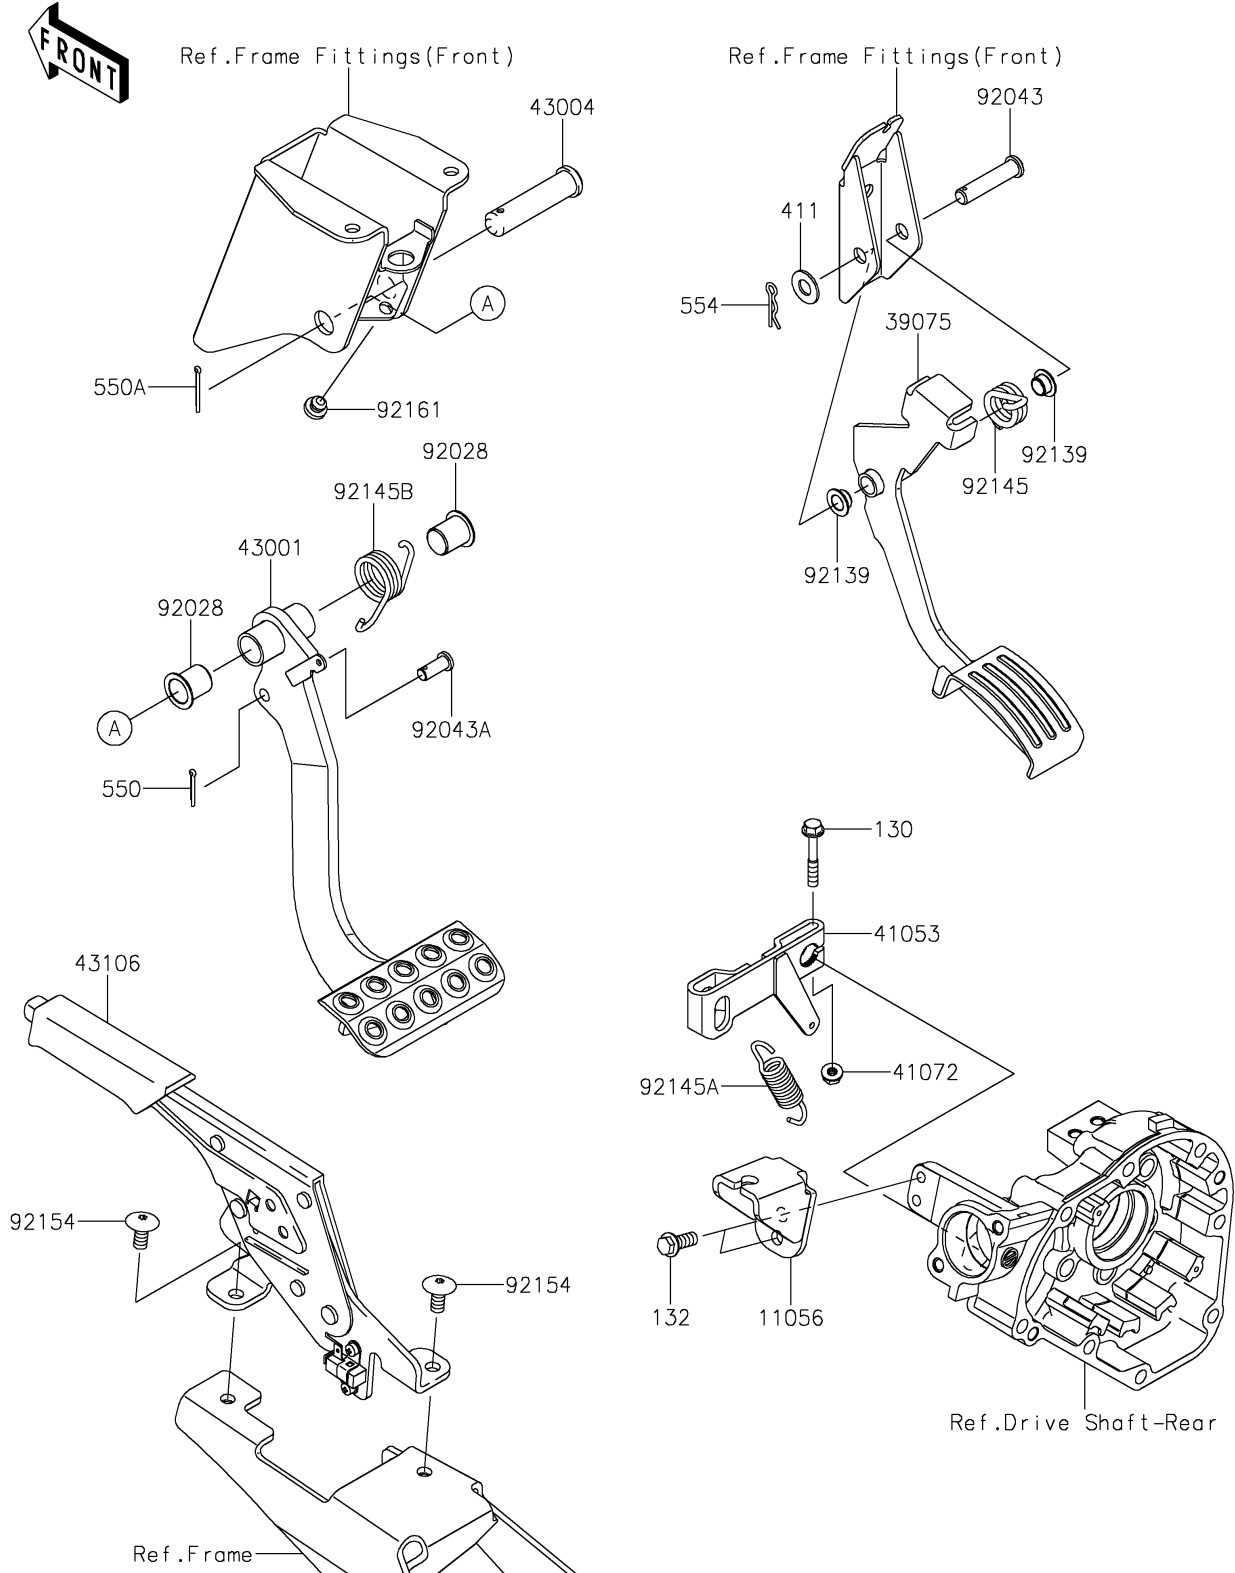

2025 TERYX® S LE

PARTS DIAGRAM

Brake Pedal/Throttle Lever

F2260

2025 TERYX[®] S LE

PARTS LIST

Brake Pedal/Throttle Lever

ITEM NAME

PART NUMBER

QUANTITY
