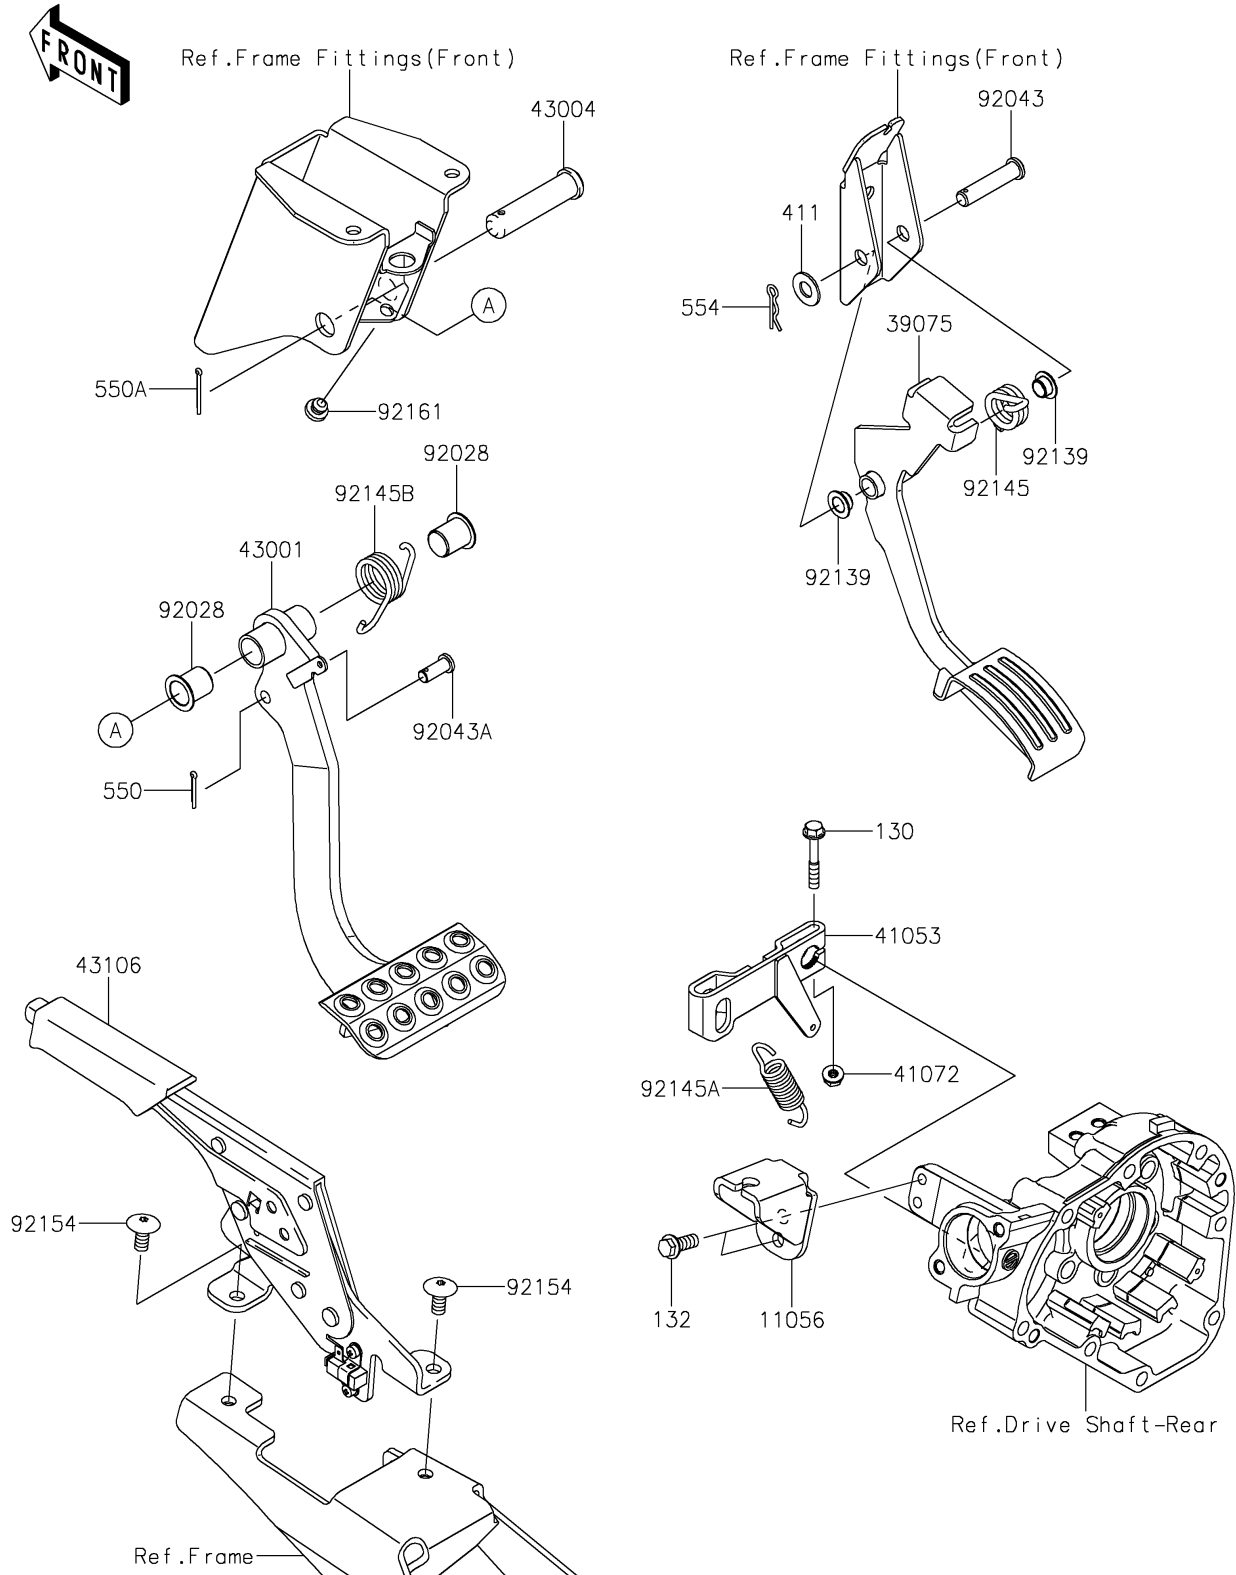

2024 TERYX® S LE

PARTS DIAGRAM

Brake Pedal/Throttle Lever

F2260

2024 TERYX[®] S LE

PARTS LIST

Brake Pedal/Throttle Lever

ITEM NAME

PART NUMBER

QUANTITY
