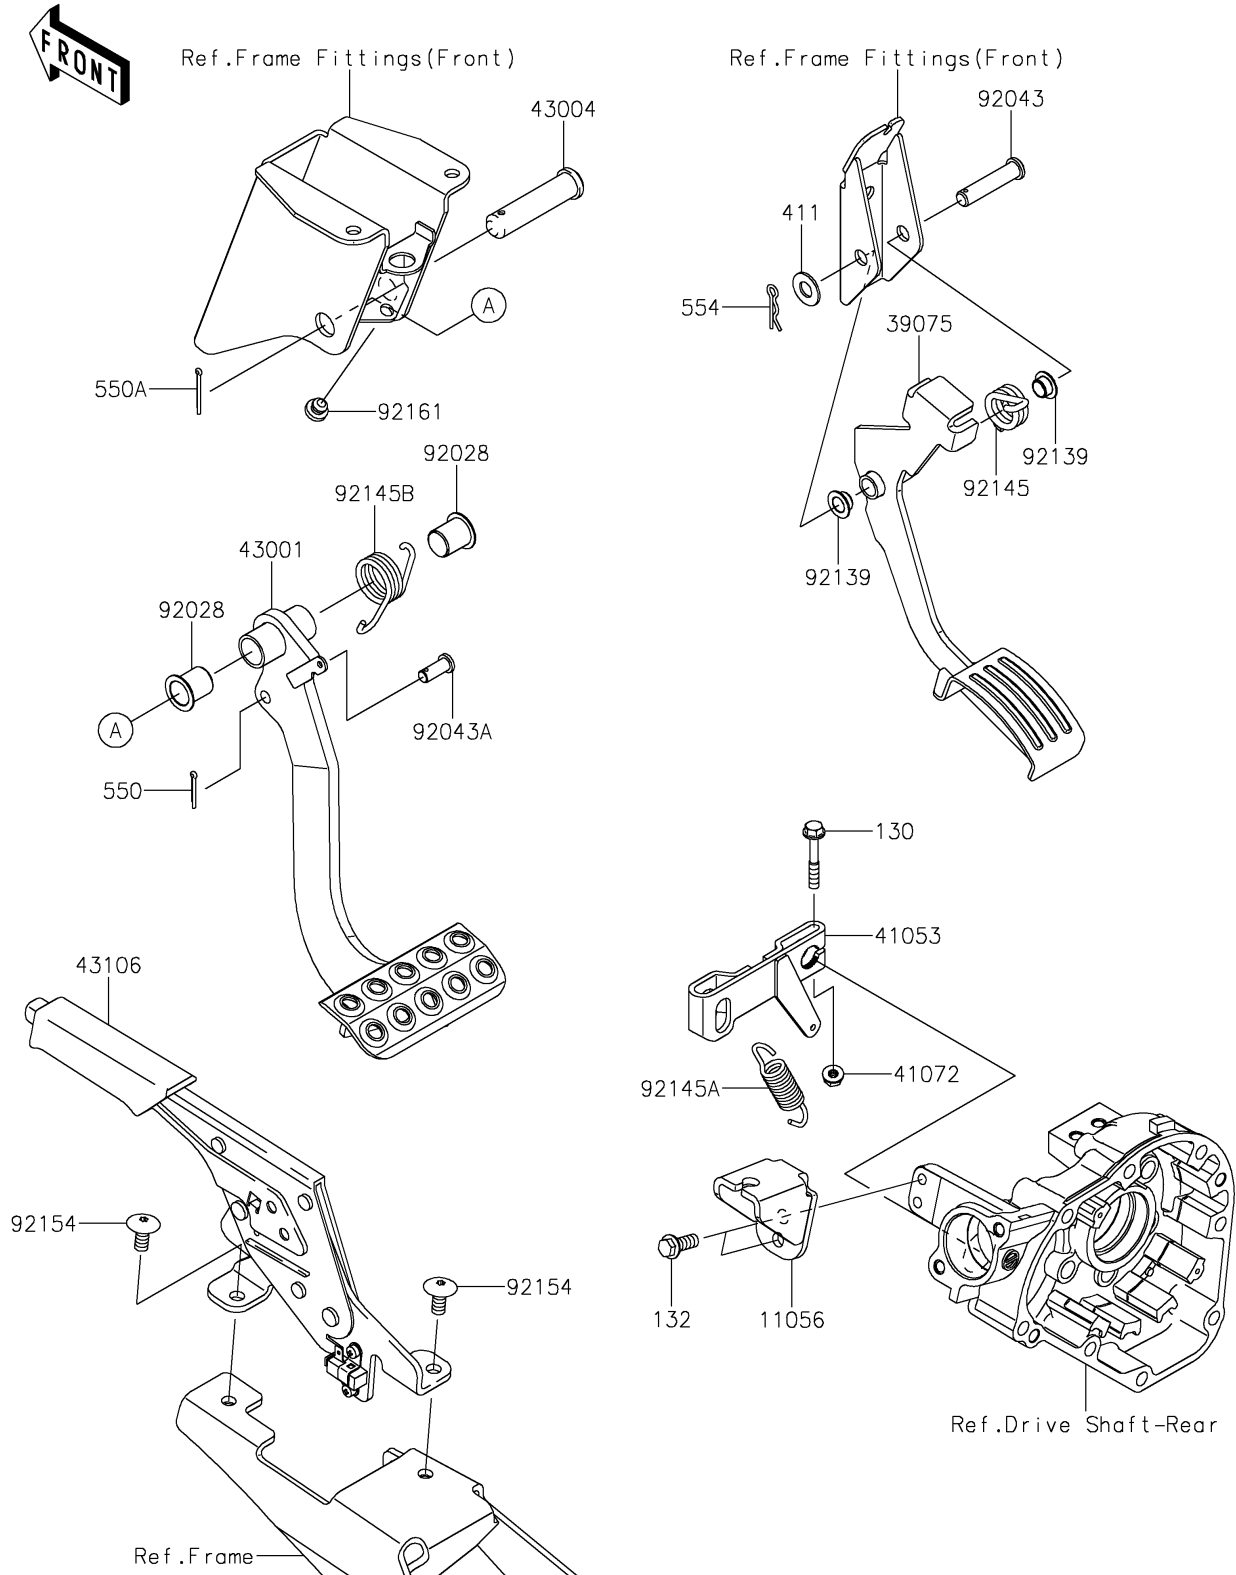

2023 TERYX® S LE

PARTS DIAGRAM

Brake Pedal/Throttle Lever

F2260

2023 TERYX[®] S LE

PARTS LIST

Brake Pedal/Throttle Lever

ITEM NAME

PART NUMBER

QUANTITY
