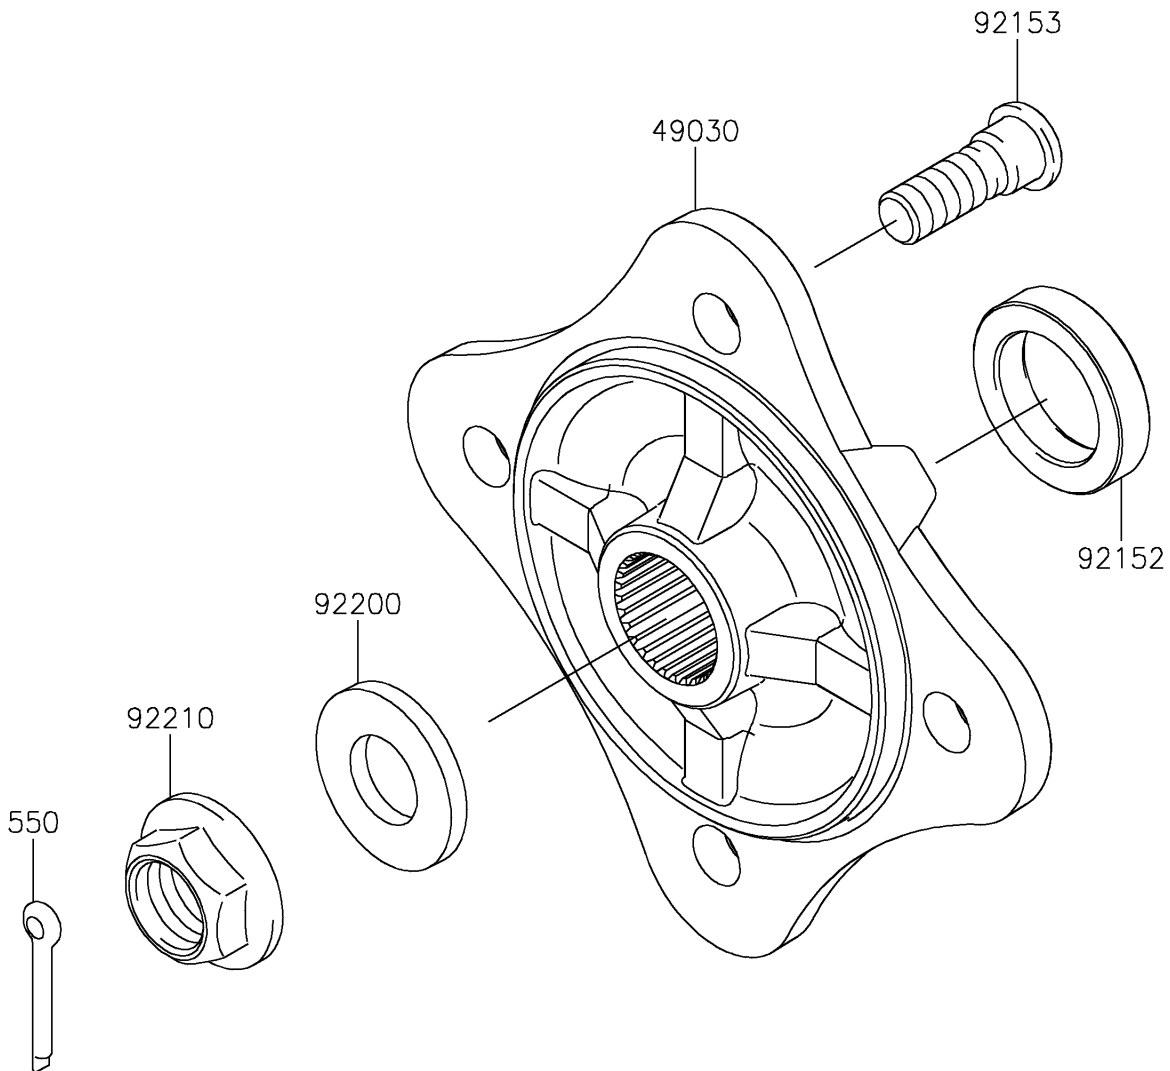

2024 TERYX[®] S LE

PARTS DIAGRAM

Rear Hubs/Brakes

F2240

2024 TERYX® S LE

PARTS LIST

Rear Hubs/Brakes

ITEM NAME

PART NUMBER

QUANTITY
