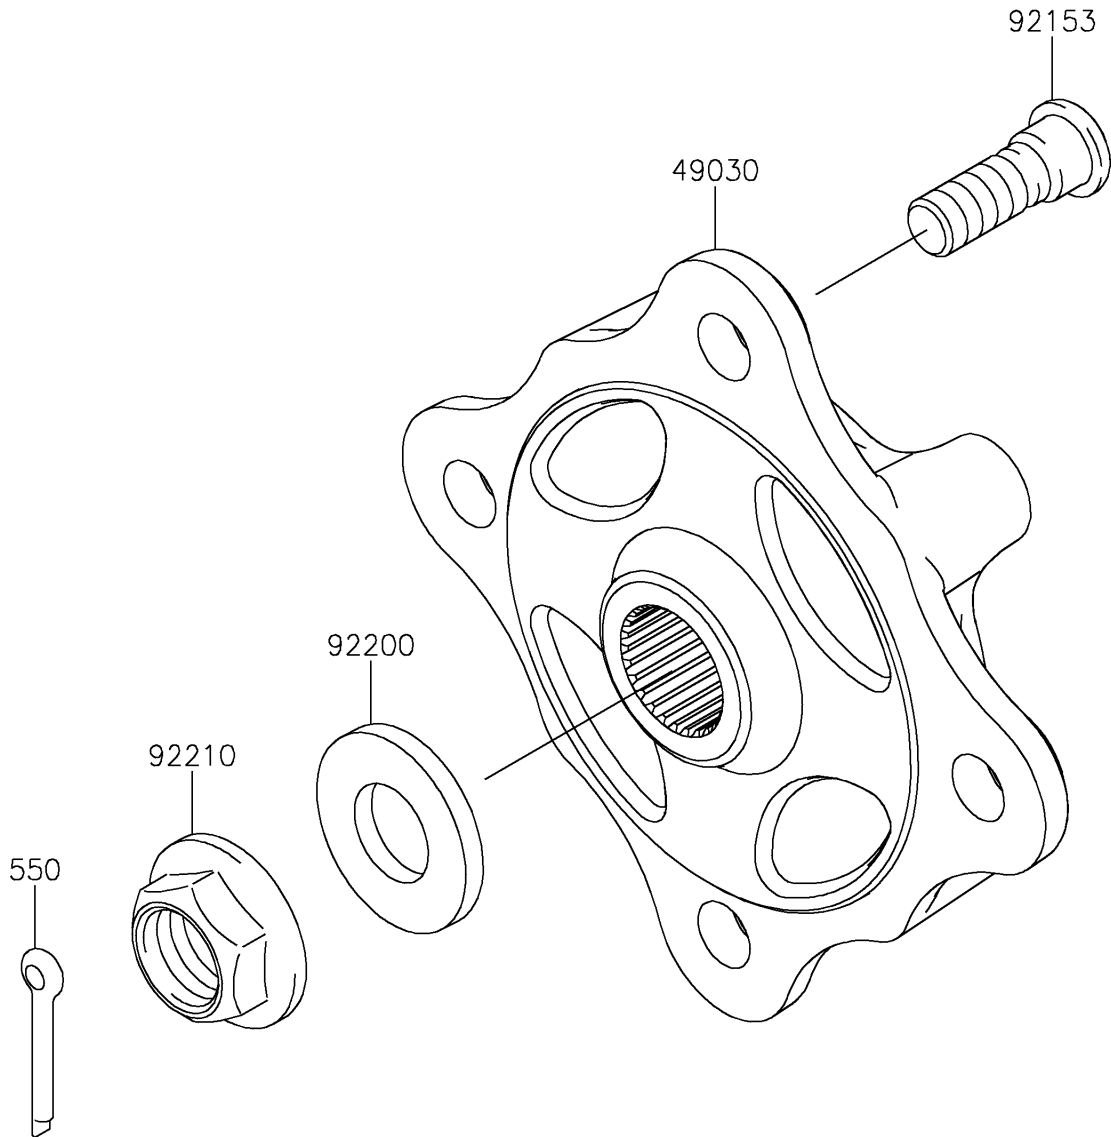

2024 TERYX® S LE

PARTS DIAGRAM

Front Hubs/Brakes

F2230

2024 TERYX[®] S LE

PARTS LIST

Front Hubs/Brakes

ITEM NAME

PART NUMBER

QUANTITY
