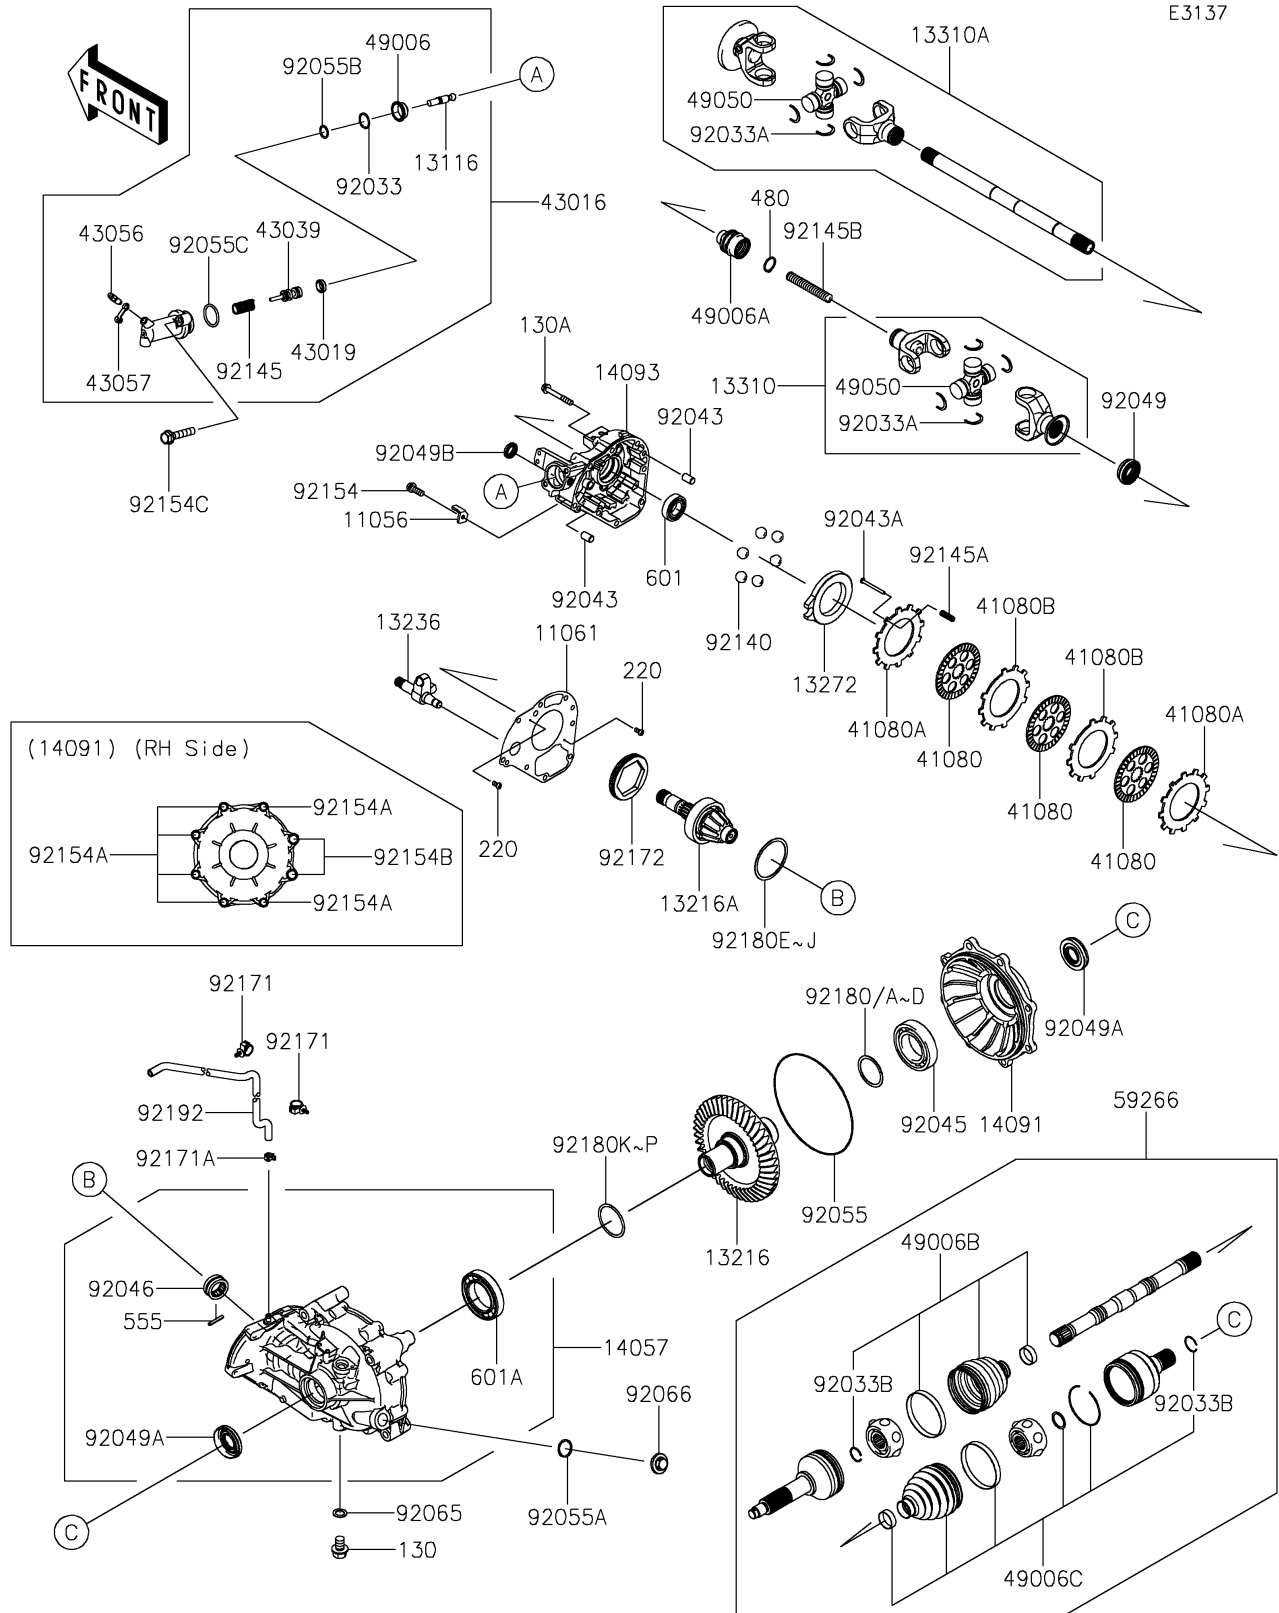

2024 TERYX® S LE

PARTS DIAGRAM

Drive Shaft-Rear

2024 TERYX[®] S LE

PARTS LIST

Drive Shaft-Rear

ITEM NAME

PART NUMBER

QUANTITY
