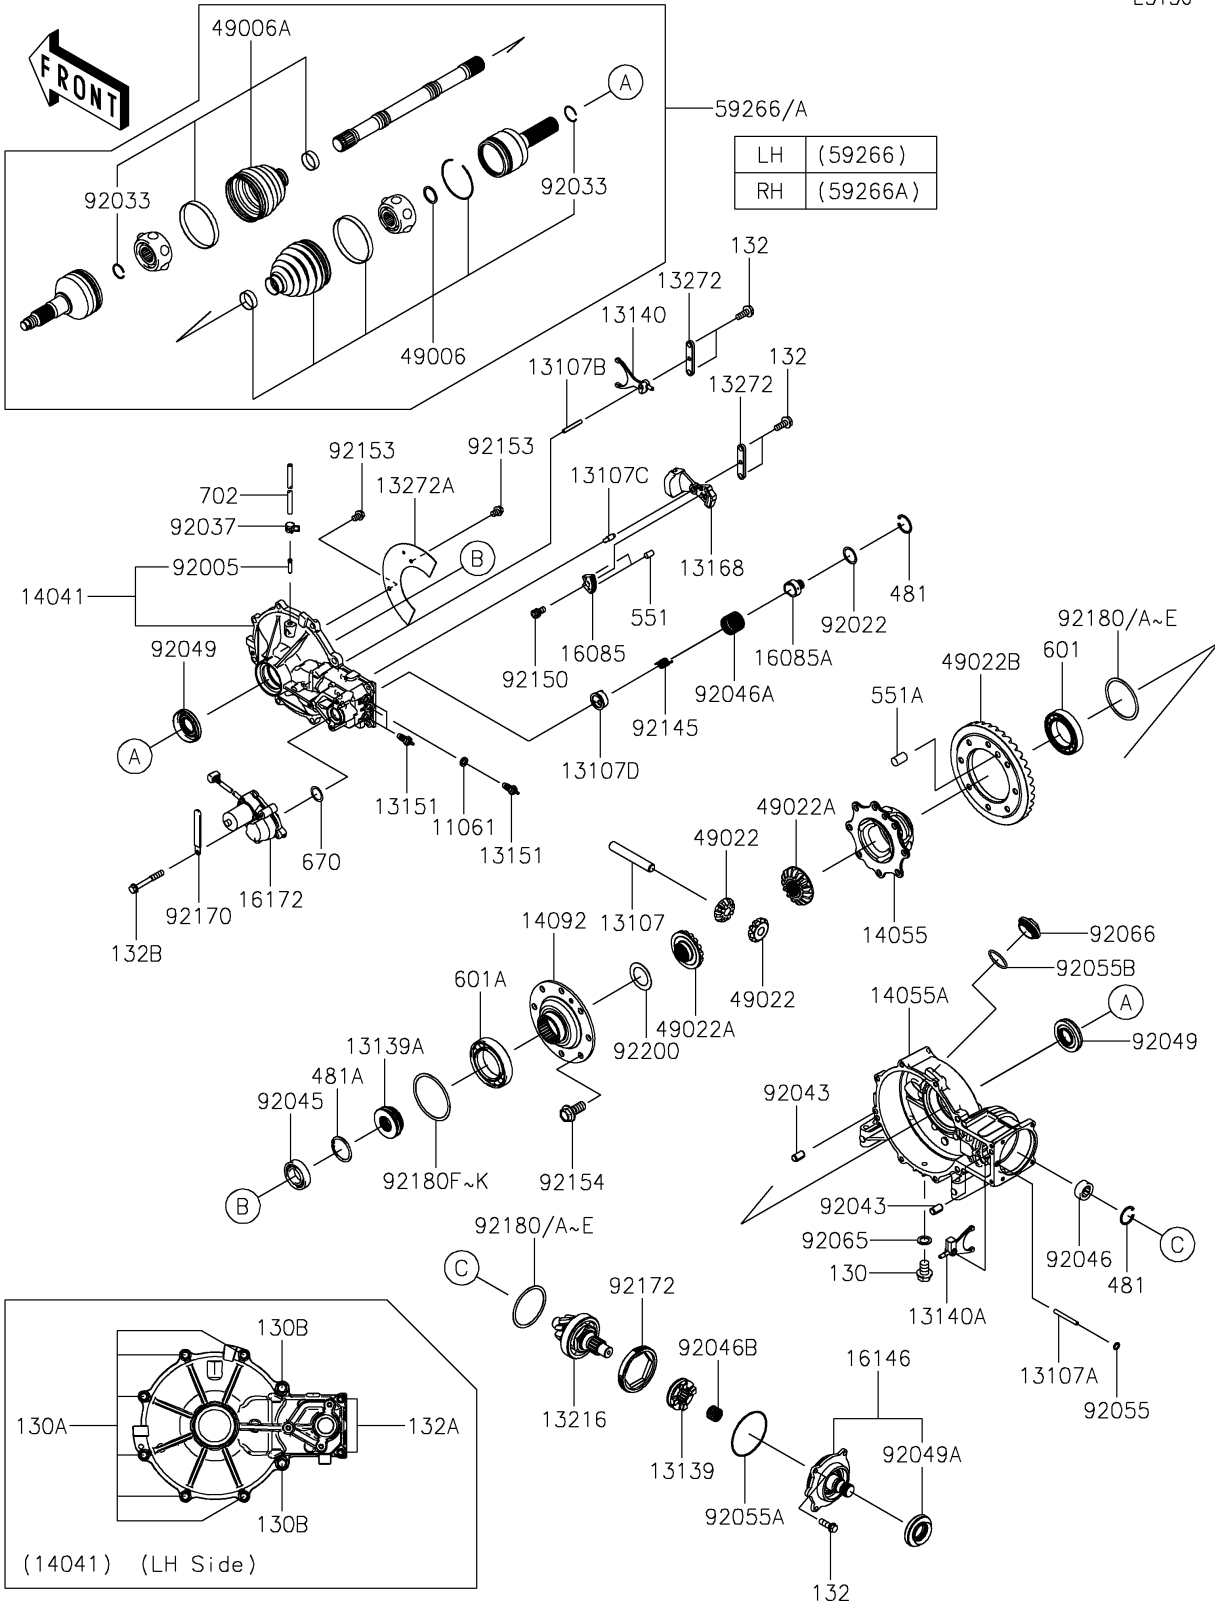

2022 Teryx[®] S

PARTS DIAGRAM

Drive Shaft-Front

E3136

2022 Teryx[®] S

PARTS LIST

Drive Shaft-Front

ITEM NAME

PART NUMBER

QUANTITY
