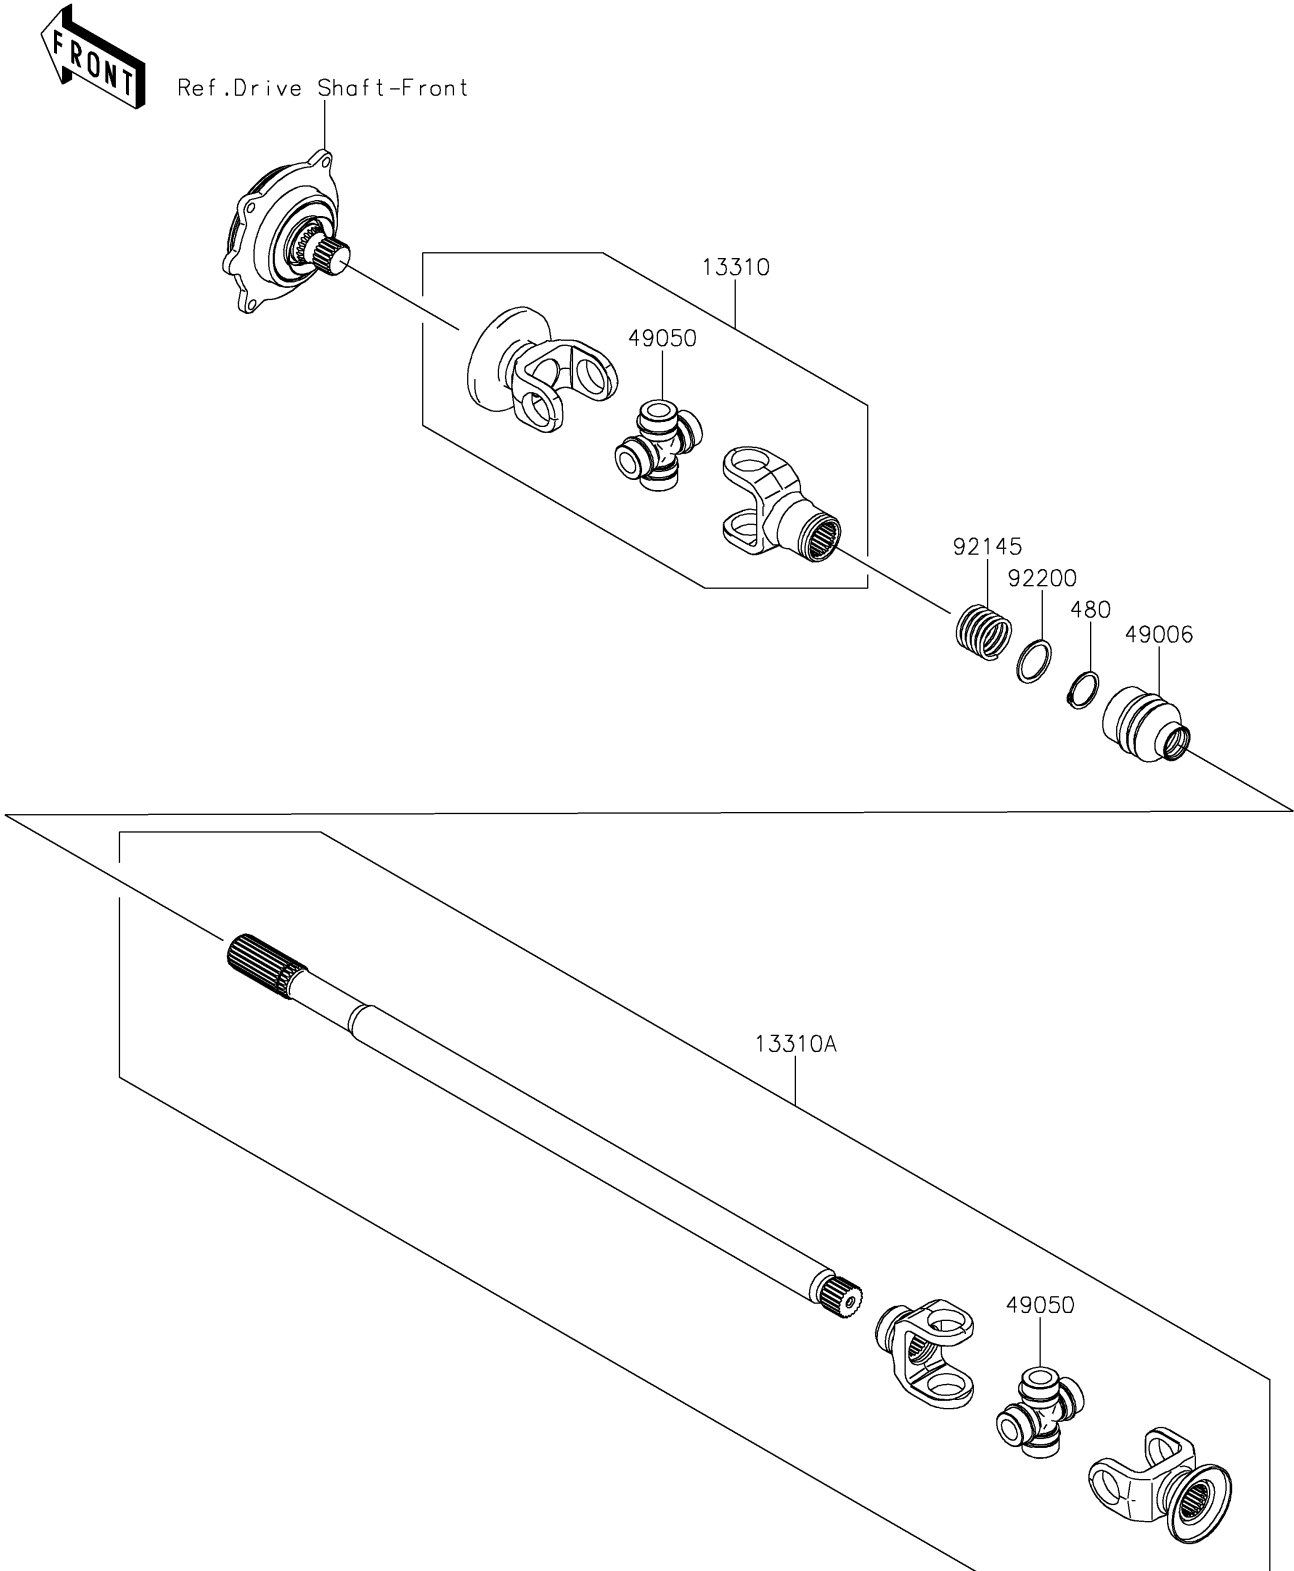

2025 Teryx S

PARTS DIAGRAM

Drive Shaft-Propeller

E3135

2025 Teryx S

PARTS LIST

Drive Shaft-Propeller

ITEM NAME

PART NUMBER

QUANTITY
