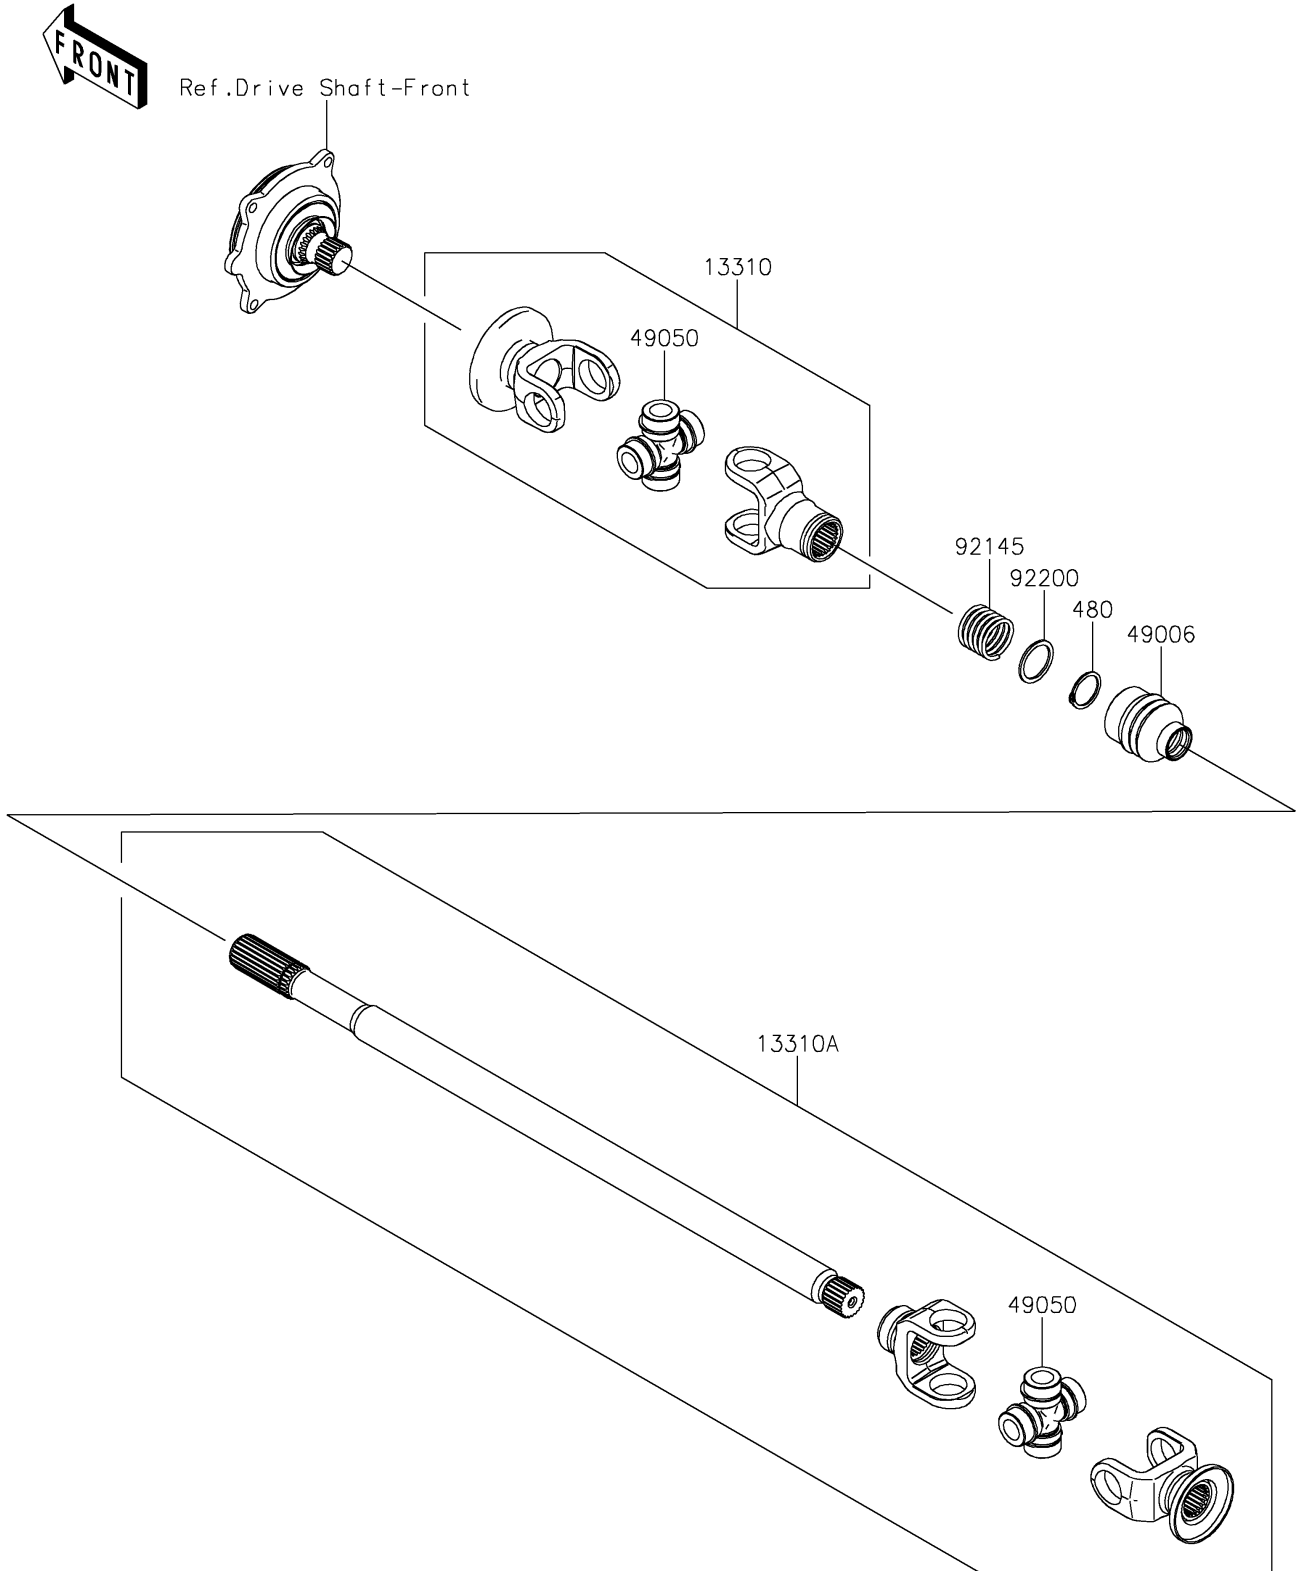

2023 TERYX[®] S LE

PARTS DIAGRAM

Drive Shaft-Propeller

E3135

2023 TERYX® S LE

PARTS LIST

Drive Shaft-Propeller

ITEM NAME

PART NUMBER

QUANTITY
