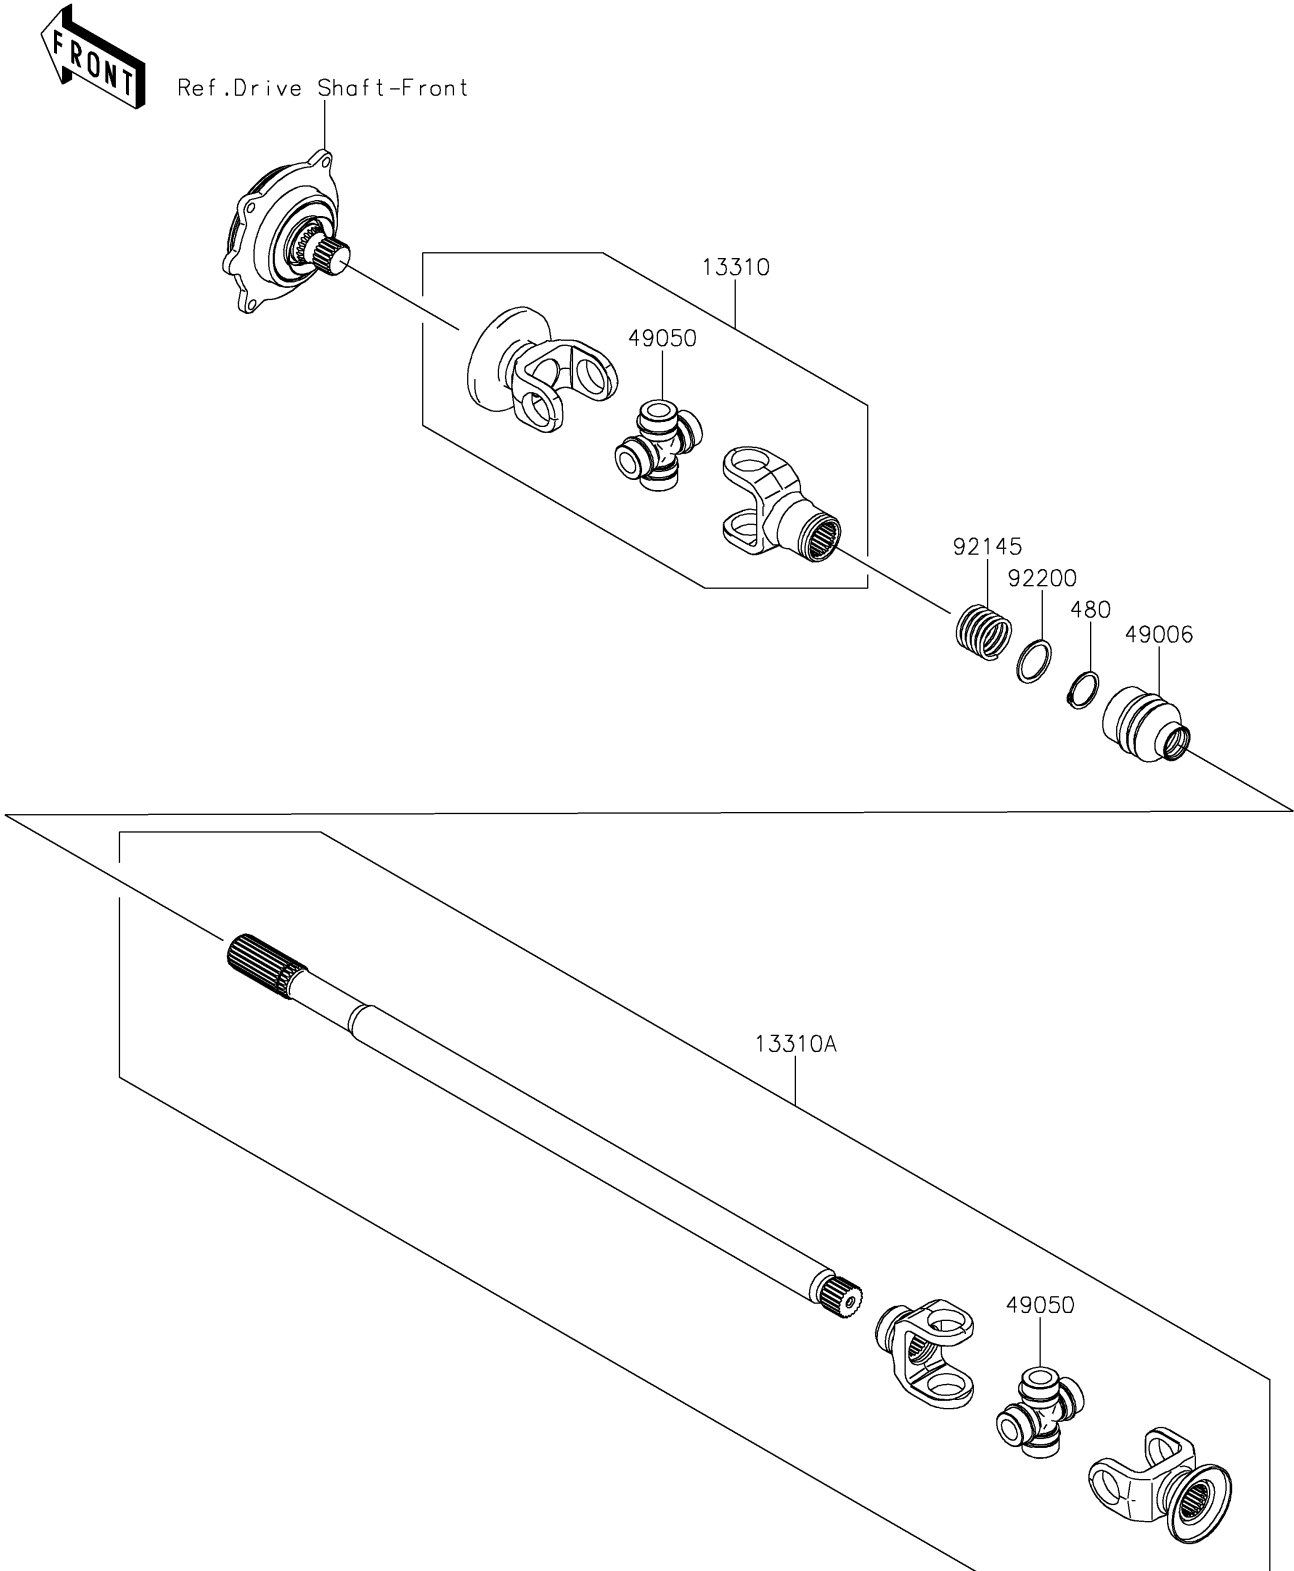

2023 Teryx S

PARTS DIAGRAM

Drive Shaft-Propeller

E3135

2023 Teryx S

PARTS LIST

Drive Shaft-Propeller

ITEM NAME

PART NUMBER

QUANTITY
