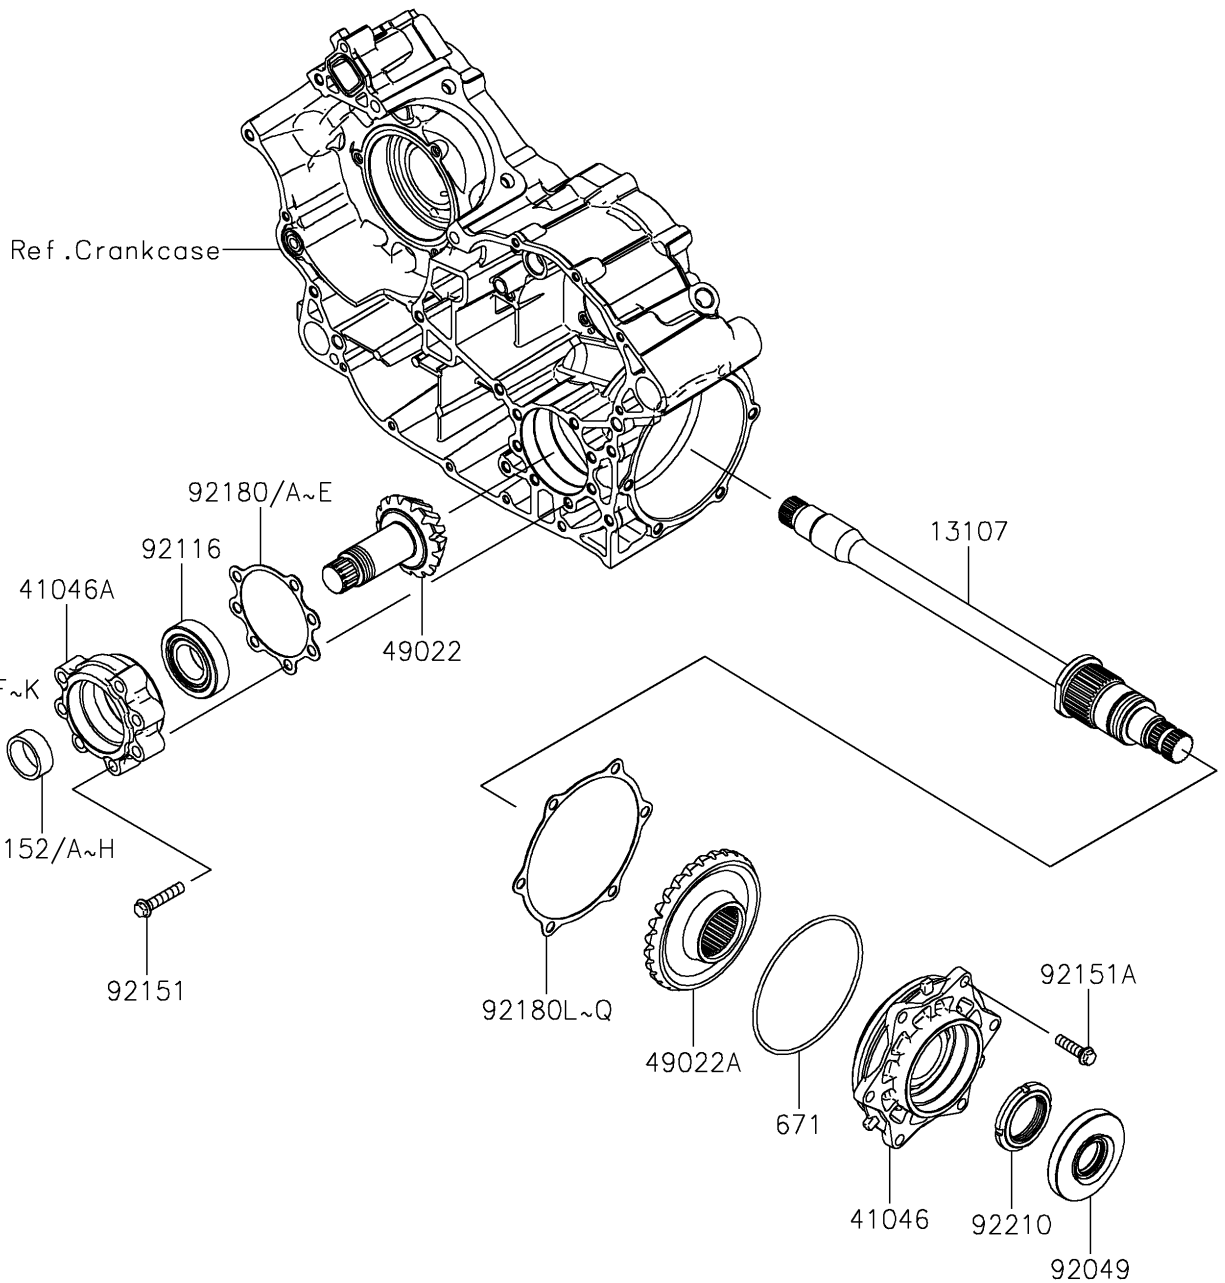

2025 Teryx S

PARTS DIAGRAM

Front Bevel Gear

E3131

2025 Teryx S

PARTS LIST

Front Bevel Gear

Kawasaki

Let the Good Times Roll®

ITEM NAME

PART NUMBER

QUANTITY
