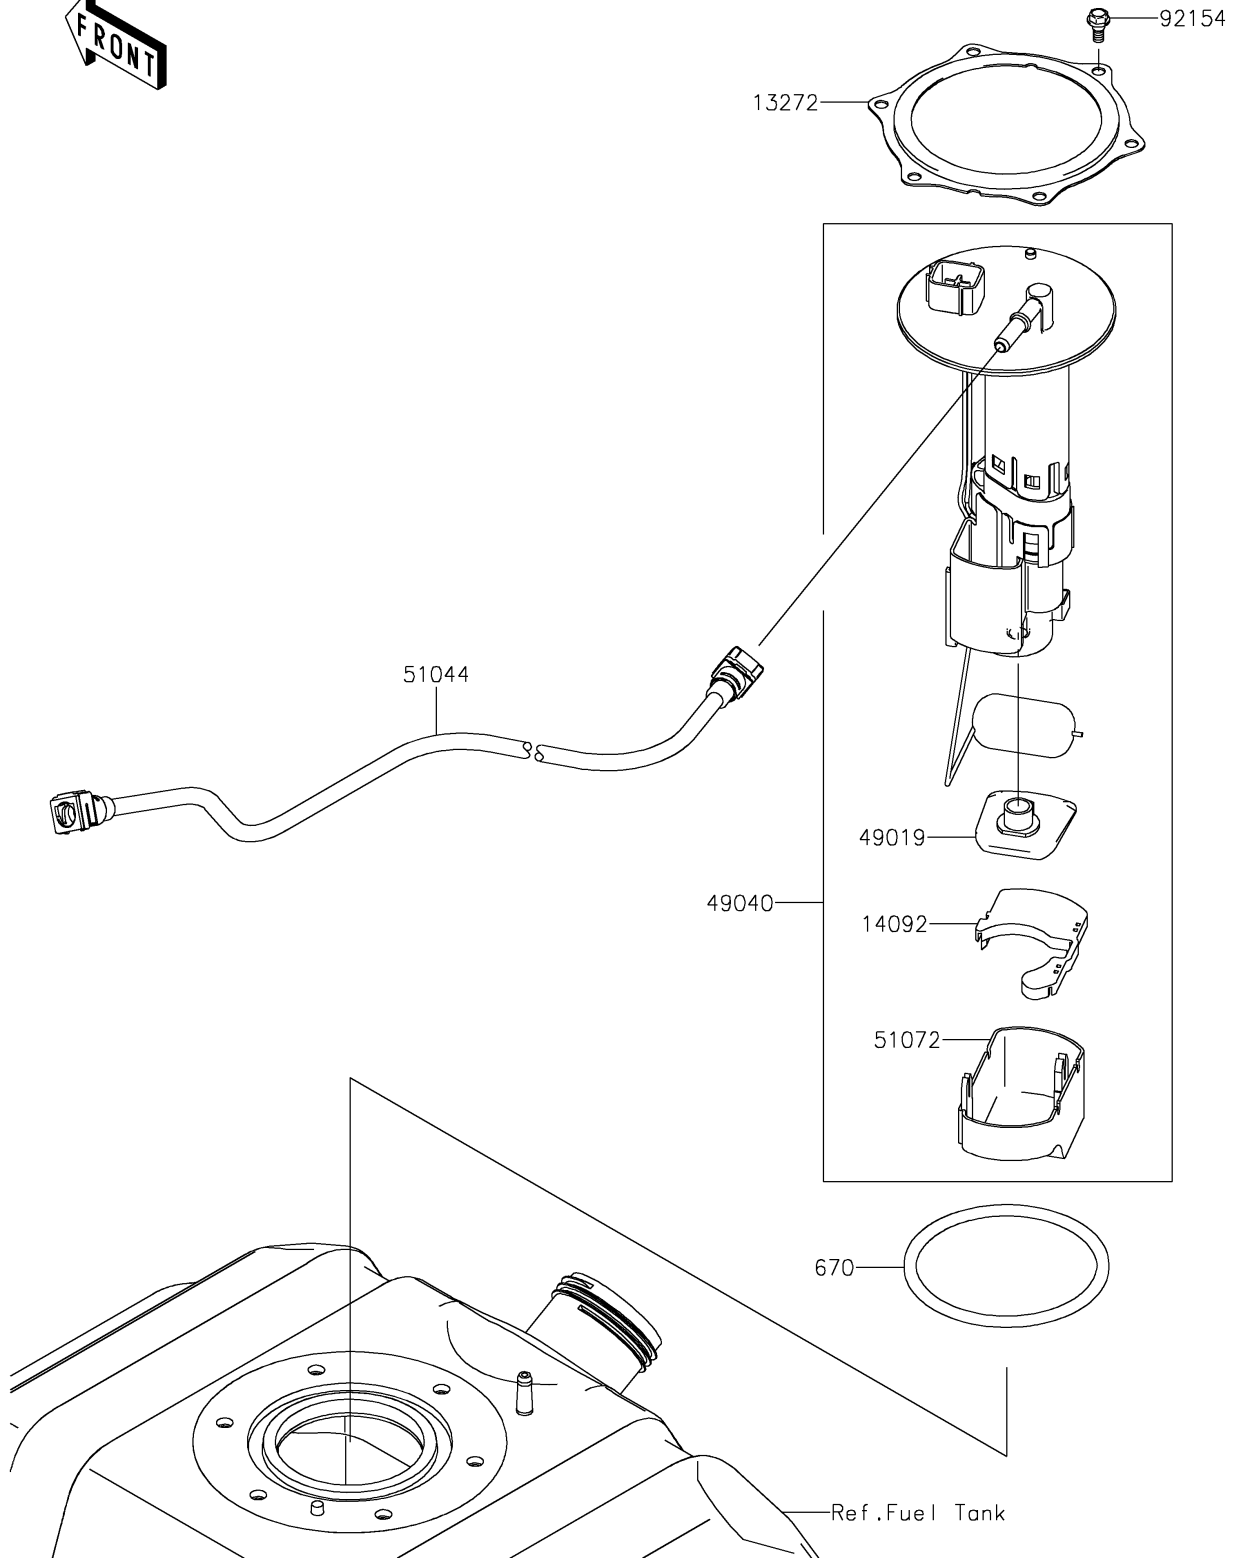

2025 Teryx S

PARTS DIAGRAM

Fuel Pump

E1520

2025 Teryx S

PARTS LIST

Fuel Pump

ITEM NAME

PART NUMBER

QUANTITY
