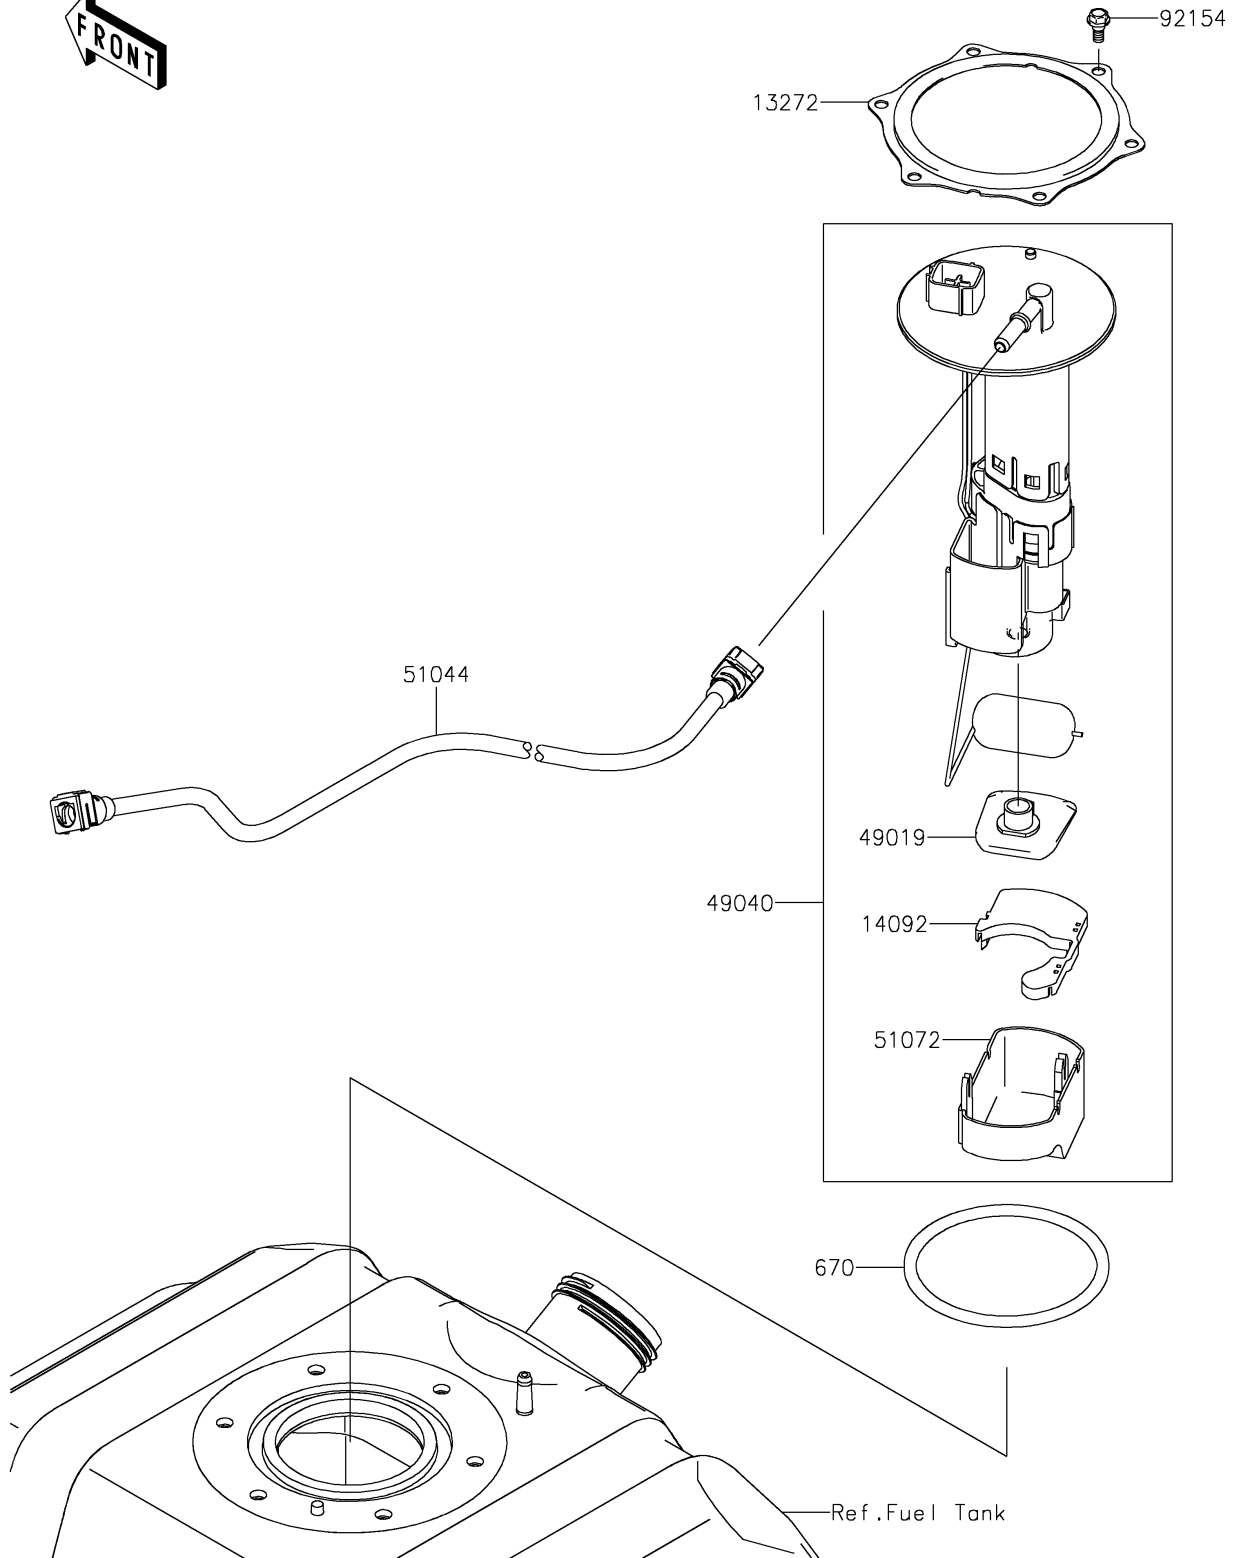

2025 TERYX[®] S LE

PARTS DIAGRAM

Fuel Pump

E1520

2025 TERYX[®] S LE

PARTS LIST

Fuel Pump

ITEM NAME

PART NUMBER

QUANTITY
