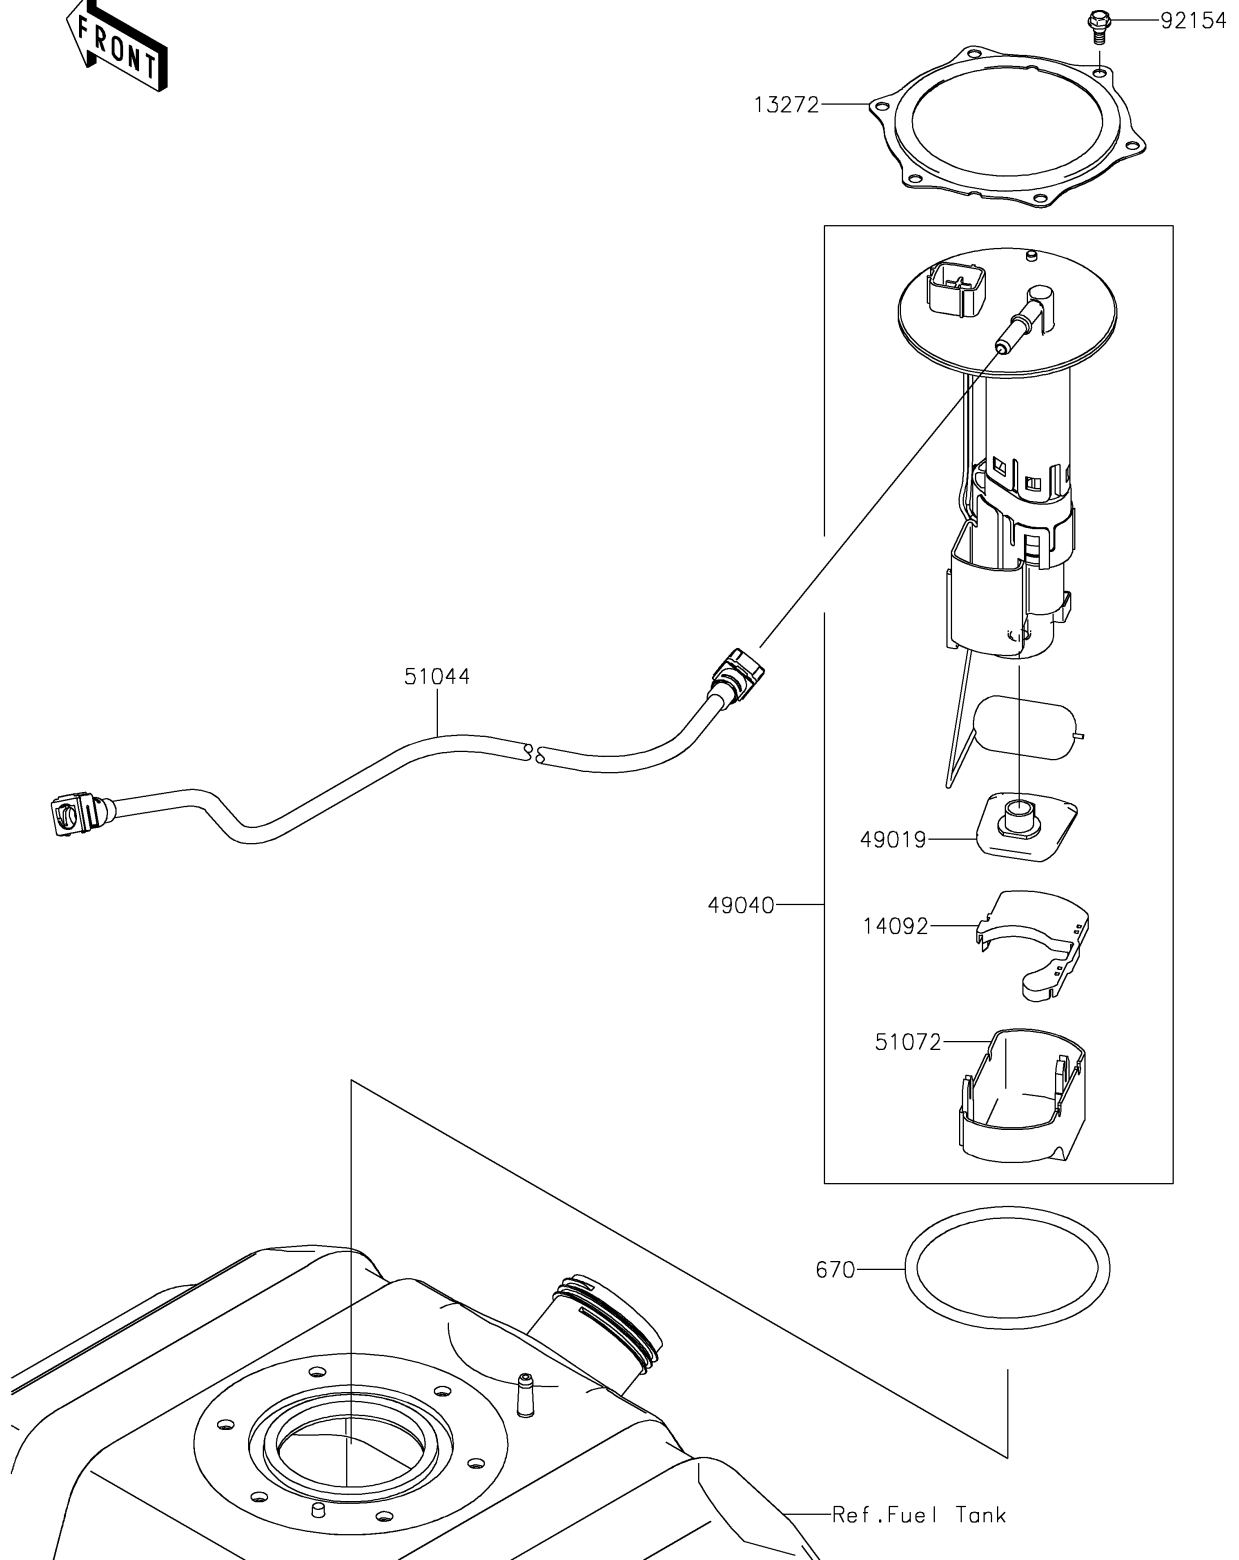

2022 Teryx[®] S

PARTS DIAGRAM

Fuel Pump

E1520

2022 Teryx[®] S

PARTS LIST

Fuel Pump

ITEM NAME	PART NUMBER	QUANTITY
PLATE (Ref # 13272)	13272-2500	1
COVER (Ref # 14092)	14092-1044	1
FILTER-FUEL (Ref # 49019)	49019-0013	1
PUMP-FUEL (Ref # 49040)	49040-0832	1
TUBE-ASSY (Ref # 51044)	51044-0811	1
CHAMBER-FUEL (Ref # 51072)	51072-0003	1
BOLT,FUEL PUMP (Ref # 92154)	92154-1326	6
O RING (Ref # 670)	670E5090	1