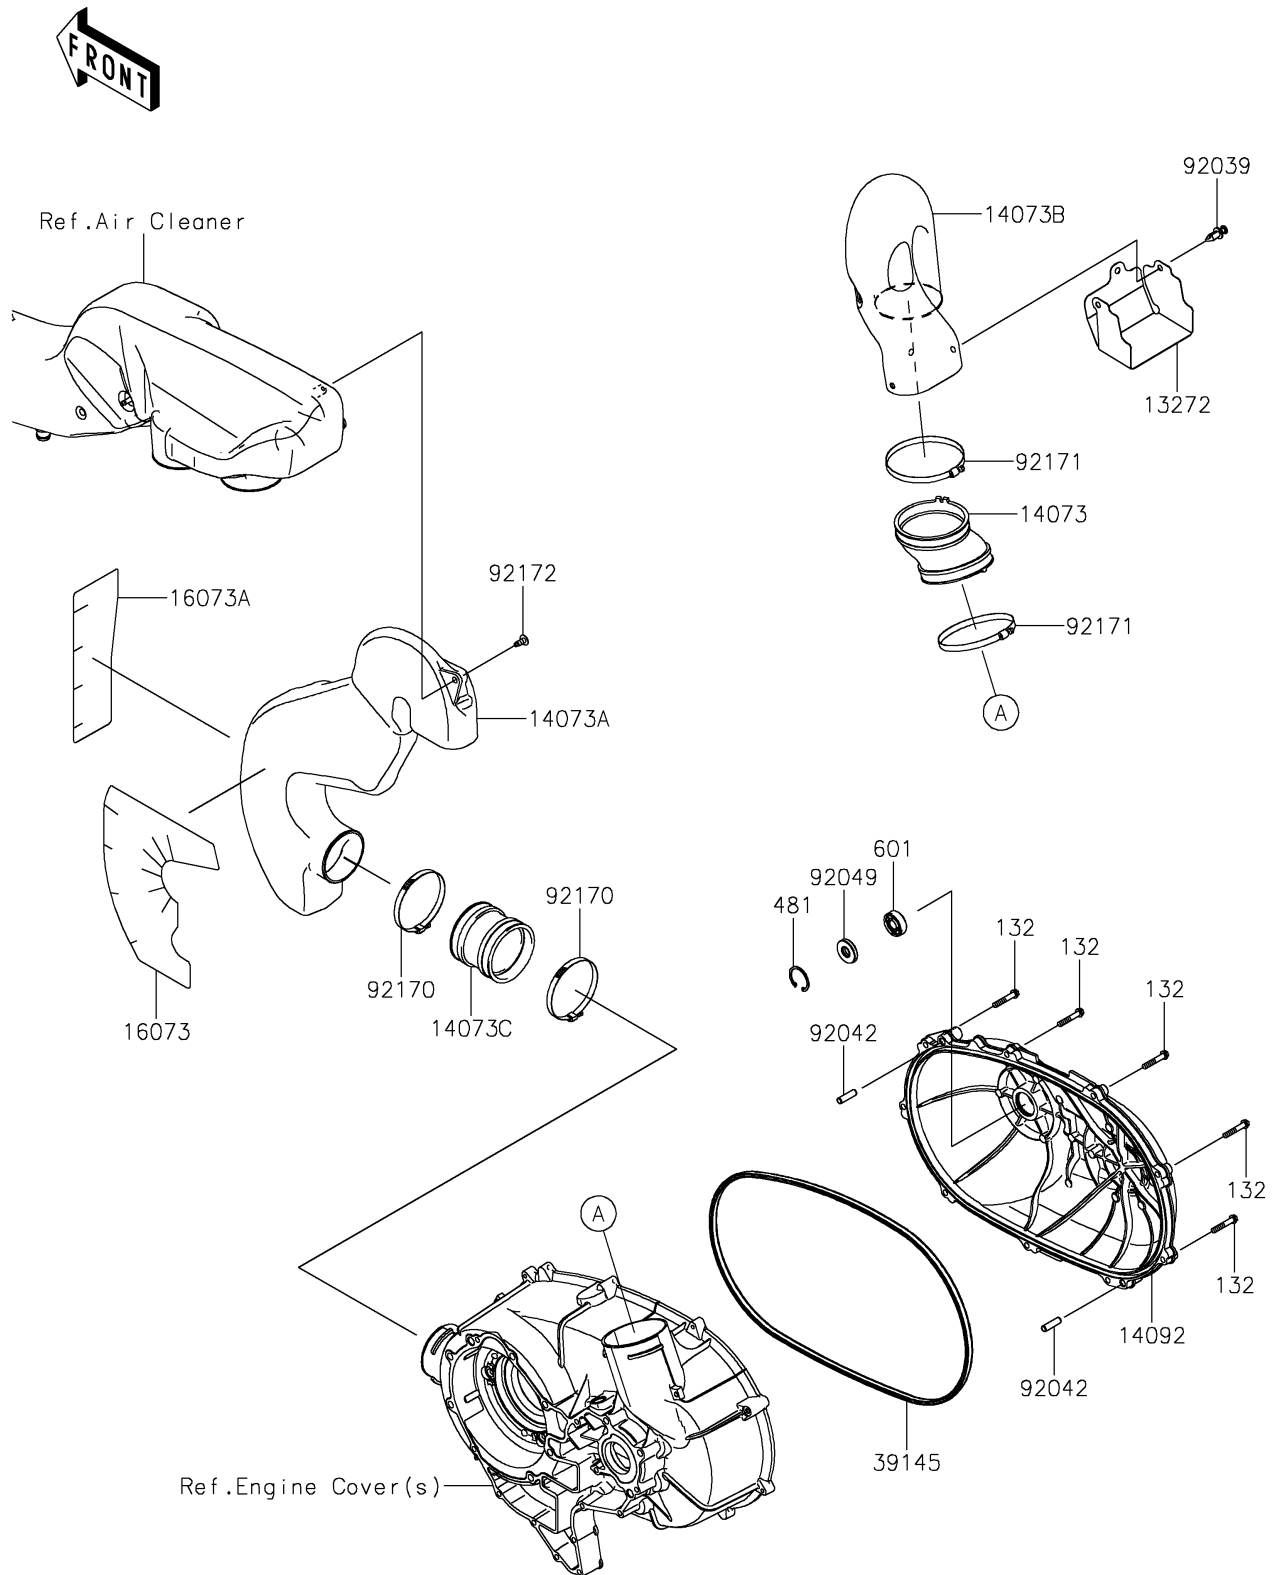

2023 TERYX® S LE

PARTS DIAGRAM

Converter Cover

E1393

2023 TERYX® S LE

PARTS LIST

Converter Cover

ITEM NAME

PART NUMBER

QUANTITY
