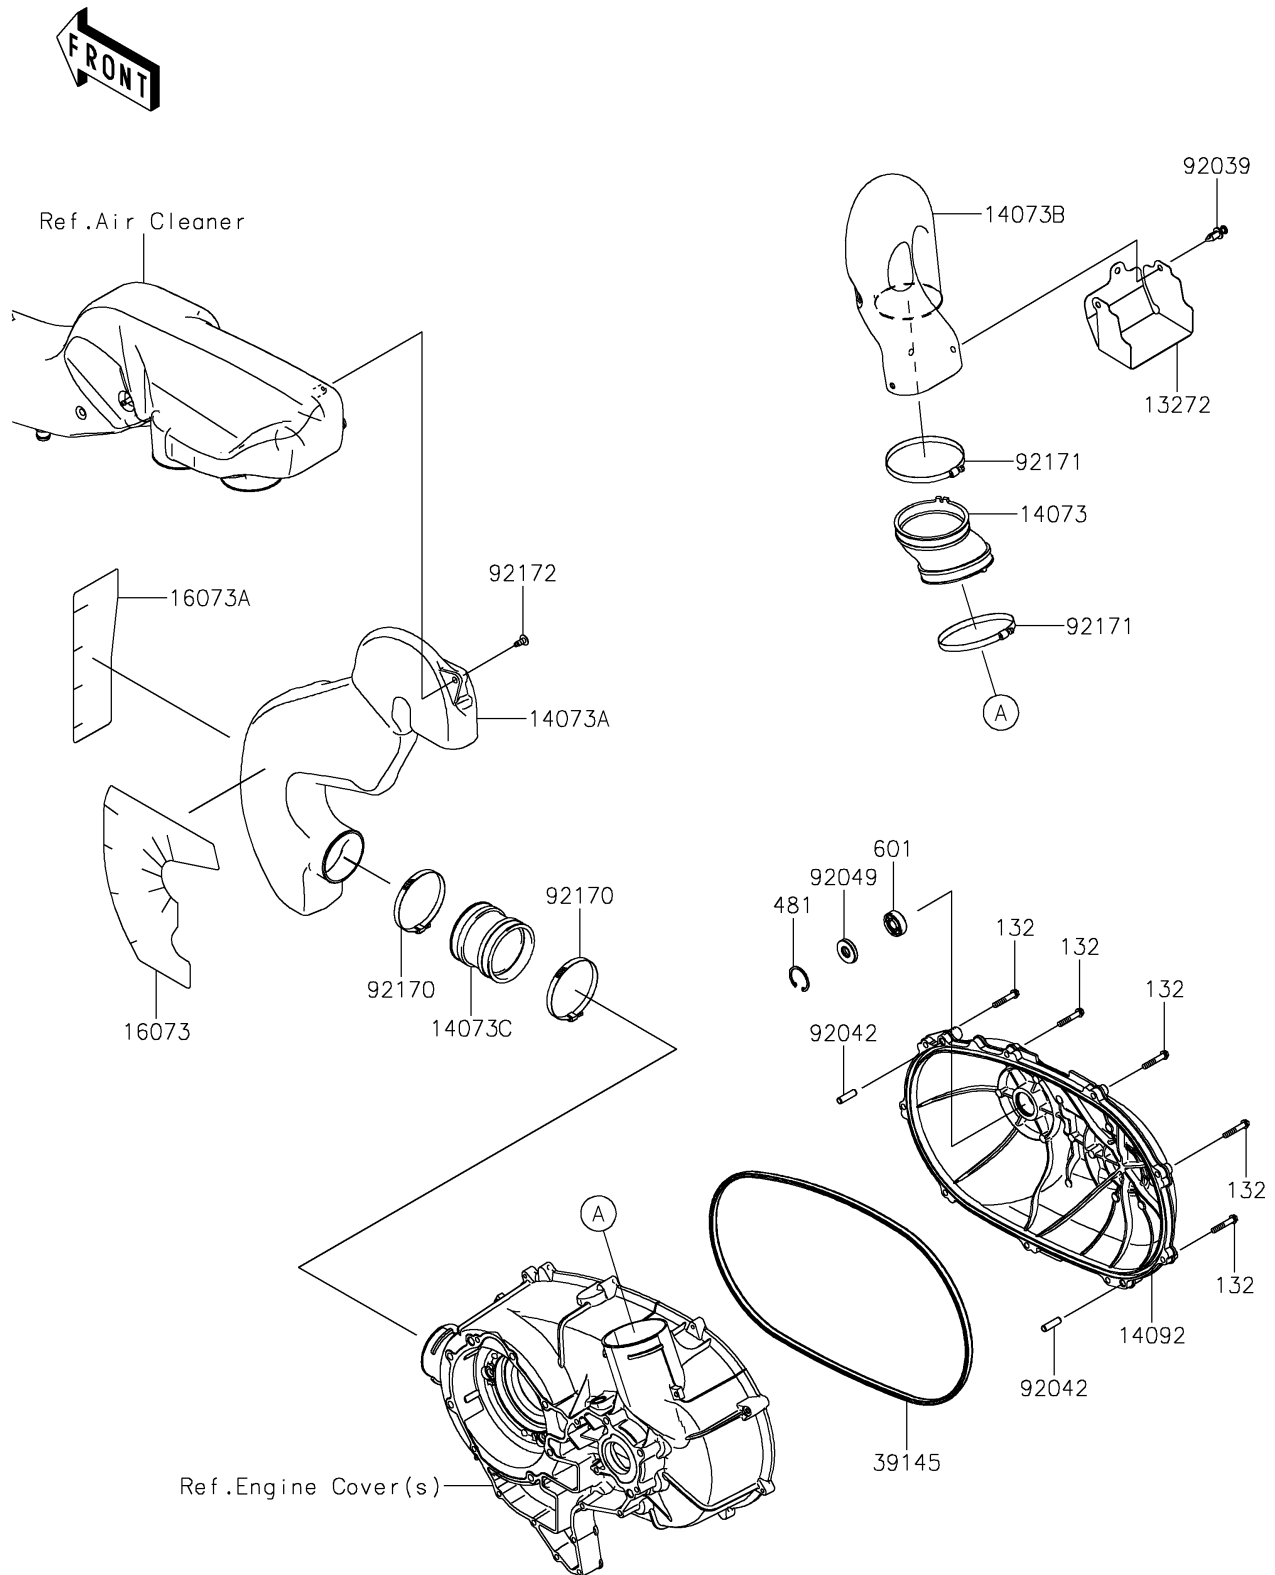

2022 TERYX® S LE

PARTS DIAGRAM

Converter Cover

E1393

2022 TERYX® S LE

PARTS LIST

Converter Cover

Kawasaki

Let the Good Times Roll®

ITEM NAME

PART NUMBER

QUANTITY
