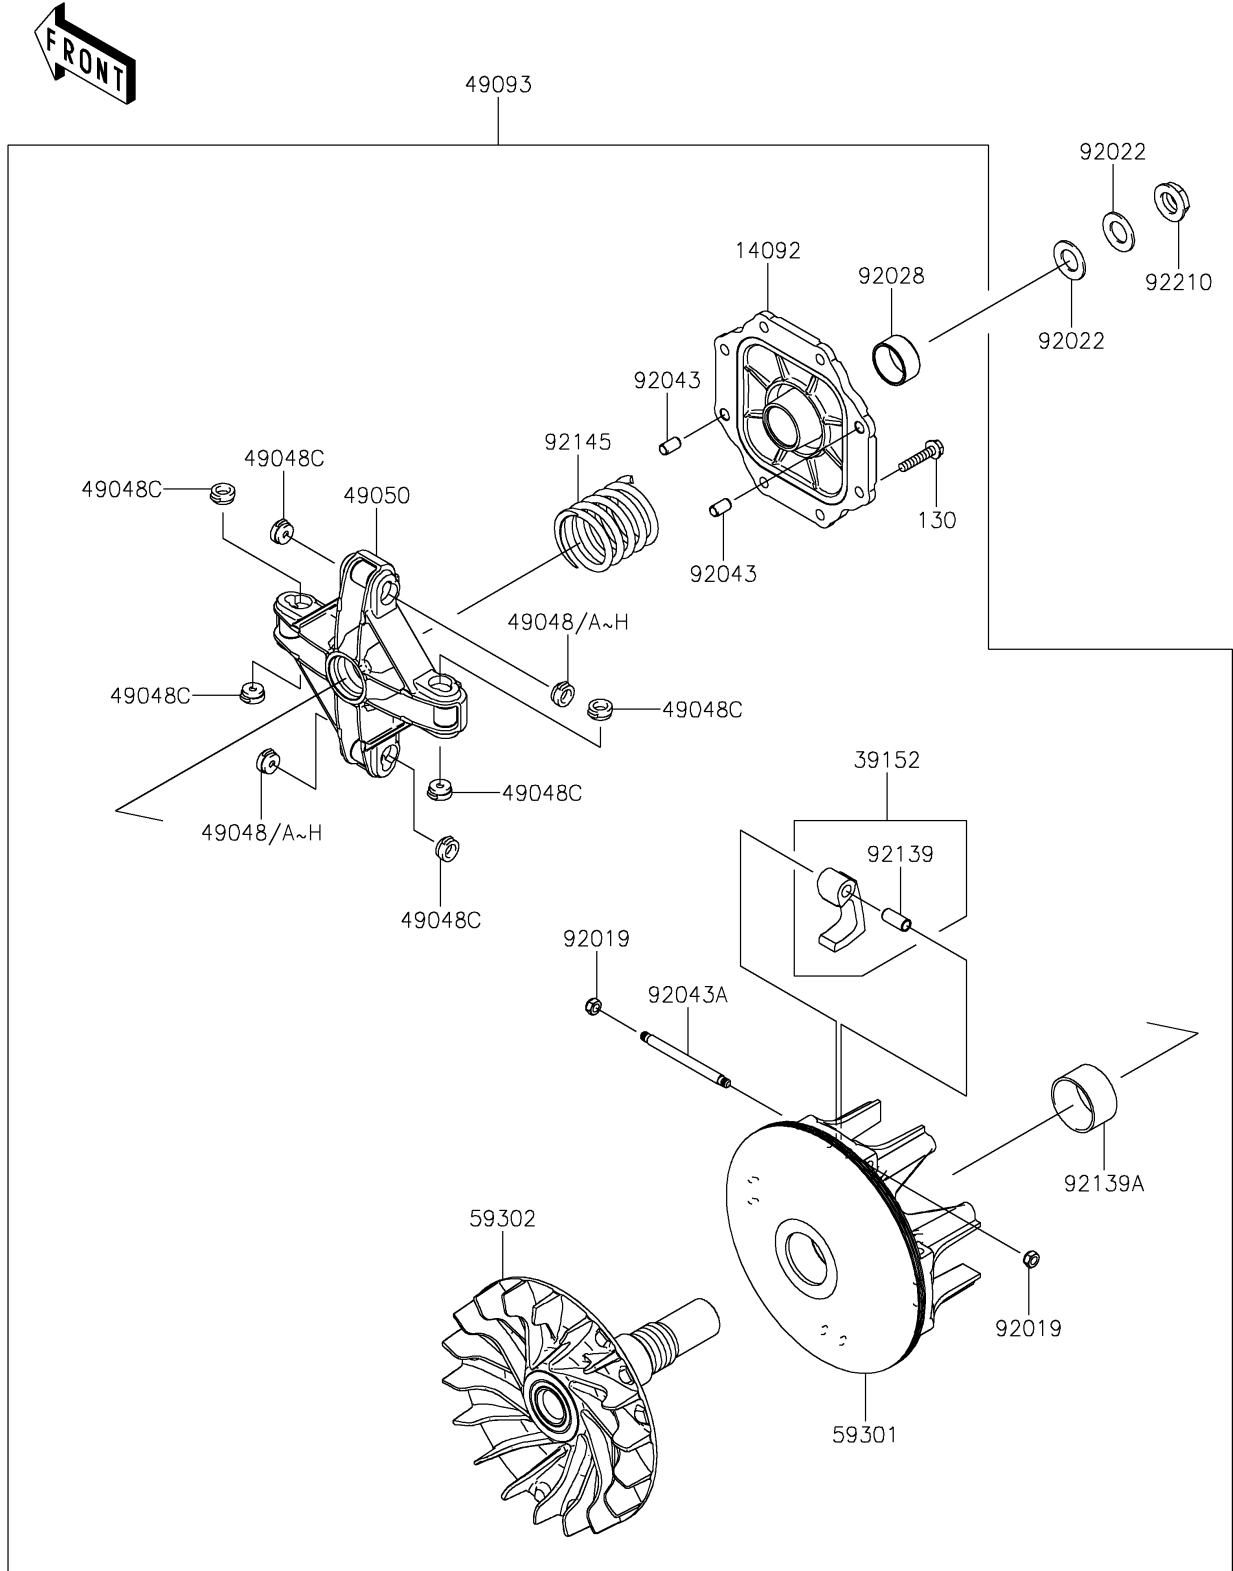

2025 Teryx S

PARTS DIAGRAM

Drive Converter

E1391

2025 Teryx S

PARTS LIST

Drive Converter

Kawasaki

Let the Good Times Roll®

ITEM NAME

PART NUMBER

QUANTITY
