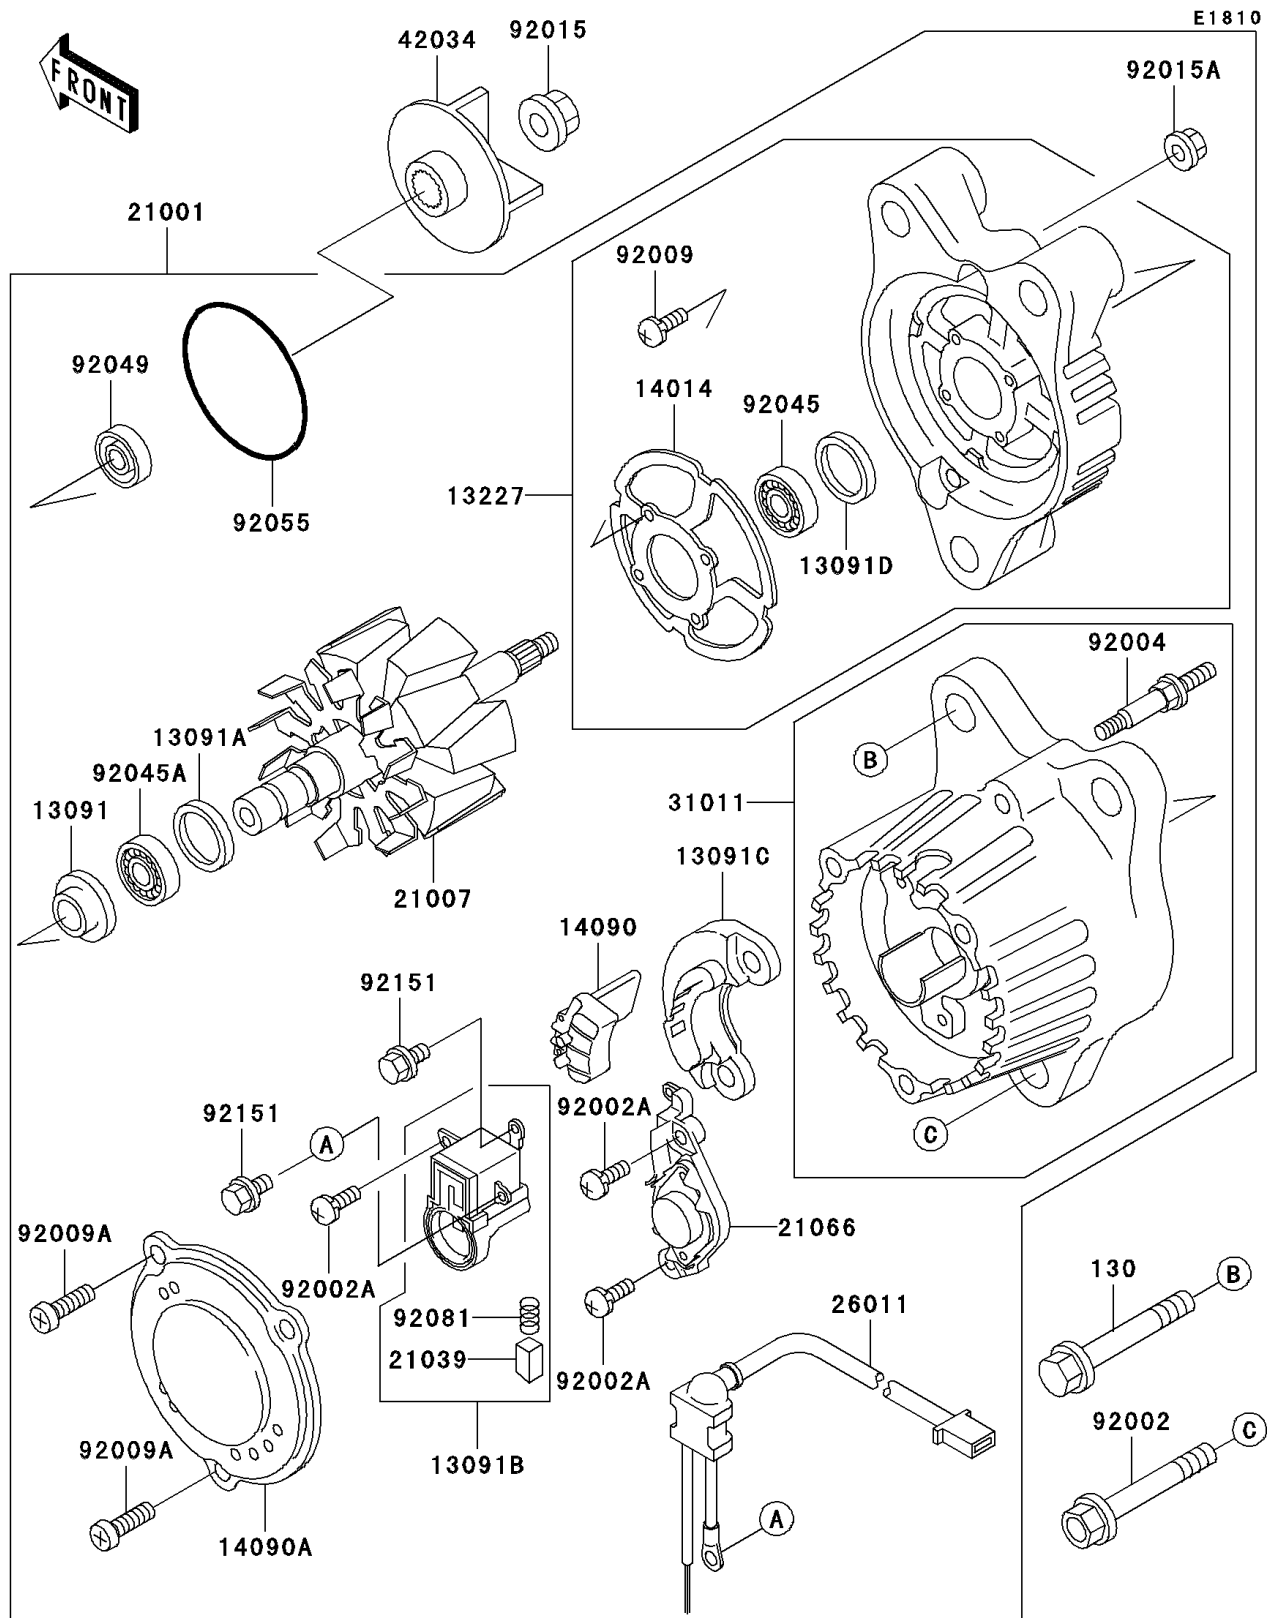

2000 Ninja[®] ZX[™]-7R

PARTS DIAGRAM

Generator

2000 Ninja® ZX™-7R

PARTS LIST

Generator

ITEM NAME	PART NUMBER	QUANTITY
BOLT-FLANGED (Ref # 130)	130Z0870	2
HOLDER,COVER (Ref # 13091)	13091-1327	1
HOLDER,BEARING (Ref # 13091A)	13091-1328	1
HOLDER,BRUSH (Ref # 13091B)	13091-1465	1
RECTIFIER (Ref # 13091C)	13091-1466	1
HOLDER,BEARING (Ref # 13091D)	13091-1748	1
HOUSING,GENERATOR (Ref # 13227)	13227-1106	1
PLATE-POSITION (Ref # 14014)	14014-1105	1
COVER,RECTIFIER (Ref # 14090)	14090-1113	1
COVER,GENERATOR (Ref # 14090A)	14090-1451	1
GENERATOR (Ref # 21001)	21001-1115	1
ROTOR,GENERATOR (Ref # 21007)	21007-1229	1
BRUSH,CARBON (Ref # 21039)	21039-1052	2
REGULATOR-VOLTAGE (Ref # 21066)	21066-1076	1
WIRE-LEAD,GENERATOR (Ref # 26011)	26011-1588	1
FRAME,GENERATOR (Ref # 31011)	31011-1067	1
COUPLING (Ref # 42034)	42034-1056	1
BOLT,8X63 (Ref # 92002)	92002-1215	1
SCREW,5X17.5 (Ref # 92002A)	92002-1380	3
STUD (Ref # 92004)	92004-1196	2
SCREW (Ref # 92009)	92009-1645	4
SCREW (Ref # 92009A)	92009-1646	3
NUT,10MM (Ref # 92015)	92015-1850	1
NUT (Ref # 92015A)	92015-1851	2
BEARING-BALL,#6003 (Ref # 92045)	92045-1248	1
BEARING-BALL,#6002NC (Ref # 92045A)	92045-1249	1
SEAL-OIL (Ref # 92049)	92049-1390	1
RING-O (Ref # 92055)	92055-1496	1
SPRING,BRUSH (Ref # 92081)	92081-1759	2

2000 Ninja[®] ZX[™]-7R

PARTS LIST

Generator

ITEM NAME	PART NUMBER	QUANTITY
SCREW,4X6 (Ref # 92151)	92151-1245	2