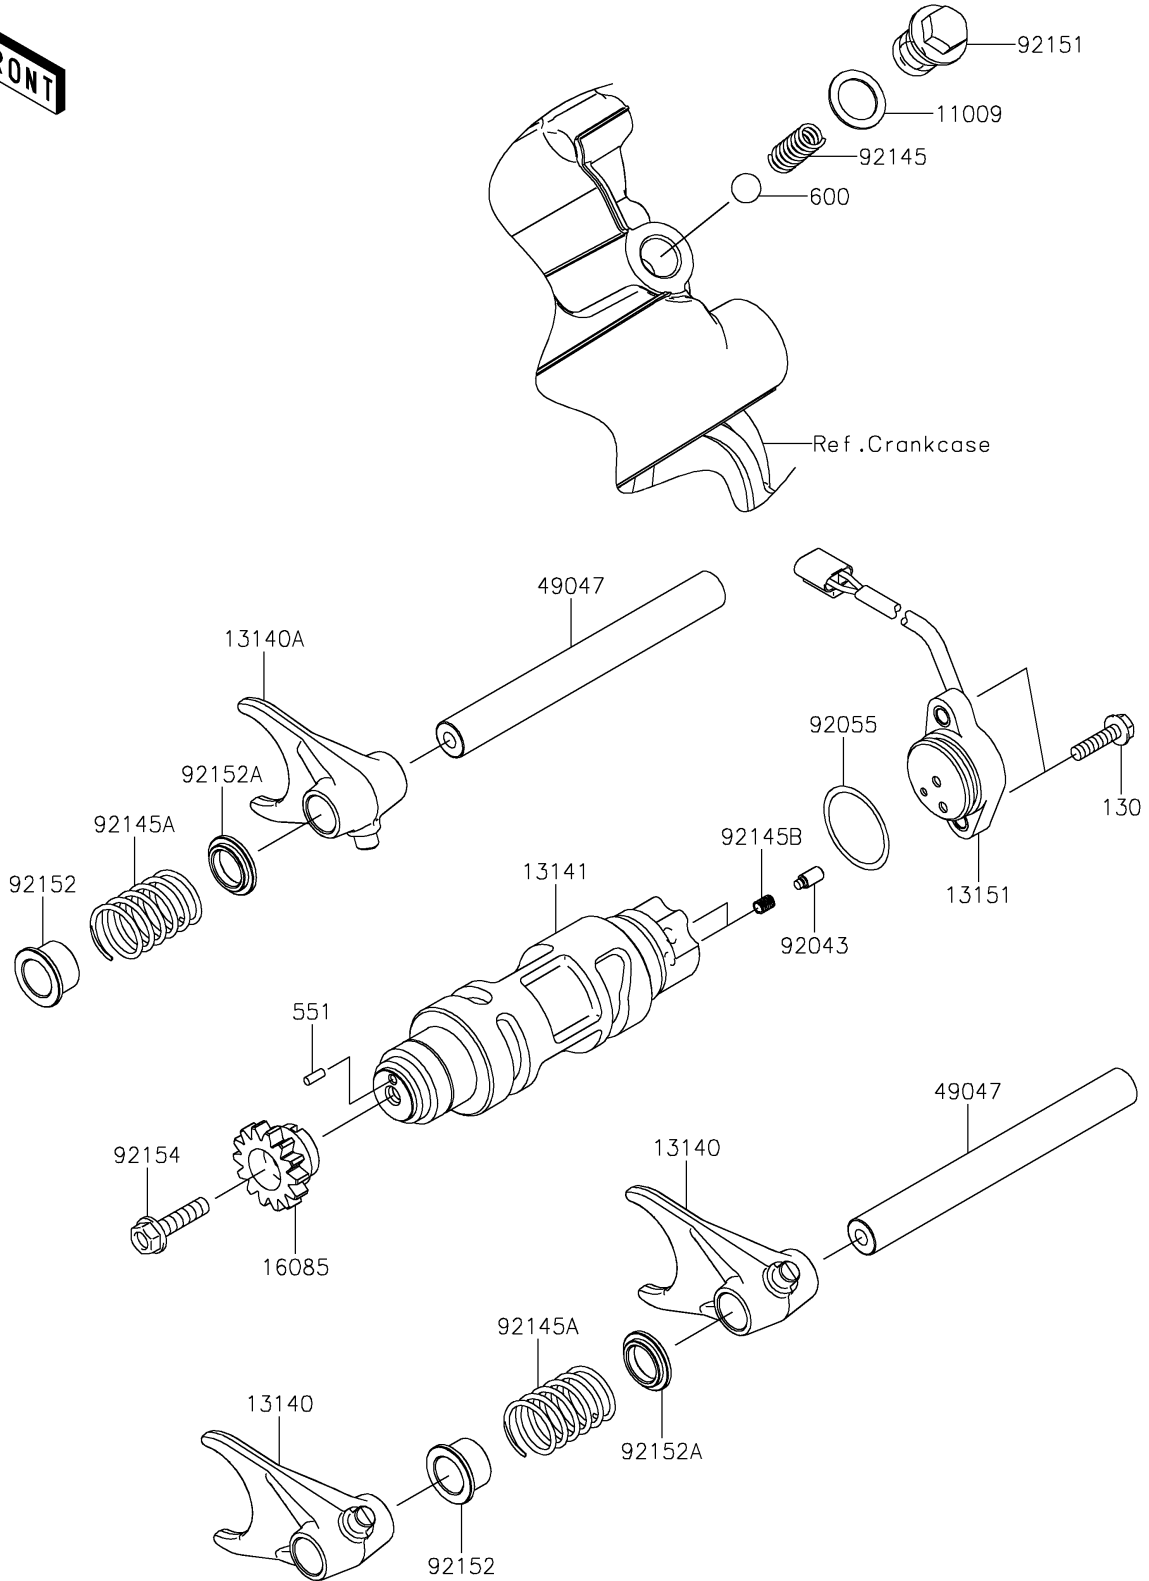

2022 Teryx[®] S

PARTS DIAGRAM

Gear Change Drum/Shift Fork(s)

E1362

2022 Teryx[®] S

PARTS LIST

Gear Change Drum/Shift Fork(s)

ITEM NAME

PART NUMBER

QUANTITY
