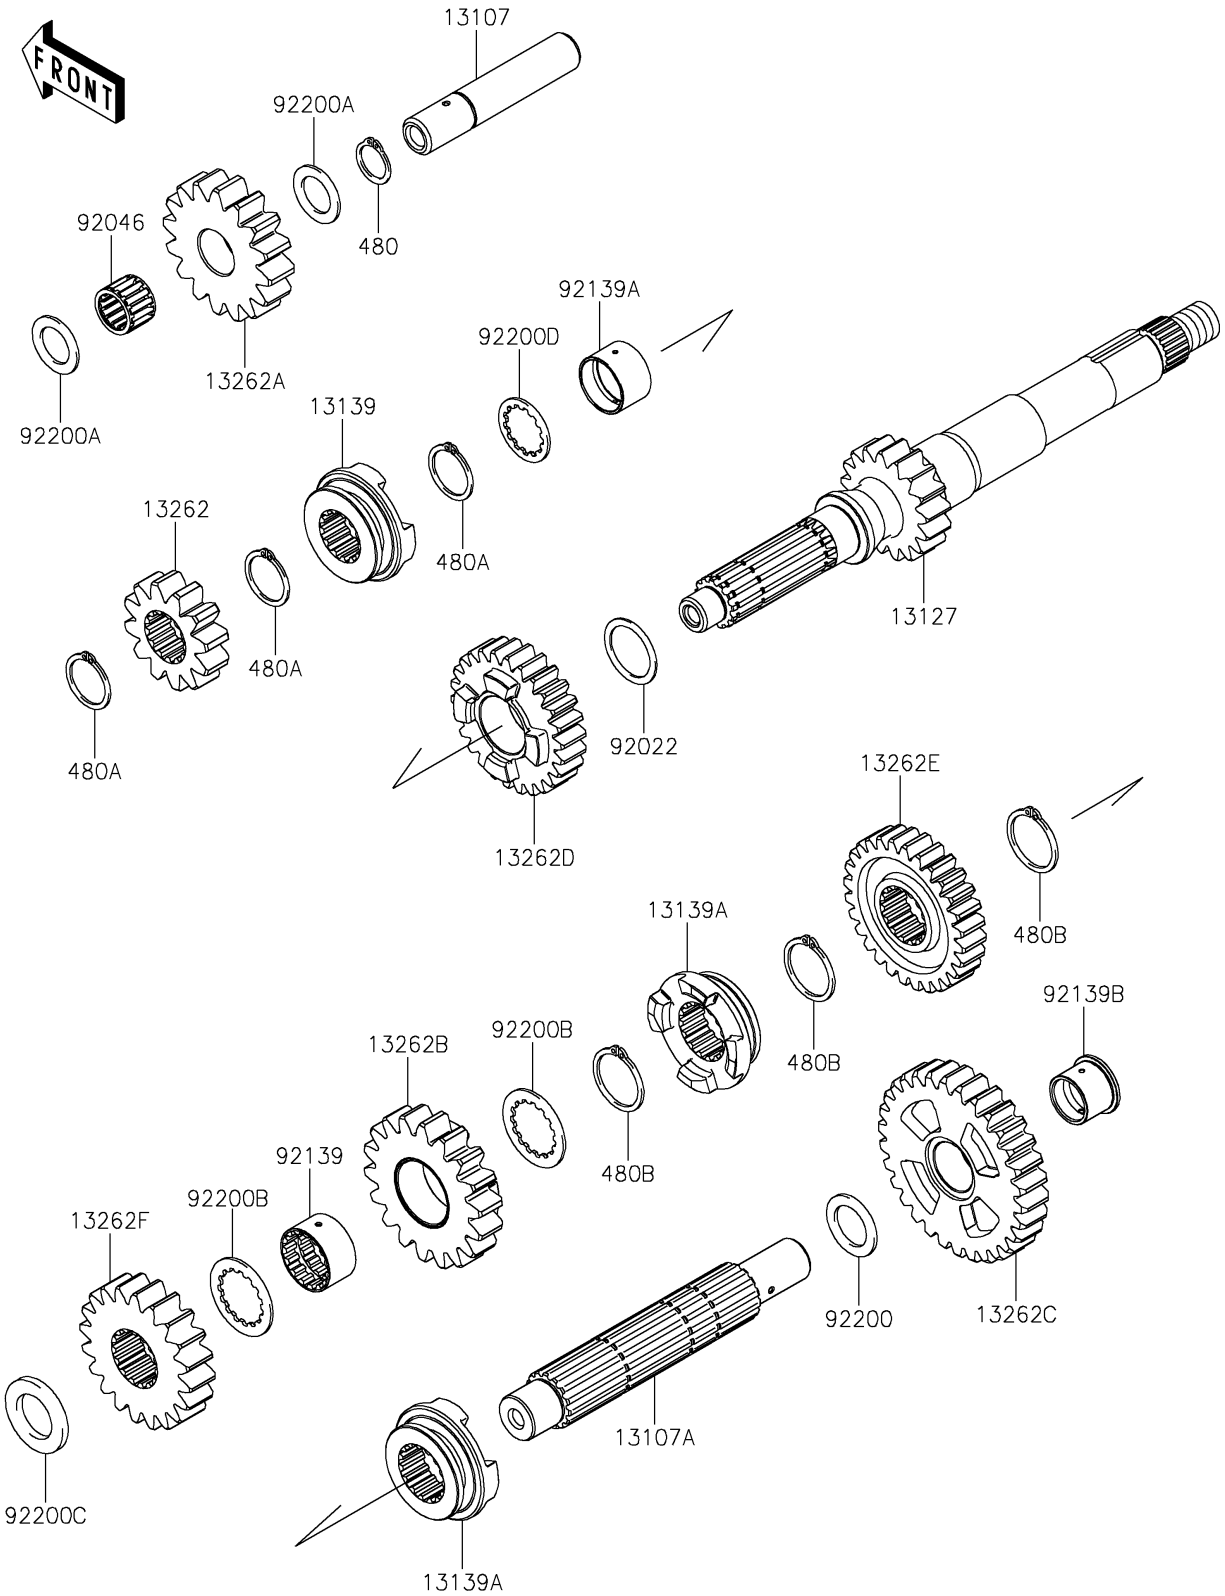

2024 TERYX® S LE

PARTS DIAGRAM

Transmission

E1361

2024 TERYX[®] S LE

PARTS LIST

Transmission

ITEM NAME

PART NUMBER

QUANTITY
