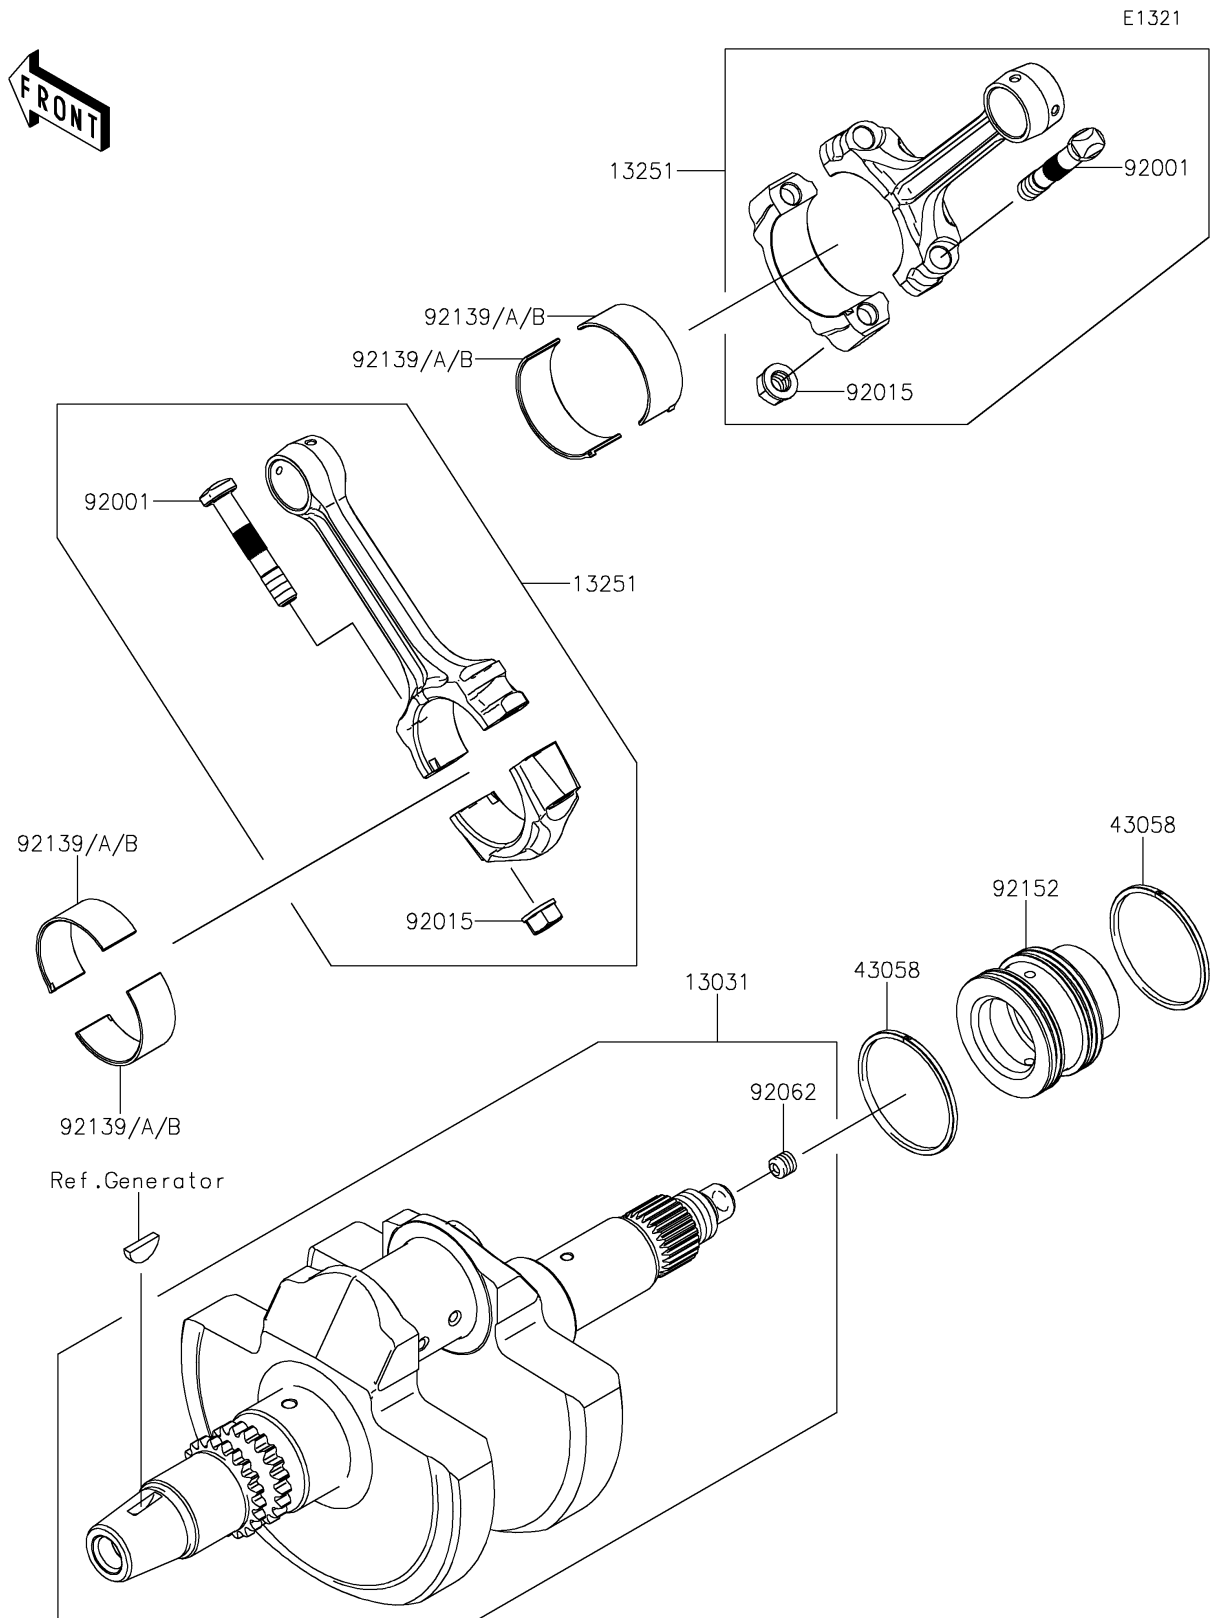

2022 TERYX[®] S LE

PARTS DIAGRAM

Crankshaft

2022 TERYX® S LE

PARTS LIST

Crankshaft

ITEM NAME	PART NUMBER	QUANTITY
CRANKSHAFT-COMP (Ref # 13031)	13031-0983	1
ROD-ASSY-CONNECTING (Ref # 13251)	13251-0709	2
RING (Ref # 43058)	43058-0702	2
BOLT,CONNECTING ROD (Ref # 92001)	92001-1980	4
NUT,FLANGED,8MM (Ref # 92015)	92015-1311	4
NOZZLE,8X8,SILVER (Ref # 92062)	92062-1082	1
BUSHING,CONNECTING ROD,GREEN (Ref # 92139)	92139-0764	AR
BUSHING,CONNECTING ROD,YELLOW (Ref # 92139A)	92139-0765	4
BUSHING,CONNECTING ROD,BROWN (Ref # 92139B)	92139-0766	AR
COLLAR,CRANK-CLUTCH (Ref # 92152)	92152-0956	1