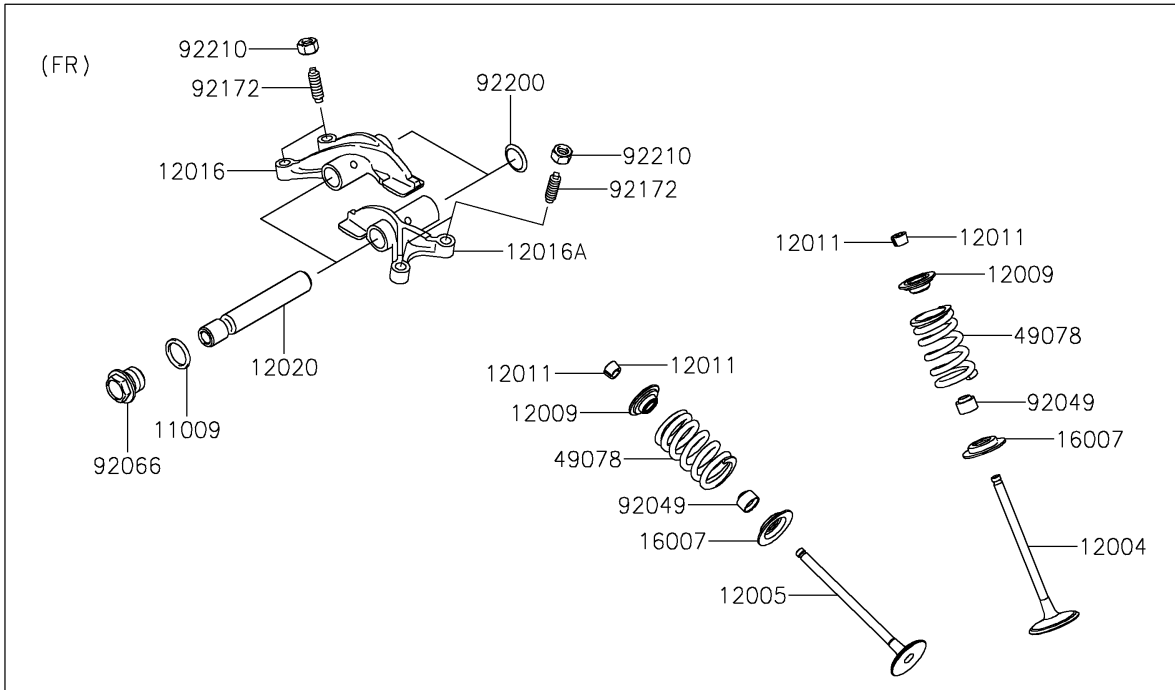

2023 Teryx S

PARTS DIAGRAM

Valve(s)

E1210

2023 Teryx S

PARTS LIST

Valve(s)

Kawasaki

Let the Good Times Roll®

ITEM NAME

PART NUMBER

QUANTITY
