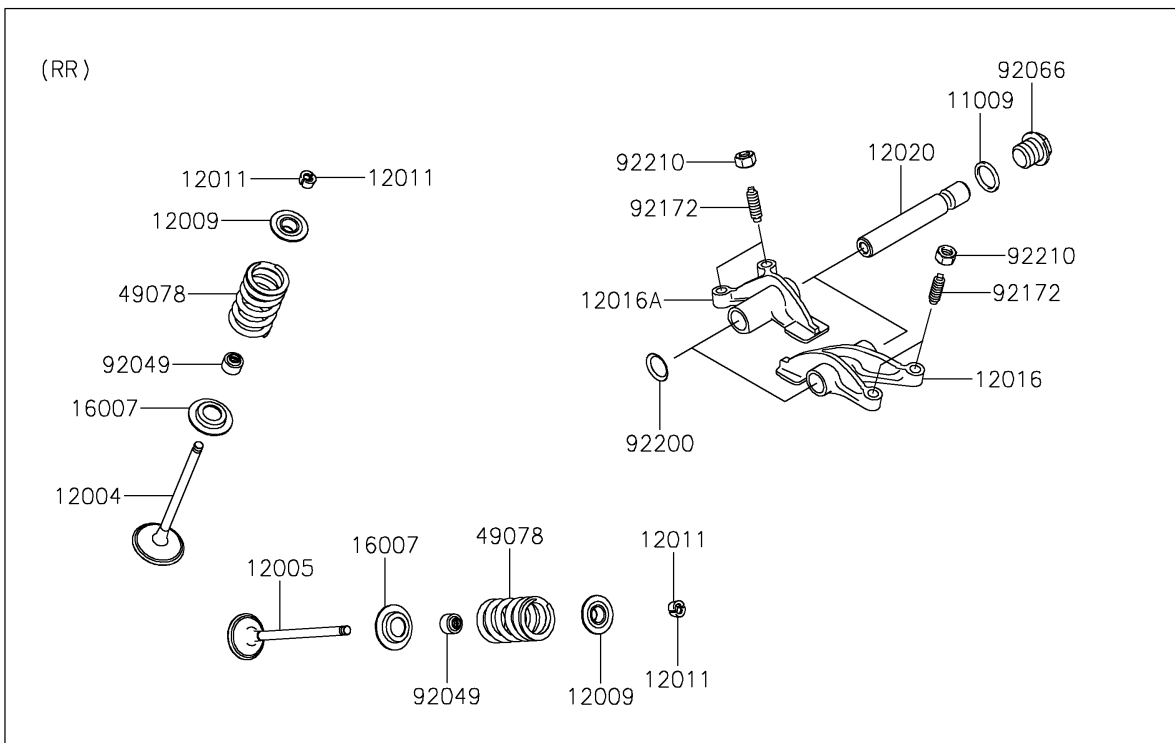

2023 Teryx S

PARTS DIAGRAM

Valve(s)

E1210

2023 Teryx S

PARTS LIST

Valve(s)

Kawasaki

Let the Good Times Roll®

ITEM NAME

PART NUMBER

QUANTITY
