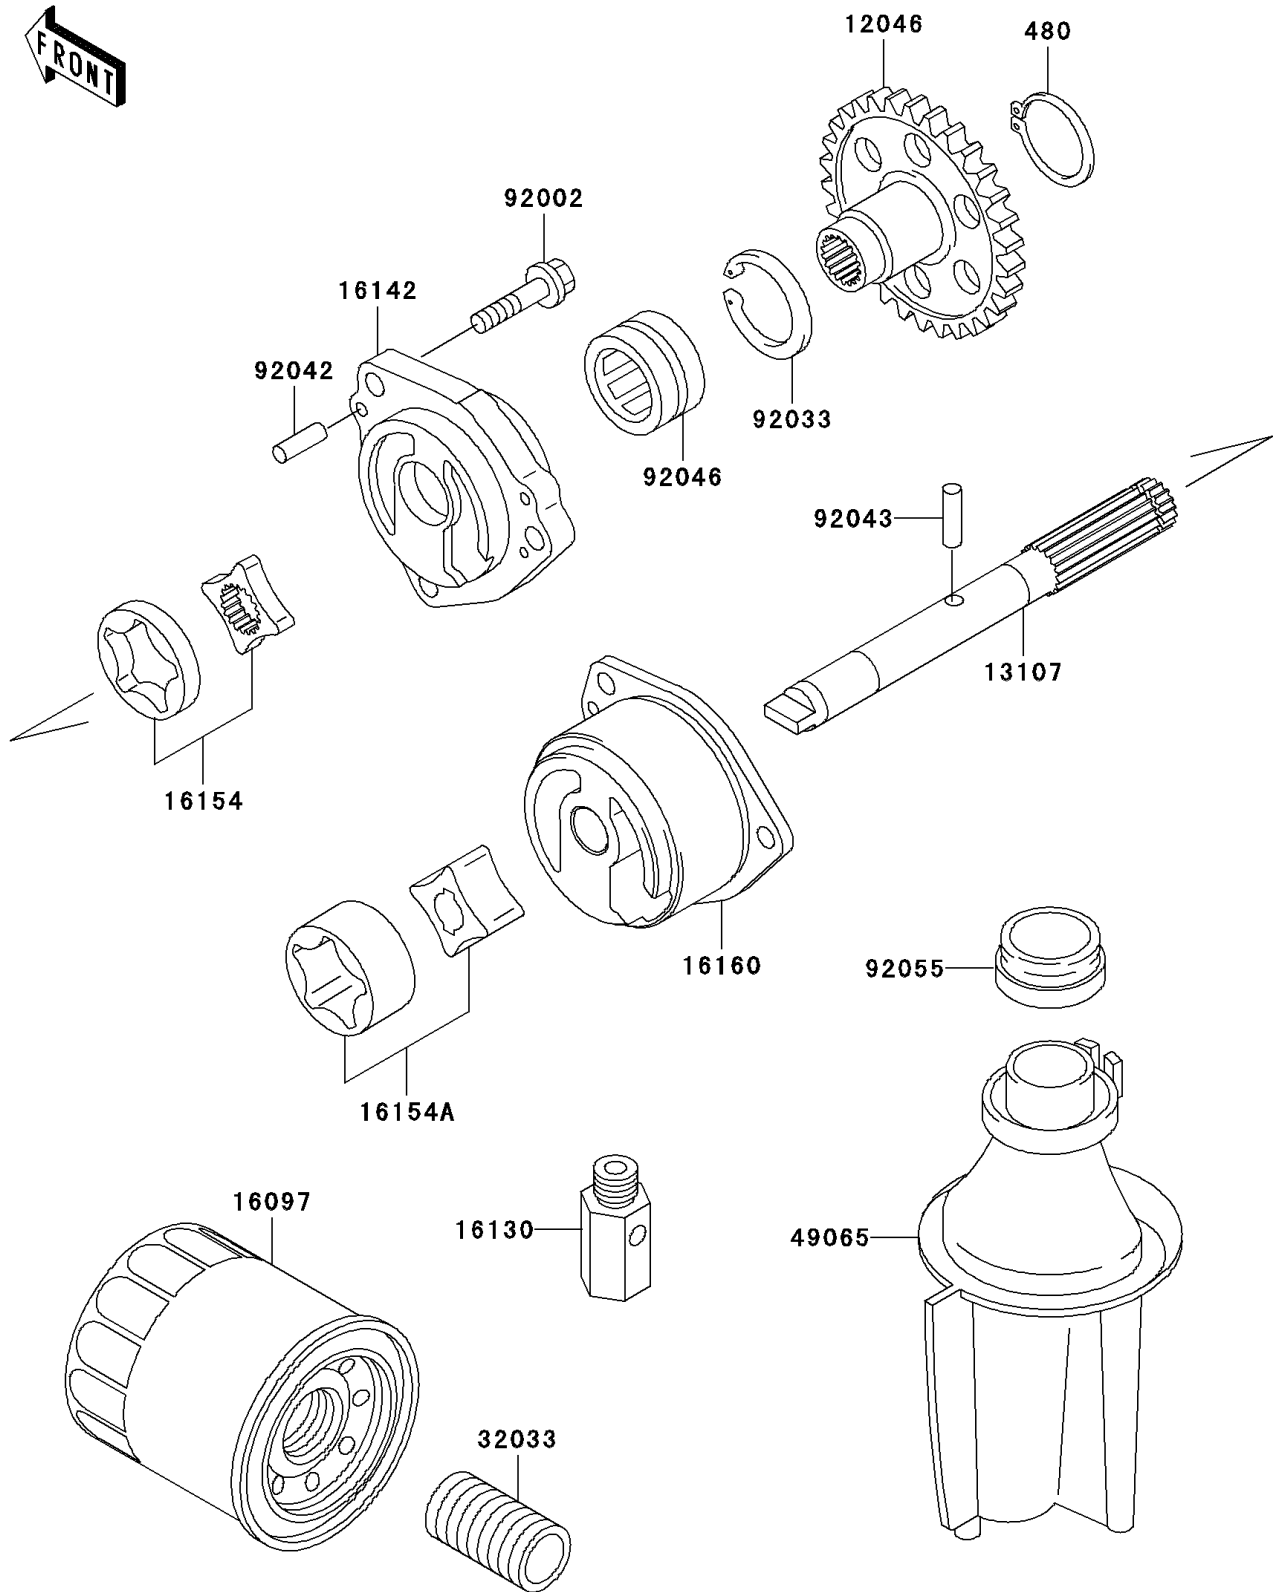

2001 Ninja[®] ZX[™]-7R

PARTS DIAGRAM

Oil Pump/Oil Filter

E1710

2001 Ninja® ZX™-7R

PARTS LIST

Oil Pump/Oil Filter

ITEM NAME

PART NUMBER

QUANTITY
