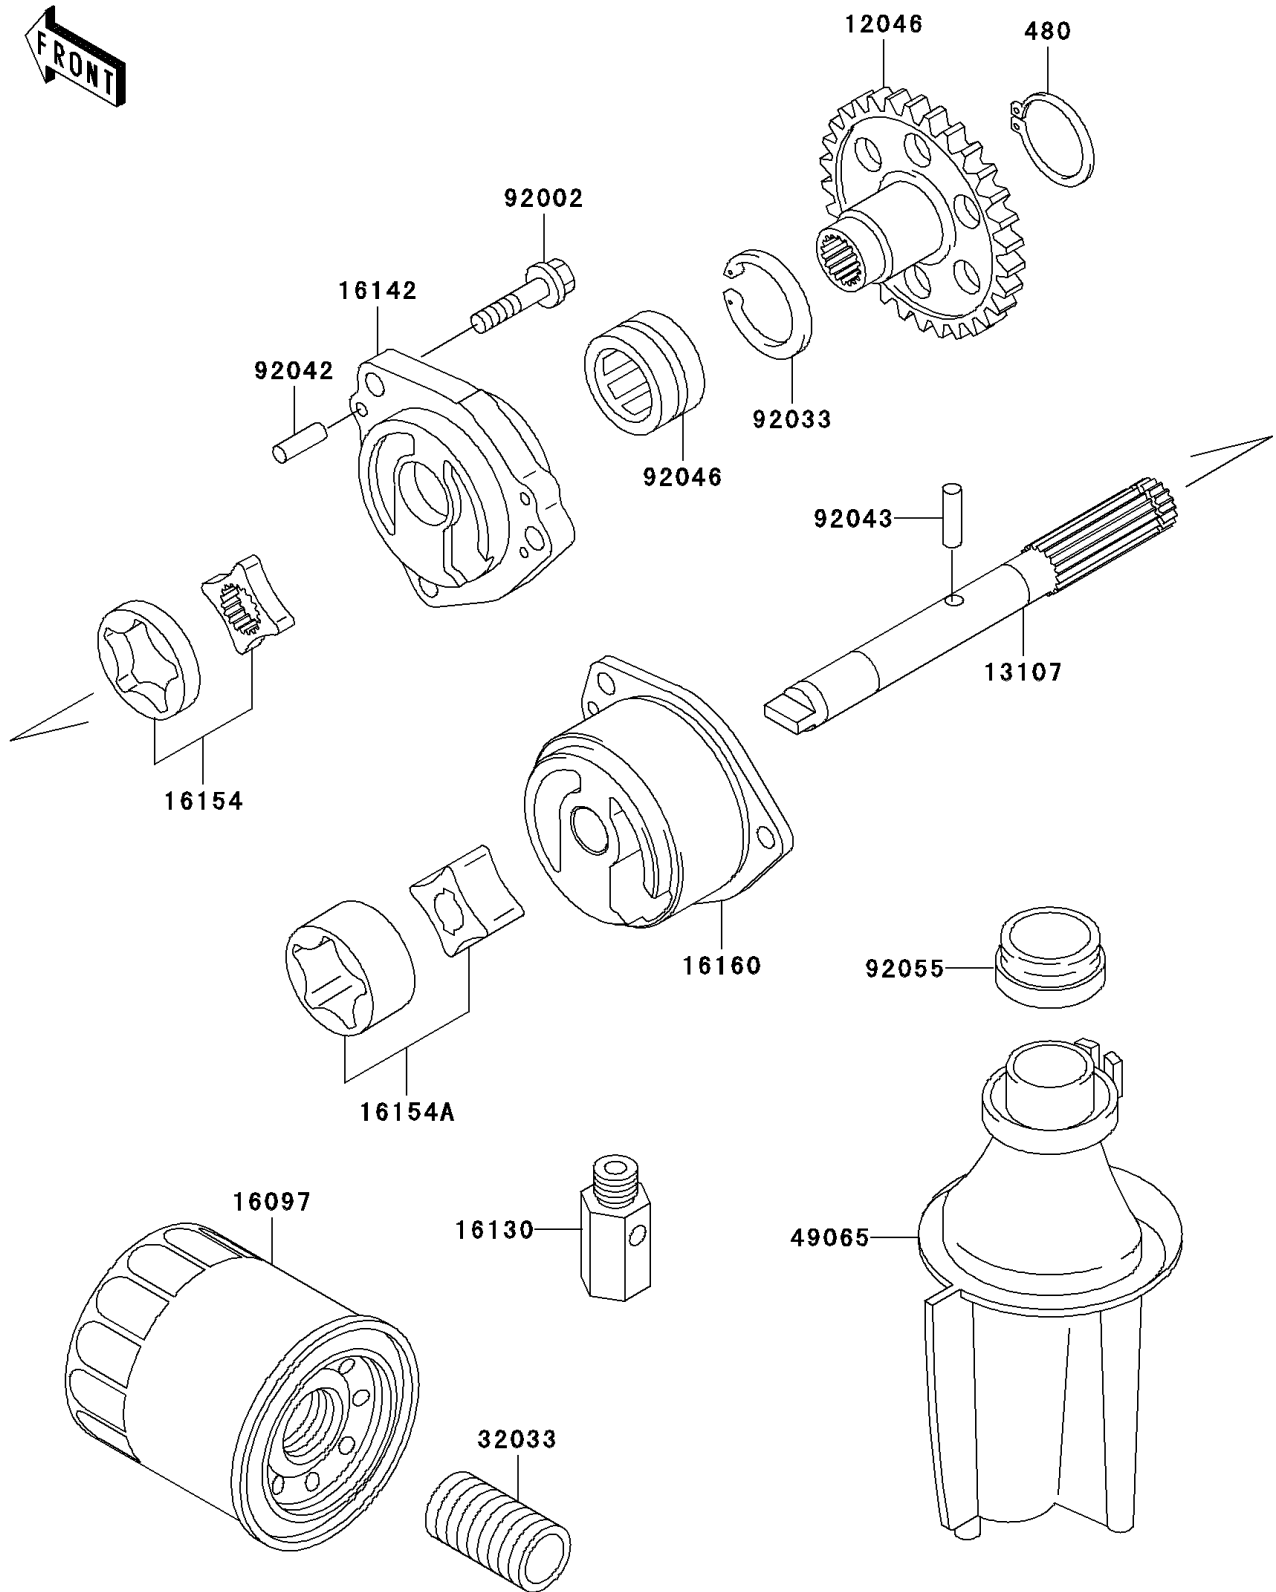

2000 Ninja[®] ZX[™]-7R

PARTS DIAGRAM

Oil Pump/Oil Filter

E1710

2000 Ninja[®] ZX[™]-7R

PARTS LIST

Oil Pump/Oil Filter

ITEM NAME

PART NUMBER

QUANTITY
