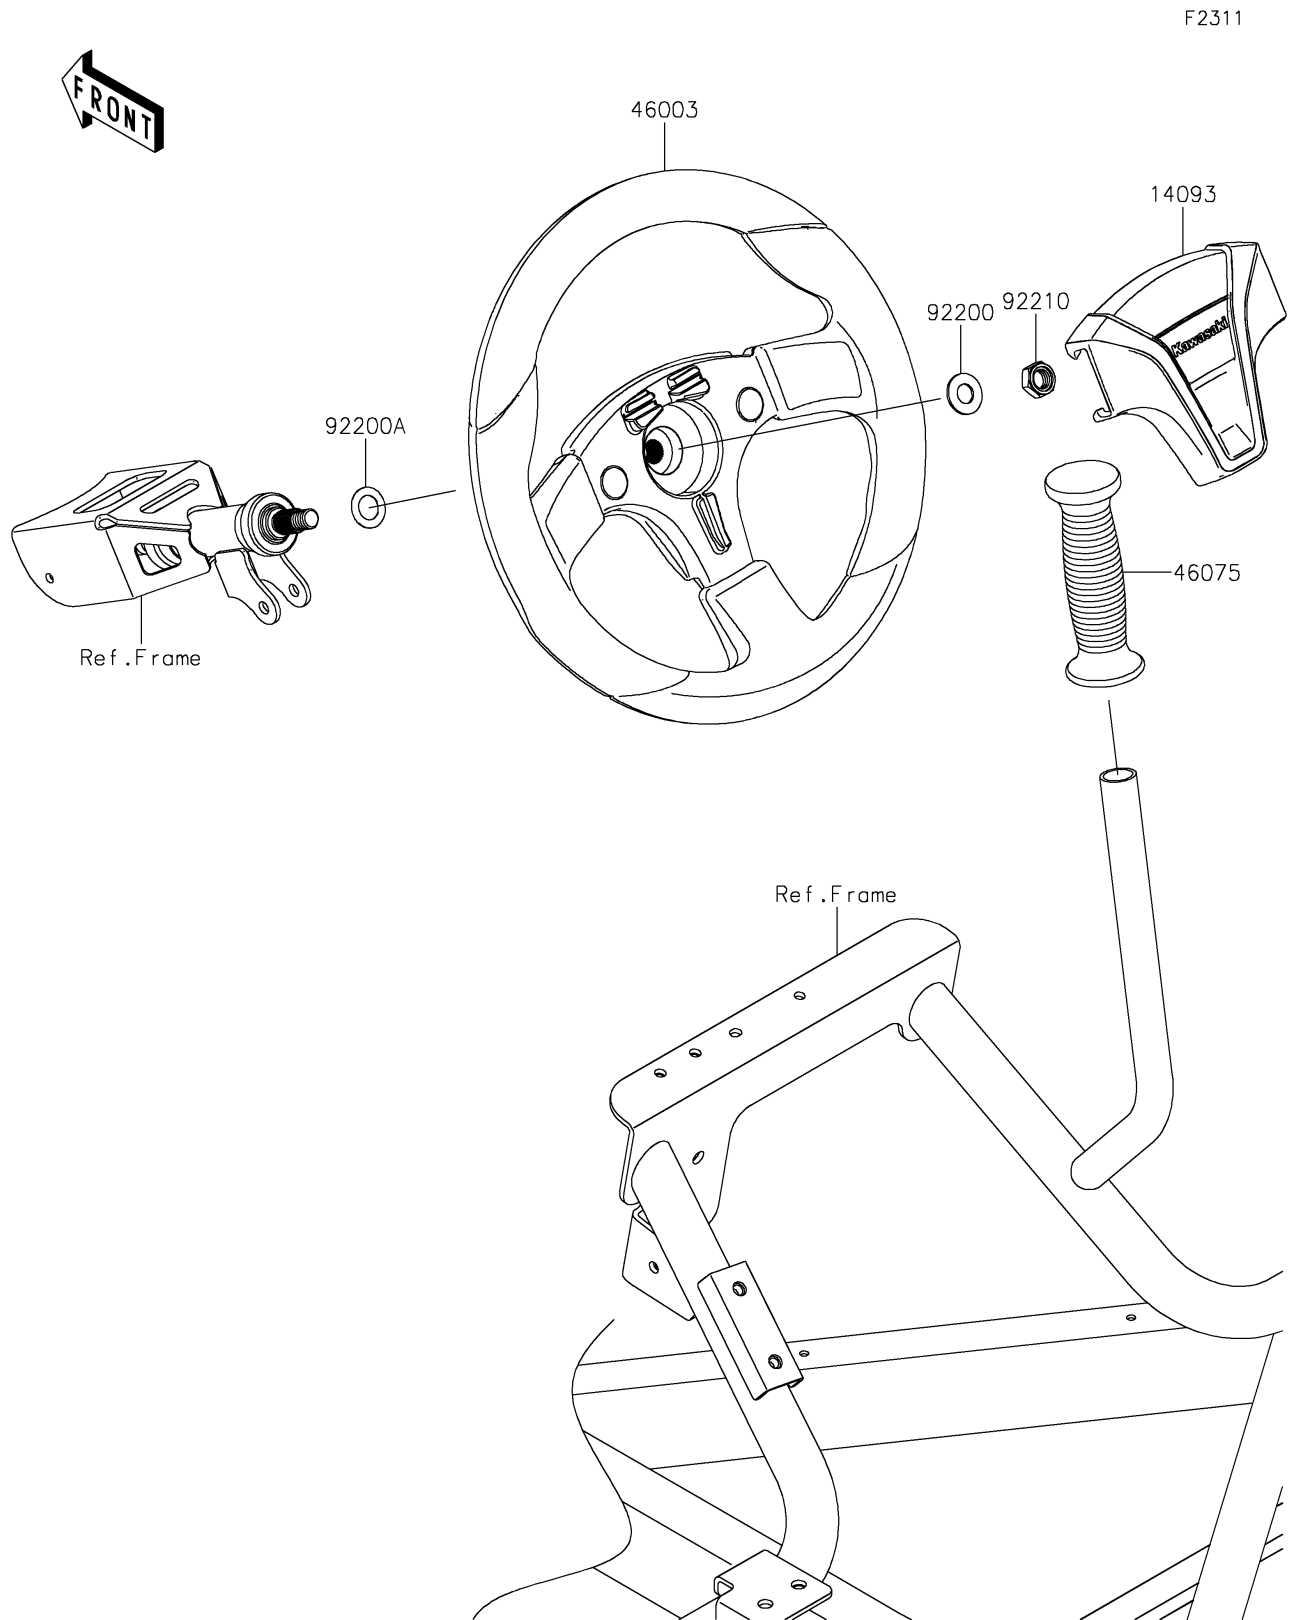

2022 TERYX®

PARTS DIAGRAM

Steering Wheel

2022 TERYX®

PARTS LIST

Steering Wheel

ITEM NAME	PART NUMBER	QUANTITY
COVER,HANDLE (Ref # 14093)	14093-0803	1
HANDLE (Ref # 46003)	46003-0809	1
GRIP (Ref # 46075)	46075-0582	1
WASHER,12.1X25X1.6 (Ref # 92200)	92200-0455	1
WASHER,15X25X1.6 (Ref # 92200A)	92200-0460	1
NUT,LOCK,12MM (Ref # 92210)	92210-1249	1