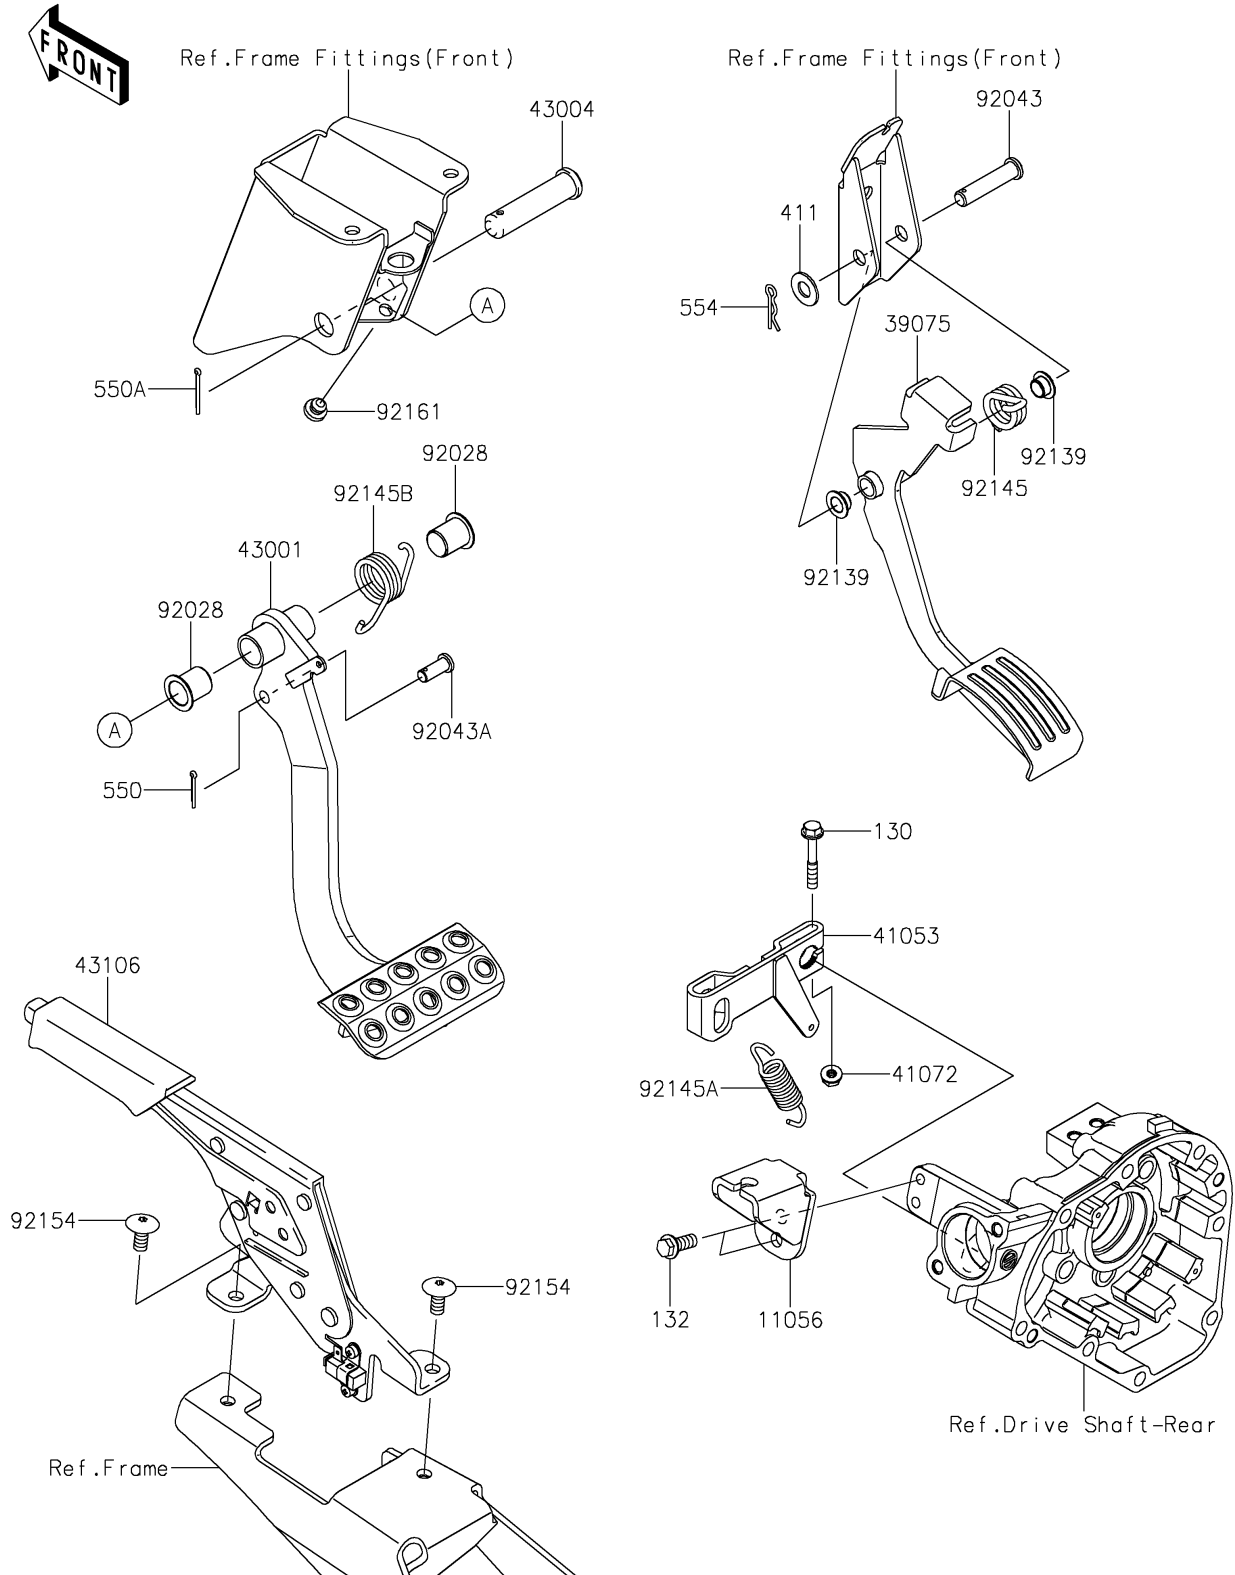

## PARTS DIAGRAM

### Brake Pedal/Throttle Lever

F2260

# 2024 TERYX®

## PARTS LIST