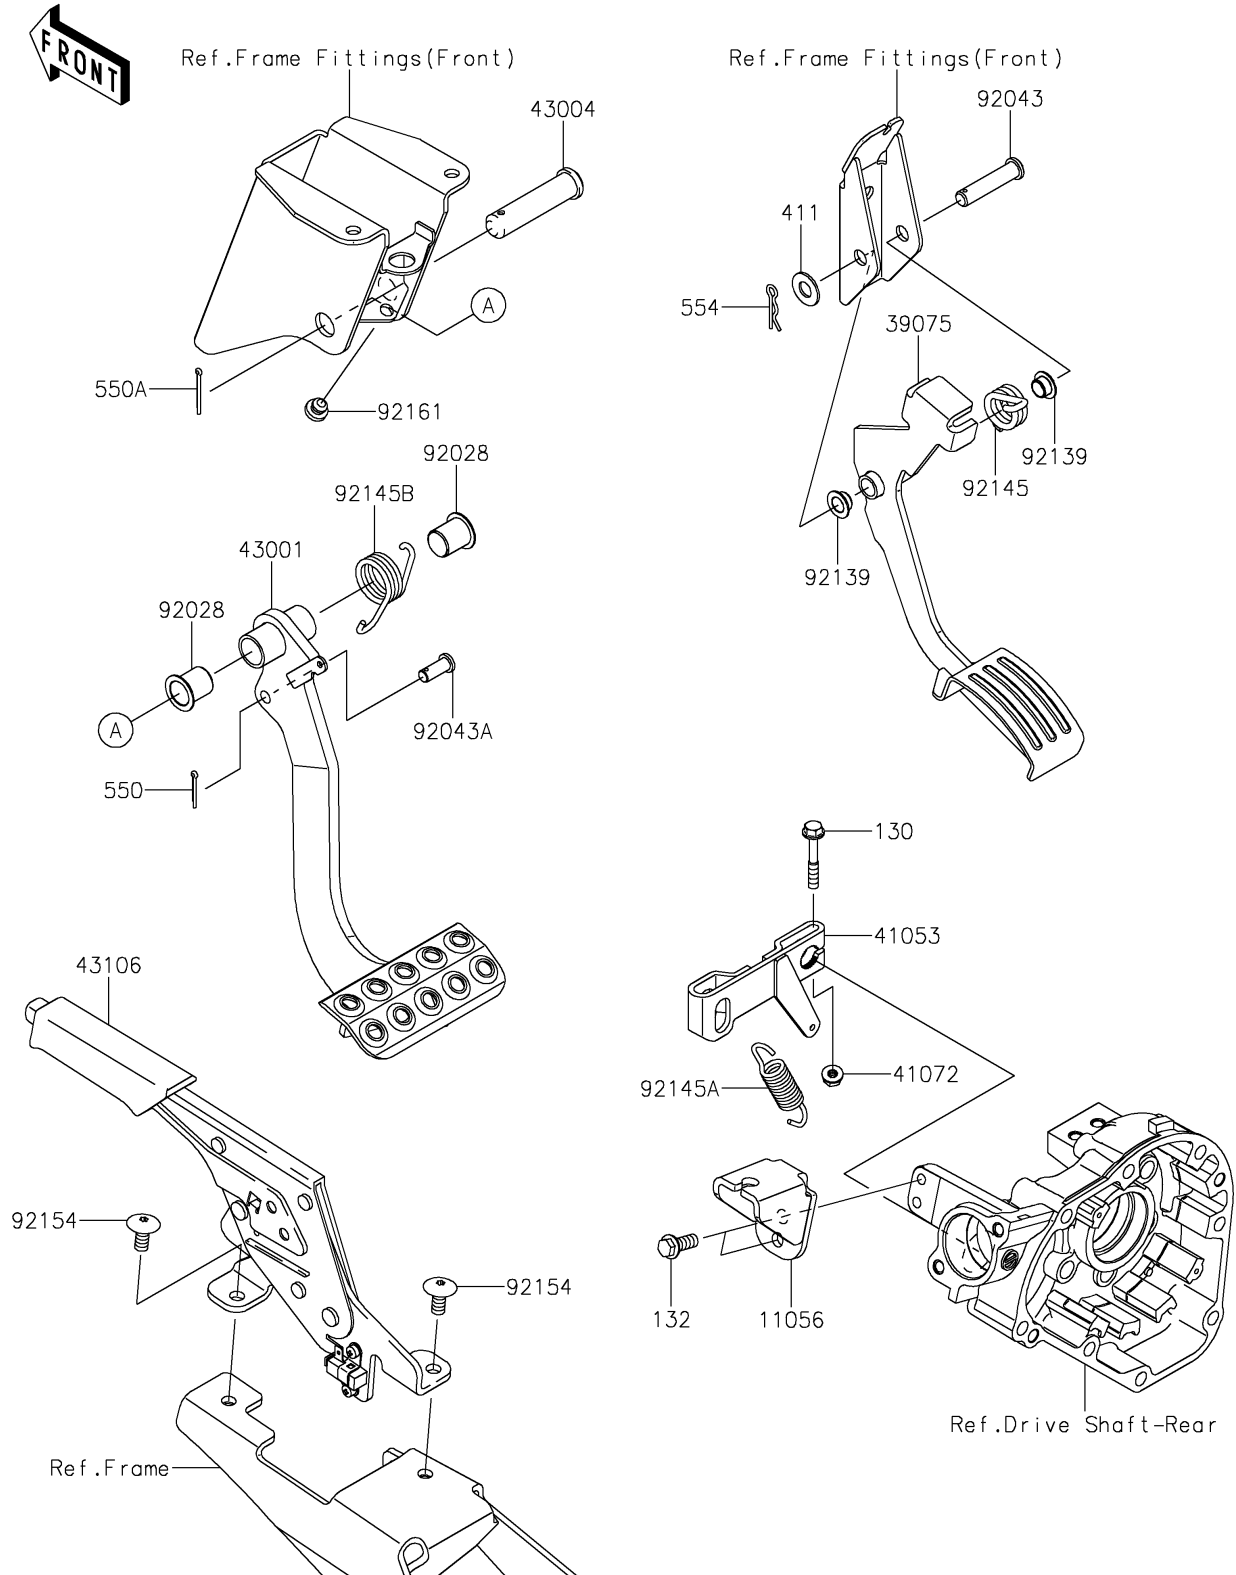

2023 Teryx

PARTS DIAGRAM

Brake Pedal/Throttle Lever

F2260

2023 Teryx

PARTS LIST

Brake Pedal/Throttle Lever

ITEM NAME

PART NUMBER

QUANTITY
