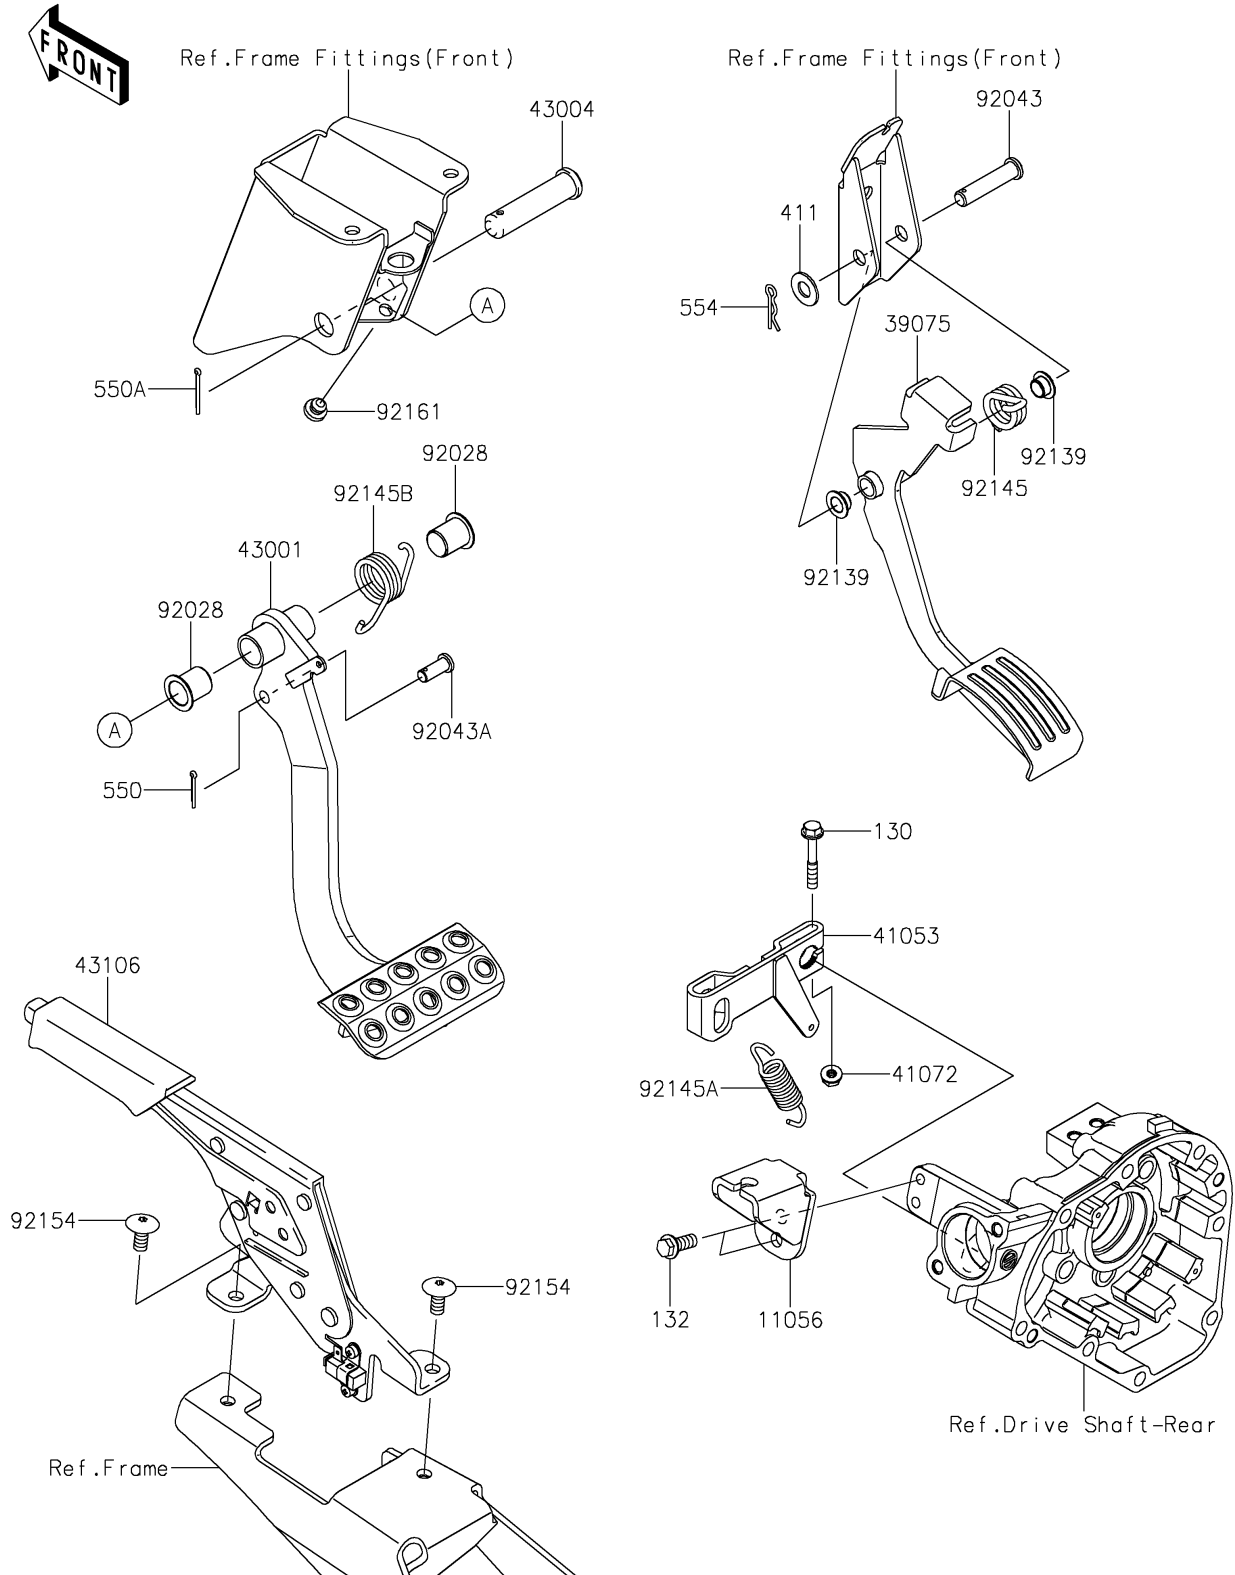

2022 TERYX®

PARTS DIAGRAM

Brake Pedal/Throttle Lever

F2260

2022 TERYX®

PARTS LIST

Brake Pedal/Throttle Lever

ITEM NAME

PART NUMBER

QUANTITY
