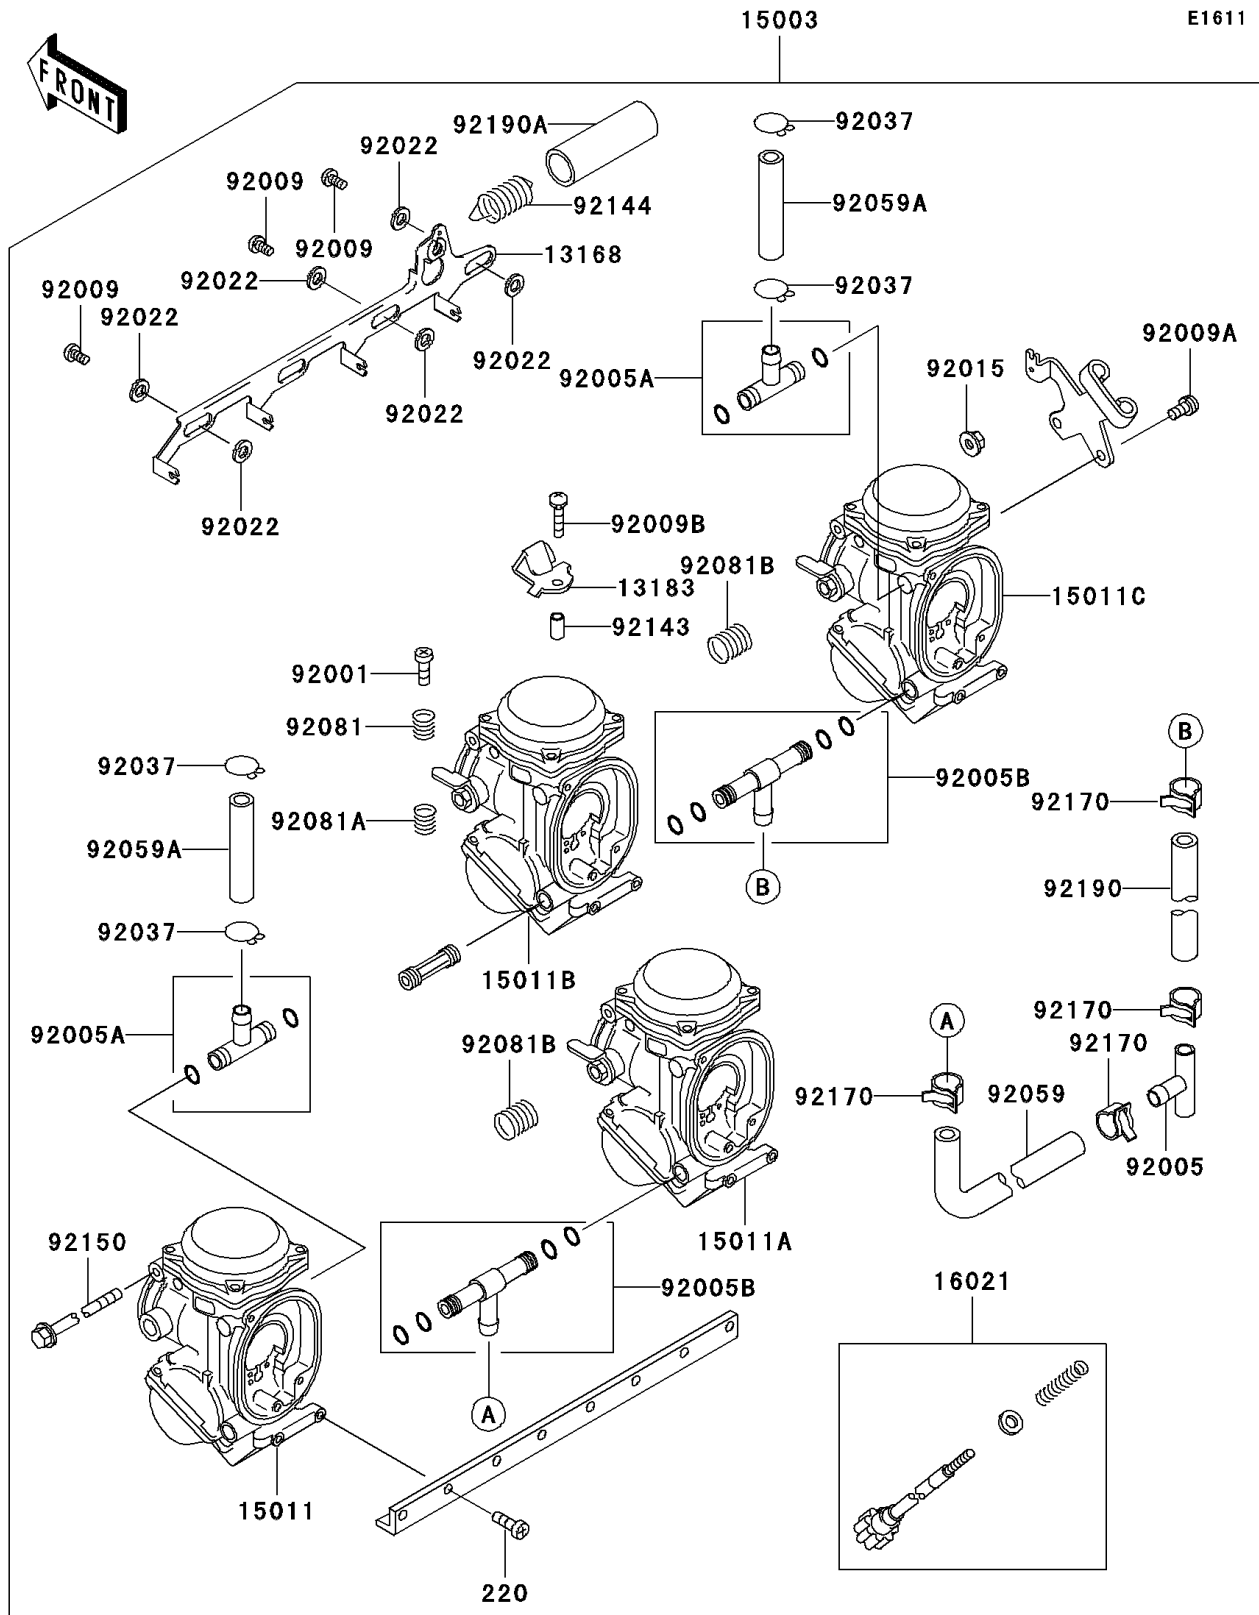

2000 Ninja[®] ZX[™]-7R

PARTS DIAGRAM

Carburetor

Kawasaki

Let the Good Times Roll[®]

2000 Ninja® ZX™ -7R

PARTS LIST

Carburetor

ITEM NAME

PART NUMBER

QUANTITY
